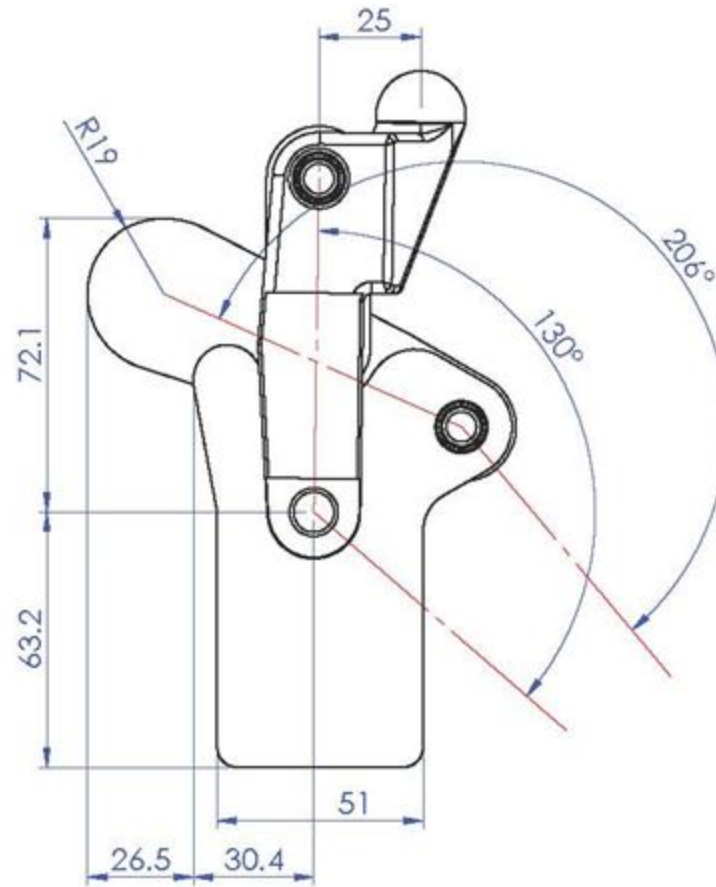

Part No:	GH-70310
Holding Capacity:	500Kg
Bar Opens:	214°
Handle Opens:	134°
Weight:	0.796Kg
Handle:	Ø17.3x125mm

Unit:mm

Scale: 1:2

Good Hand UK Ltd

TITLE:

DWG NO. GH-70310

A4

Part No:	GH-70315
Holding Capacity:	500Kg
Bar Opens:	214°
Handle Opens:	134°
Weight:	0.904Kg
Handle:	Ø17.3x125mm

Unit:mm
Scale: 1:2

Good Hand UK Ltd

TITLE:

DWG NO. GH-70315

A4

Part No:	GH-70510
Holding Capacity:	1000Kg
Bar Opens:	206°
Handle Opens:	130°
Weight:	1.512Kg
Handle:	Ø21.7x125mm

Unit:mm
Scale: 1:2

Good Hand UK Ltd	
TITLE:	
DWG NO.	GH-70510
	A4

Part No:	GH-70515
Holding Capacity:	1000Kg
Bar Opens:	206°
Handle Opens:	130°
Weight:	1.615Kg
Handle:	Ø21.7x125mm

Unit:mm
Scale: 1:2

Good Hand UK Ltd	
TITLE:	
DWG NO. GH-70515	A4

Part No:	GH-70610
Holding Capacity:	2000Kg
Bar Opens:	206°
Handle Opens	130°
Weight:	2.831Kg
Handle:	Ø27.2x125mm

Unit:mm

Scale: 1:2.5

Good Hand UK Ltd

TITLE:

DWG NO. GH-70610

A4

Part No:	GH-70615
Holding Capacity:	2000Kg
Bar Opens:	206°
Handle Opens:	130°
Weight:	2.948Kg
Handle:	Ø27.2x125mm

Unit:mm
Scale: 1:2.5