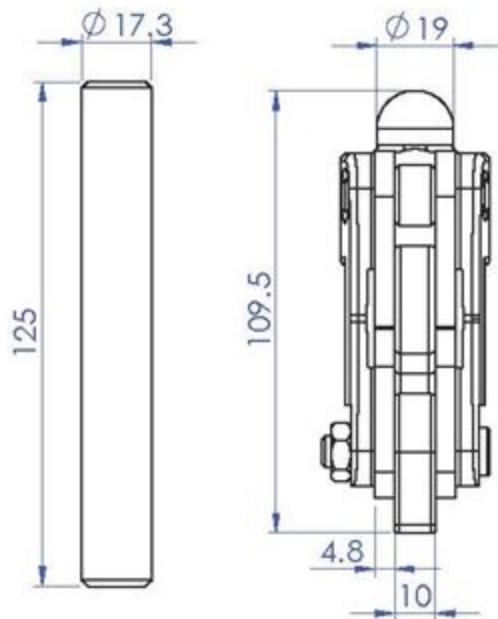

Part No:	GH-70310
Holding Capacity:	500Kg
Bar Opens:	214°
Handle Opens:	134°
Weight:	0.796Kg
Handle:	Ø17.3x125mm

Unit:mm

Scale: 1:2

Good Hand UK Ltd

TITLE:

DWG NO. GH-70310

A4

Part No:	GH-70315
Holding Capacity:	500Kg
Bar Opens:	214°
Handle Opens:	134°
Weight:	0.904Kg
Handle:	Ø17.3x125mm

Unit:mm
Scale: 1:2

Good Hand UK Ltd

TITLE:

DWG NO. GH-70315

A4

Part No:	GH-70510
Holding Capacity:	1000Kg
Bar Opens:	206°
Handle Opens:	130°
Weight:	1.512Kg
Handle:	Ø21.7x125mm

Unit:mm
Scale: 1:2

Good Hand UK Ltd	
TITLE:	
DWG NO.	GH-70510
	A4

Part No:	GH-70515
Holding Capacity:	1000Kg
Bar Opens:	206°
Handle Opens:	130°
Weight:	1.615Kg
Handle:	Ø21.7x125mm

Unit:mm
Scale: 1:2

Good Hand UK Ltd	
TITLE:	
DWG NO. GH-70515	A4

Part No:	GH-70610
Holding Capacity:	2000Kg
Bar Opens:	206°
Handle Opens	130°
Weight:	2.831Kg
Handle:	Ø27.2x125mm

Unit:mm

Scale: 1:2.5

Good Hand UK Ltd

TITLE:

DWG NO. GH-70610

A4

Part No:	GH-70615
Holding Capacity:	2000Kg
Bar Opens:	206°
Handle Opens:	130°
Weight:	2.948Kg
Handle:	Ø27.2x125mm

Unit:mm
Scale: 1:2.5