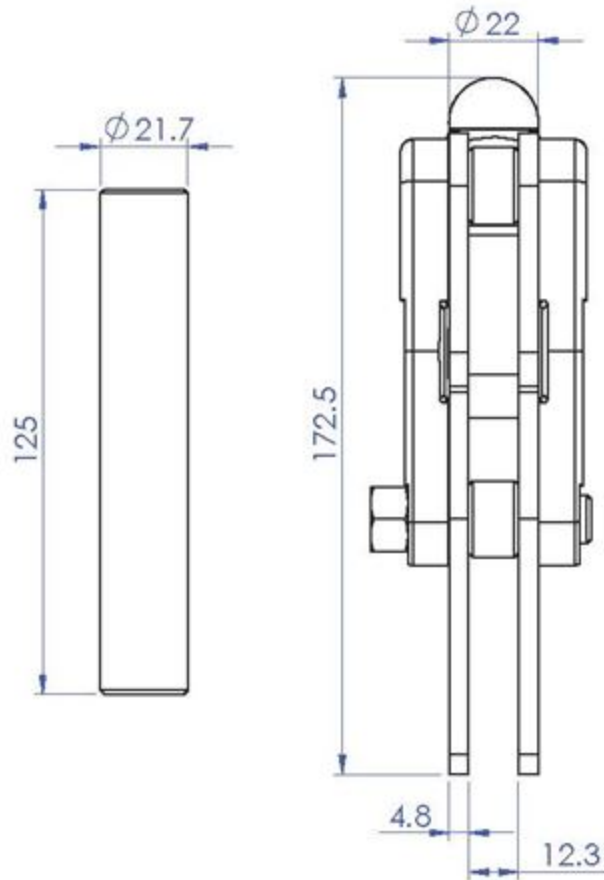

Part No:	GH-70310
Holding Capacity:	500Kg
Bar Opens:	214°
Handle Opens:	134°
Weight:	0.796Kg
Handle:	Ø17.3x125mm

Unit:mm

Scale: 1:2

Good Hand UK Ltd

TITLE:

DWG NO. GH-70310

A4

Part No:	GH-70315
Holding Capacity:	500Kg
Bar Opens:	214°
Handle Opens:	134°
Weight:	0.904Kg
Handle:	Ø17.3x125mm

Unit:mm
Scale: 1:2

Good Hand UK Ltd

TITLE:

DWG NO. GH-70315

A4

Part No:	GH-70510
Holding Capacity:	1000Kg
Bar Opens:	206°
Handle Opens:	130°
Weight:	1.512Kg
Handle:	Ø21.7x125mm

Unit:mm
Scale: 1:2

Good Hand UK Ltd	
TITLE:	
DWG NO.	GH-70510
	A4

Part No:	GH-70515
Holding Capacity:	1000Kg
Bar Opens:	206°
Handle Opens:	130°
Weight:	1.615Kg
Handle:	Ø21.7x125mm

Unit:mm
Scale: 1:2

Good Hand UK Ltd	
TITLE:	
DWG NO. GH-70515	A4

Part No:	GH-70610
Holding Capacity:	2000Kg
Bar Opens:	206°
Handle Opens	130°
Weight:	2.831Kg
Handle:	Ø27.2x125mm

Unit:mm

Scale: 1:2.5

Good Hand UK Ltd

TITLE:

DWG NO. GH-70610

A4

Part No:	GH-70615
Holding Capacity:	2000Kg
Bar Opens:	206°
Handle Opens:	130°
Weight:	2.948Kg
Handle:	Ø27.2x125mm

Unit:mm
Scale: 1:2.5