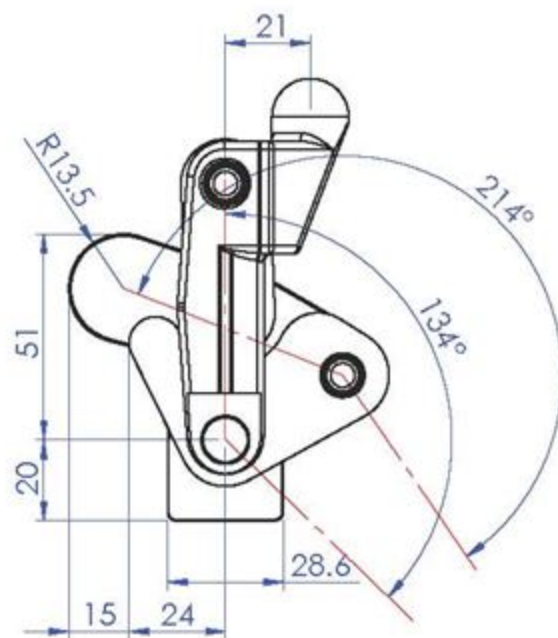

Part No:	GH-70310
Holding Capacity:	500Kg
Bar Opens:	214°
Handle Opens:	134°
Weight:	0.796Kg
Handle:	Ø17.3x125mm

Unit:mm

Scale: 1:2

Good Hand UK Ltd

TITLE:

DWG NO. GH-70310

A4

Part No:	GH-70315
Holding Capacity:	500Kg
Bar Opens:	214°
Handle Opens:	134°
Weight:	0.904Kg
Handle:	Ø17.3x125mm

Unit:mm
Scale: 1:2

Good Hand UK Ltd

TITLE:

DWG NO. GH-70315

A4

Part No:	GH-70510
Holding Capacity:	1000Kg
Bar Opens:	206°
Handle Opens:	130°
Weight:	1.512Kg
Handle:	Ø21.7x125mm

Unit:mm
Scale: 1:2

Good Hand UK Ltd	
TITLE:	
DWG NO.	GH-70510
	A4

Part No:	GH-70515
Holding Capacity:	1000Kg
Bar Opens:	206°
Handle Opens:	130°
Weight:	1.615Kg
Handle:	Ø21.7x125mm

Unit:mm
Scale: 1:2

Good Hand UK Ltd	
TITLE:	
DWG NO. GH-70515	A4

Part No:	GH-70610
Holding Capacity:	2000Kg
Bar Opens:	206°
Handle Opens	130°
Weight:	2.831Kg
Handle:	Ø27.2x125mm

Unit:mm

Scale: 1:2.5

Good Hand UK Ltd

TITLE:

DWG NO. GH-70610

A4

Part No:	GH-70615
Holding Capacity:	2000Kg
Bar Opens:	206°
Handle Opens:	130°
Weight:	2.948Kg
Handle:	Ø27.2x125mm

Unit:mm
Scale: 1:2.5