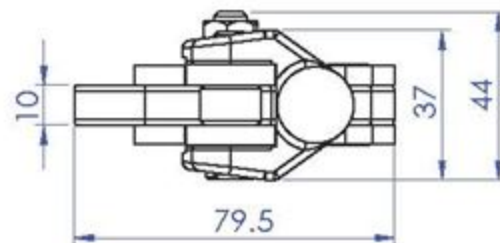

Part No:	GH-70310
Holding Capacity:	500Kg
Bar Opens:	214°
Handle Opens:	134°
Weight:	0.796Kg
Handle:	Ø17.3x125mm

Unit:mm

Scale: 1:2

Good Hand UK Ltd

TITLE:

DWG NO. GH-70310

A4

Part No:	GH-70315
Holding Capacity:	500Kg
Bar Opens:	214°
Handle Opens:	134°
Weight:	0.904Kg
Handle:	Ø17.3x125mm

Unit:mm
Scale: 1:2

Good Hand UK Ltd

TITLE:

DWG NO. GH-70315

A4

Part No:	GH-70510
Holding Capacity:	1000Kg
Bar Opens:	206°
Handle Opens:	130°
Weight:	1.512Kg
Handle:	Ø21.7x125mm

Unit:mm
Scale: 1:2

Good Hand UK Ltd	
TITLE:	
DWG NO.	GH-70510
	A4

Part No:	GH-70515
Holding Capacity:	1000Kg
Bar Opens:	206°
Handle Opens:	130°
Weight:	1.615Kg
Handle:	Ø21.7x125mm

Unit:mm
Scale: 1:2

Good Hand UK Ltd	
TITLE:	
DWG NO. GH-70515	A4

Part No:	GH-70610
Holding Capacity:	2000Kg
Bar Opens:	206°
Handle Opens	130°
Weight:	2.831Kg
Handle:	Ø27.2x125mm

Unit:mm

Scale: 1:2.5

Good Hand UK Ltd

TITLE:

DWG NO. GH-70610

A4

Part No:	GH-70615
Holding Capacity:	2000Kg
Bar Opens:	206°
Handle Opens:	130°
Weight:	2.948Kg
Handle:	Ø27.2x125mm

Unit:mm
Scale: 1:2.5