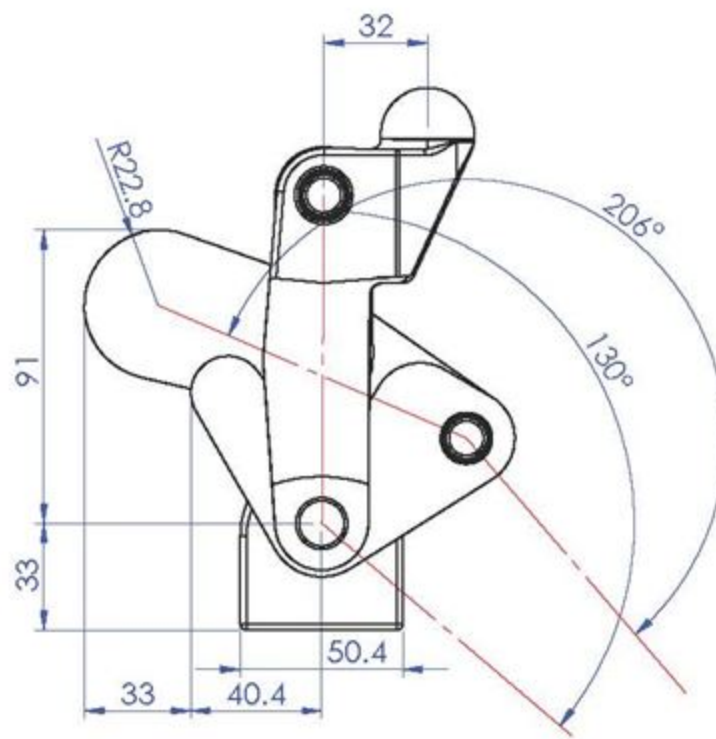

Part No:	GH-70310
Holding Capacity:	500Kg
Bar Opens:	214°
Handle Opens:	134°
Weight:	0.796Kg
Handle:	Ø17.3x125mm

Unit:mm

Scale: 1:2

Good Hand UK Ltd

TITLE:

DWG NO. GH-70310

A4

Part No:	GH-70315
Holding Capacity:	500Kg
Bar Opens:	214°
Handle Opens:	134°
Weight:	0.904Kg
Handle:	Ø17.3x125mm

Unit:mm
Scale: 1:2

Good Hand UK Ltd

TITLE:

DWG NO. GH-70315

A4

Part No:	GH-70510
Holding Capacity:	1000Kg
Bar Opens:	206°
Handle Opens:	130°
Weight:	1.512Kg
Handle:	Ø21.7x125mm

Unit:mm
Scale: 1:2

Good Hand UK Ltd	
TITLE:	
DWG NO.	GH-70510
	A4

Part No:	GH-70515
Holding Capacity:	1000Kg
Bar Opens:	206°
Handle Opens:	130°
Weight:	1.615Kg
Handle:	Ø21.7x125mm

Unit:mm
Scale: 1:2

Good Hand UK Ltd	
TITLE:	
DWG NO. GH-70515	A4

Part No:	GH-70610
Holding Capacity:	2000Kg
Bar Opens:	206°
Handle Opens	130°
Weight:	2.831Kg
Handle:	Ø27.2x125mm

Unit:mm

Scale: 1:2.5

Good Hand UK Ltd

TITLE:

DWG NO. GH-70610

A4

Part No:	GH-70615
Holding Capacity:	2000Kg
Bar Opens:	206°
Handle Opens:	130°
Weight:	2.948Kg
Handle:	Ø27.2x125mm

Unit:mm
Scale: 1:2.5