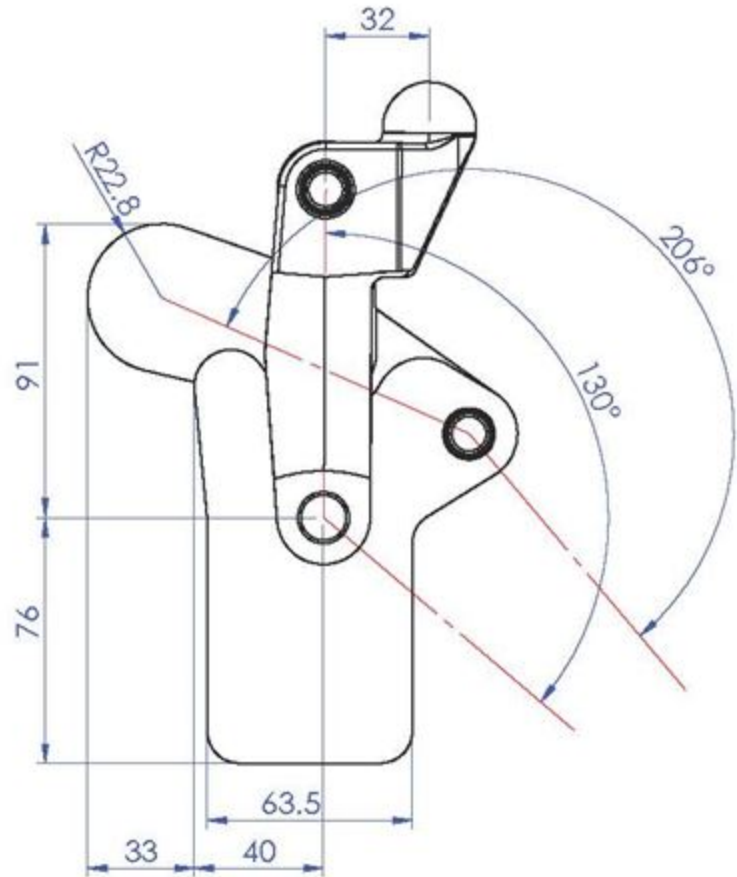

Part No:	GH-70310
Holding Capacity:	500Kg
Bar Opens:	214°
Handle Opens:	134°
Weight:	0.796Kg
Handle:	Ø17.3x125mm

Unit:mm

Scale: 1:2

Good Hand UK Ltd

TITLE:

DWG NO. GH-70310

A4

Part No:	GH-70315
Holding Capacity:	500Kg
Bar Opens:	214°
Handle Opens:	134°
Weight:	0.904Kg
Handle:	Ø17.3x125mm

Unit:mm
Scale: 1:2

Good Hand UK Ltd

TITLE:

DWG NO. GH-70315

A4

Part No:	GH-70510
Holding Capacity:	1000Kg
Bar Opens:	206°
Handle Opens:	130°
Weight:	1.512Kg
Handle:	Ø21.7x125mm

Unit:mm
Scale: 1:2

Good Hand UK Ltd	
TITLE:	
DWG NO.	GH-70510
	A4

Part No:	GH-70515
Holding Capacity:	1000Kg
Bar Opens:	206°
Handle Opens:	130°
Weight:	1.615Kg
Handle:	Ø21.7x125mm

Unit:mm
Scale: 1:2

Good Hand UK Ltd	
TITLE:	
DWG NO. GH-70515	A4

Part No:	GH-70610
Holding Capacity:	2000Kg
Bar Opens:	206°
Handle Opens	130°
Weight:	2.831Kg
Handle:	Ø27.2x125mm

Unit:mm

Scale: 1:2.5

Good Hand UK Ltd

TITLE:

DWG NO. GH-70610

A4

Part No:	GH-70615
Holding Capacity:	2000Kg
Bar Opens:	206°
Handle Opens:	130°
Weight:	2.948Kg
Handle:	Ø27.2x125mm

Unit:mm
Scale: 1:2.5