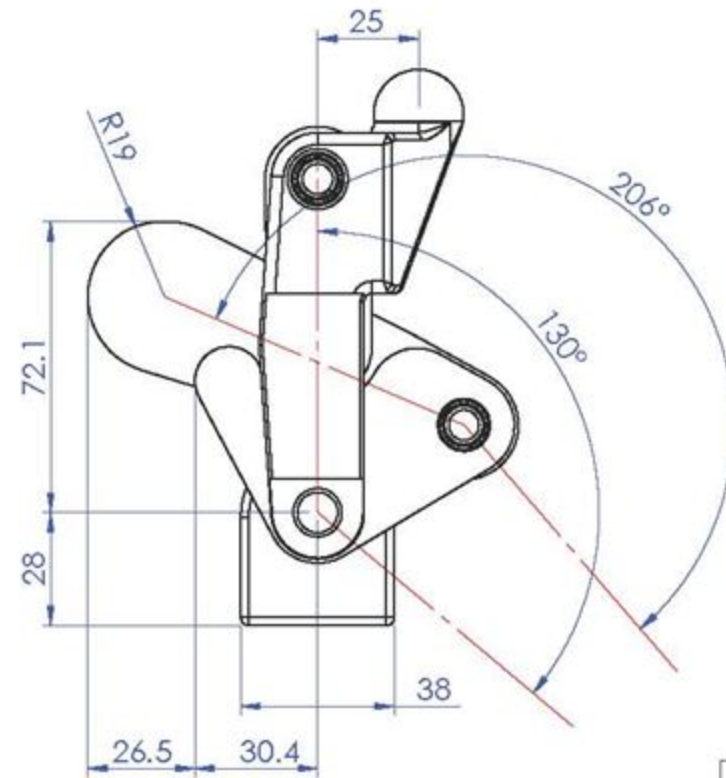

Part No:	GH-70310
Holding Capacity:	500Kg
Bar Opens:	214°
Handle Opens:	134°
Weight:	0.796Kg
Handle:	Ø17.3x125mm

Unit:mm

Scale: 1:2

Good Hand UK Ltd

TITLE:

DWG NO. GH-70310

A4

Part No:	GH-70315
Holding Capacity:	500Kg
Bar Opens:	214°
Handle Opens:	134°
Weight:	0.904Kg
Handle:	Ø17.3x125mm

Unit:mm
Scale: 1:2

Good Hand UK Ltd

TITLE:

DWG NO. GH-70315

A4

Part No:	GH-70510
Holding Capacity:	1000Kg
Bar Opens:	206°
Handle Opens:	130°
Weight:	1.512Kg
Handle:	Ø21.7x125mm

Unit:mm
Scale: 1:2

Good Hand UK Ltd	
TITLE:	
DWG NO.	GH-70510
	A4

Part No:	GH-70515
Holding Capacity:	1000Kg
Bar Opens:	206°
Handle Opens:	130°
Weight:	1.615Kg
Handle:	Ø21.7x125mm

Unit:mm
Scale: 1:2

Good Hand UK Ltd	
TITLE:	
DWG NO. GH-70515	A4

Part No:	GH-70610
Holding Capacity:	2000Kg
Bar Opens:	206°
Handle Opens	130°
Weight:	2.831Kg
Handle:	Ø27.2x125mm

Unit:mm

Scale: 1:2.5

Good Hand UK Ltd

TITLE:

DWG NO. GH-70610

A4

Part No:	GH-70615
Holding Capacity:	2000Kg
Bar Opens:	206°
Handle Opens:	130°
Weight:	2.948Kg
Handle:	Ø27.2x125mm

Unit:mm
Scale: 1:2.5