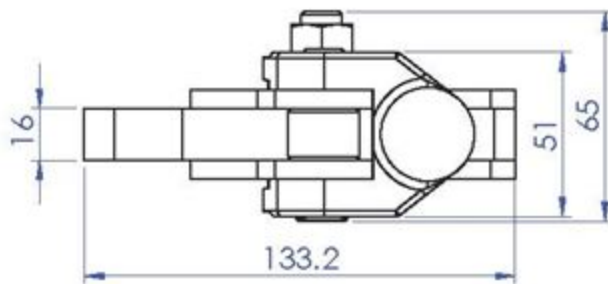

Part No:	GH-70310
Holding Capacity:	500Kg
Bar Opens:	214°
Handle Opens:	134°
Weight:	0.796Kg
Handle:	Ø17.3x125mm

Unit:mm

Scale: 1:2

Good Hand UK Ltd

TITLE:

DWG NO. GH-70310

A4

Part No:	GH-70315
Holding Capacity:	500Kg
Bar Opens:	214°
Handle Opens:	134°
Weight:	0.904Kg
Handle:	Ø17.3x125mm

Unit:mm
Scale: 1:2

Good Hand UK Ltd

TITLE:

DWG NO. GH-70315

A4

Part No:	GH-70510
Holding Capacity:	1000Kg
Bar Opens:	206°
Handle Opens:	130°
Weight:	1.512Kg
Handle:	Ø21.7x125mm

Unit:mm
Scale: 1:2

Good Hand UK Ltd	
TITLE:	
DWG NO.	GH-70510
	A4

Part No:	GH-70515
Holding Capacity:	1000Kg
Bar Opens:	206°
Handle Opens:	130°
Weight:	1.615Kg
Handle:	Ø21.7x125mm

Unit:mm
Scale: 1:2

Good Hand UK Ltd	
TITLE:	
DWG NO. GH-70515	A4

Part No:	GH-70610
Holding Capacity:	2000Kg
Bar Opens:	206°
Handle Opens	130°
Weight:	2.831Kg
Handle:	Ø27.2x125mm

Unit:mm

Scale: 1:2.5

Good Hand UK Ltd

TITLE:

DWG NO. GH-70610

A4

Part No:	GH-70615
Holding Capacity:	2000Kg
Bar Opens:	206°
Handle Opens:	130°
Weight:	2.948Kg
Handle:	Ø27.2x125mm

Unit:mm
Scale: 1:2.5