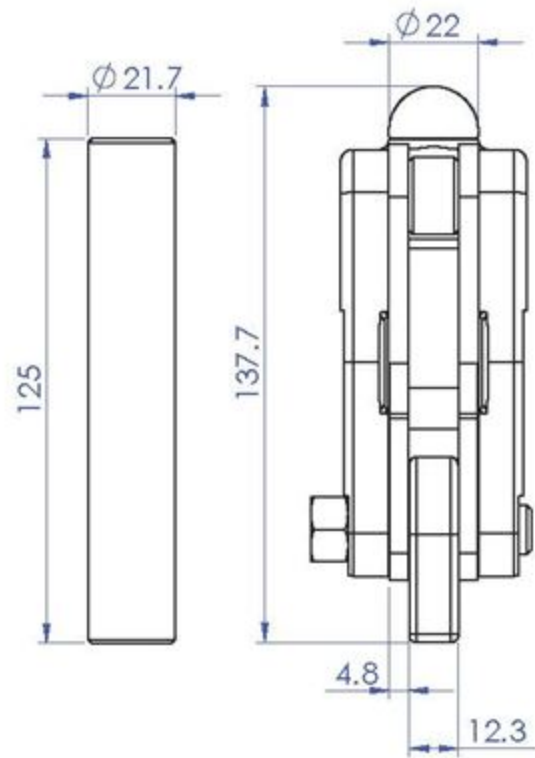

Part No:	GH-70310
Holding Capacity:	500Kg
Bar Opens:	214°
Handle Opens:	134°
Weight:	0.796Kg
Handle:	Ø17.3x125mm

Unit:mm

Scale: 1:2

Good Hand UK Ltd

TITLE:

DWG NO. GH-70310

A4

Part No:	GH-70315
Holding Capacity:	500Kg
Bar Opens:	214°
Handle Opens:	134°
Weight:	0.904Kg
Handle:	Ø17.3x125mm

Unit:mm
Scale: 1:2

Good Hand UK Ltd

TITLE:

DWG NO. GH-70315

A4

Part No:	GH-70510
Holding Capacity:	1000Kg
Bar Opens:	206°
Handle Opens:	130°
Weight:	1.512Kg
Handle:	Ø21.7x125mm

Unit:mm
Scale: 1:2

Good Hand UK Ltd	
TITLE:	
DWG NO.	GH-70510
	A4

Part No:	GH-70515
Holding Capacity:	1000Kg
Bar Opens:	206°
Handle Opens:	130°
Weight:	1.615Kg
Handle:	Ø21.7x125mm

Unit:mm
Scale: 1:2

Good Hand UK Ltd	
TITLE:	
DWG NO. GH-70515	A4

Part No:	GH-70610
Holding Capacity:	2000Kg
Bar Opens:	206°
Handle Opens	130°
Weight:	2.831Kg
Handle:	Ø27.2x125mm

Unit:mm

Scale: 1:2.5

Good Hand UK Ltd

TITLE:

DWG NO. GH-70610

A4

Part No:	GH-70615
Holding Capacity:	2000Kg
Bar Opens:	206°
Handle Opens:	130°
Weight:	2.948Kg
Handle:	Ø27.2x125mm

Unit:mm
Scale: 1:2.5