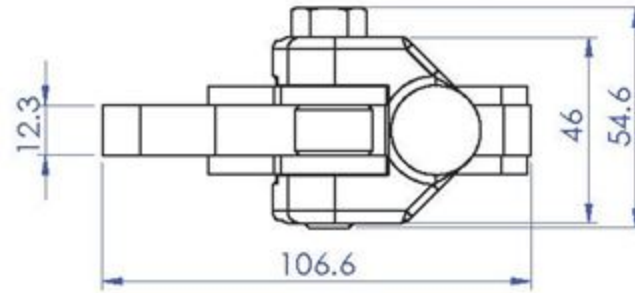

Part No:	GH-70310
Holding Capacity:	500Kg
Bar Opens:	214°
Handle Opens:	134°
Weight:	0.796Kg
Handle:	Ø17.3x125mm

Unit:mm

Scale: 1:2

Good Hand UK Ltd

TITLE:

DWG NO. GH-70310

A4

Part No:	GH-70315
Holding Capacity:	500Kg
Bar Opens:	214°
Handle Opens:	134°
Weight:	0.904Kg
Handle:	Ø17.3x125mm

Unit:mm
Scale: 1:2

Good Hand UK Ltd

TITLE:

DWG NO. GH-70315

A4

Part No:	GH-70510
Holding Capacity:	1000Kg
Bar Opens:	206°
Handle Opens:	130°
Weight:	1.512Kg
Handle:	Ø21.7x125mm

Unit:mm
Scale: 1:2

Good Hand UK Ltd	
TITLE:	
DWG NO.	GH-70510
	A4

Part No:	GH-70515
Holding Capacity:	1000Kg
Bar Opens:	206°
Handle Opens:	130°
Weight:	1.615Kg
Handle:	Ø21.7x125mm

Unit:mm
Scale: 1:2

Good Hand UK Ltd	
TITLE:	
DWG NO. GH-70515	A4

Part No:	GH-70610
Holding Capacity:	2000Kg
Bar Opens:	206°
Handle Opens	130°
Weight:	2.831Kg
Handle:	Ø27.2x125mm

Unit:mm

Scale: 1:2.5

Good Hand UK Ltd

TITLE:

DWG NO. GH-70610

A4

Part No:	GH-70615
Holding Capacity:	2000Kg
Bar Opens:	206°
Handle Opens:	130°
Weight:	2.948Kg
Handle:	Ø27.2x125mm

Unit:mm
Scale: 1:2.5