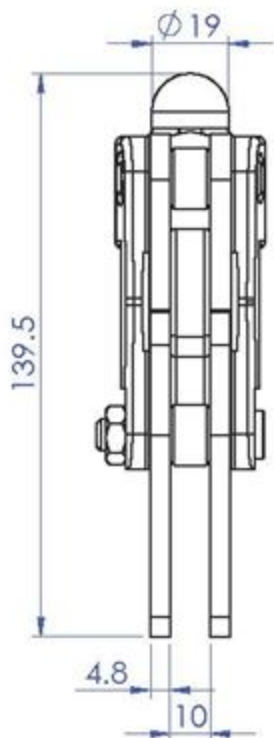

Part No:	GH-70310
Holding Capacity:	500Kg
Bar Opens:	214°
Handle Opens:	134°
Weight:	0.796Kg
Handle:	Ø17.3x125mm

Unit:mm

Scale: 1:2

Good Hand UK Ltd

TITLE:

DWG NO. GH-70310

A4

Part No:	GH-70315
Holding Capacity:	500Kg
Bar Opens:	214°
Handle Opens:	134°
Weight:	0.904Kg
Handle:	Ø17.3x125mm

Unit:mm
Scale: 1:2

Good Hand UK Ltd

TITLE:

DWG NO. GH-70315

A4

Part No:	GH-70510
Holding Capacity:	1000Kg
Bar Opens:	206°
Handle Opens:	130°
Weight:	1.512Kg
Handle:	Ø21.7x125mm

Unit:mm
Scale: 1:2

Good Hand UK Ltd	
TITLE:	
DWG NO.	GH-70510
	A4

Part No:	GH-70515
Holding Capacity:	1000Kg
Bar Opens:	206°
Handle Opens:	130°
Weight:	1.615Kg
Handle:	Ø21.7x125mm

Unit:mm
Scale: 1:2

Good Hand UK Ltd	
TITLE:	
DWG NO. GH-70515	A4

Part No:	GH-70610
Holding Capacity:	2000Kg
Bar Opens:	206°
Handle Opens	130°
Weight:	2.831Kg
Handle:	Ø27.2x125mm

Unit:mm

Scale: 1:2.5

Good Hand UK Ltd

TITLE:

DWG NO. GH-70610

A4

Part No:	GH-70615
Holding Capacity:	2000Kg
Bar Opens:	206°
Handle Opens:	130°
Weight:	2.948Kg
Handle:	Ø27.2x125mm

Unit:mm
Scale: 1:2.5