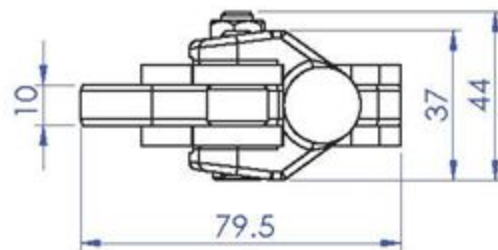

Part No:	GH-70310
Holding Capacity:	500Kg
Bar Opens:	214°
Handle Opens:	134°
Weight:	0.796Kg
Handle:	Ø17.3x125mm

Unit:mm

Scale: 1:2

Good Hand UK Ltd

TITLE:

DWG NO. GH-70310

A4

Part No:	GH-70315
Holding Capacity:	500Kg
Bar Opens:	214°
Handle Opens:	134°
Weight:	0.904Kg
Handle:	Ø17.3x125mm

Unit:mm
Scale: 1:2

Good Hand UK Ltd

TITLE:

DWG NO. GH-70315

A4

Part No:	GH-70510
Holding Capacity:	1000Kg
Bar Opens:	206°
Handle Opens:	130°
Weight:	1.512Kg
Handle:	Ø21.7x125mm

Unit:mm
Scale: 1:2

Good Hand UK Ltd	
TITLE:	
DWG NO.	GH-70510
	A4

Part No:	GH-70515
Holding Capacity:	1000Kg
Bar Opens:	206°
Handle Opens:	130°
Weight:	1.615Kg
Handle:	Ø21.7x125mm

Unit:mm
Scale: 1:2

Good Hand UK Ltd	
TITLE:	
DWG NO. GH-70515	A4

Part No:	GH-70610
Holding Capacity:	2000Kg
Bar Opens:	206°
Handle Opens	130°
Weight:	2.831Kg
Handle:	Ø27.2x125mm

Unit:mm

Scale: 1:2.5

Good Hand UK Ltd

TITLE:

DWG NO. GH-70610

A4

Part No:	GH-70615
Holding Capacity:	2000Kg
Bar Opens:	206°
Handle Opens:	130°
Weight:	2.948Kg
Handle:	Ø27.2x125mm

Unit:mm
Scale: 1:2.5