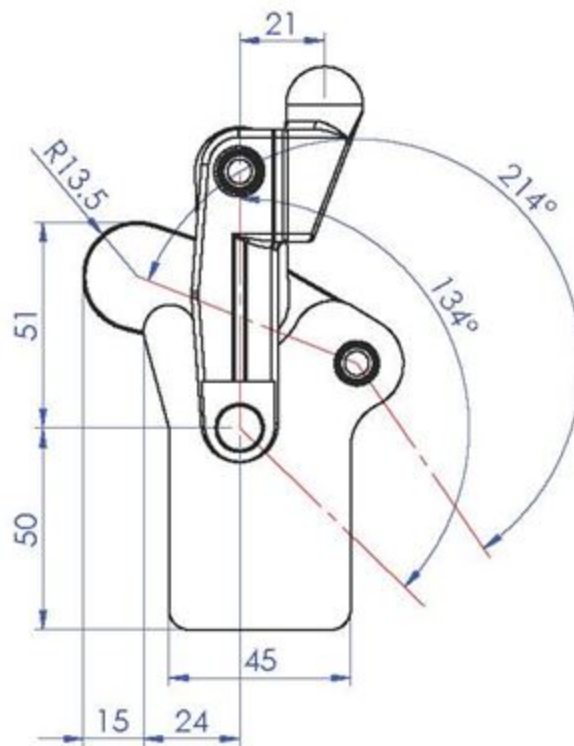

Part No:	GH-70310
Holding Capacity:	500Kg
Bar Opens:	214°
Handle Opens:	134°
Weight:	0.796Kg
Handle:	Ø17.3x125mm

Unit:mm

Scale: 1:2

Good Hand UK Ltd

TITLE:

DWG NO. GH-70310

A4

Part No:	GH-70315
Holding Capacity:	500Kg
Bar Opens:	214°
Handle Opens:	134°
Weight:	0.904Kg
Handle:	Ø17.3x125mm

Unit:mm
Scale: 1:2

Good Hand UK Ltd

TITLE:

DWG NO. GH-70315

A4

Part No:	GH-70510
Holding Capacity:	1000Kg
Bar Opens:	206°
Handle Opens:	130°
Weight:	1.512Kg
Handle:	Ø21.7x125mm

Unit:mm
Scale: 1:2

Good Hand UK Ltd	
TITLE:	
DWG NO.	GH-70510
	A4

Part No:	GH-70515
Holding Capacity:	1000Kg
Bar Opens:	206°
Handle Opens:	130°
Weight:	1.615Kg
Handle:	Ø21.7x125mm

Unit:mm
Scale: 1:2

Good Hand UK Ltd	
TITLE:	
DWG NO. GH-70515	A4

Part No:	GH-70610
Holding Capacity:	2000Kg
Bar Opens:	206°
Handle Opens	130°
Weight:	2.831Kg
Handle:	Ø27.2x125mm

Unit:mm

Scale: 1:2.5

Good Hand UK Ltd

TITLE:

DWG NO. GH-70610

A4

Part No:	GH-70615
Holding Capacity:	2000Kg
Bar Opens:	206°
Handle Opens:	130°
Weight:	2.948Kg
Handle:	Ø27.2x125mm

Unit:mm
Scale: 1:2.5