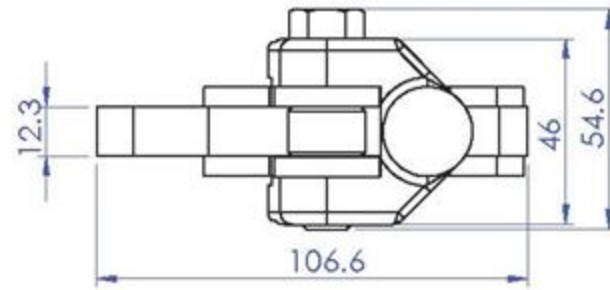

Part No:	GH-70310
Holding Capacity:	500Kg
Bar Opens:	214°
Handle Opens:	134°
Weight:	0.796Kg
Handle:	Ø17.3x125mm

Unit:mm

Scale: 1:2

Good Hand UK Ltd

TITLE:

DWG NO. GH-70310

A4

Part No:	GH-70315
Holding Capacity:	500Kg
Bar Opens:	214°
Handle Opens:	134°
Weight:	0.904Kg
Handle:	Ø17.3x125mm

Unit:mm
Scale: 1:2

Good Hand UK Ltd

TITLE:

DWG NO. GH-70315

A4

Part No:	GH-70510
Holding Capacity:	1000Kg
Bar Opens:	206°
Handle Opens:	130°
Weight:	1.512Kg
Handle:	Ø21.7x125mm

Unit:mm
Scale: 1:2

Good Hand UK Ltd	
TITLE:	
DWG NO.	GH-70510
	A4

Part No:	GH-70515
Holding Capacity:	1000Kg
Bar Opens:	206°
Handle Opens:	130°
Weight:	1.615Kg
Handle:	Ø21.7x125mm

Unit:mm
Scale: 1:2

Good Hand UK Ltd	
TITLE:	
DWG NO. GH-70515	A4

Part No:	GH-70610
Holding Capacity:	2000Kg
Bar Opens:	206°
Handle Opens	130°
Weight:	2.831Kg
Handle:	Ø27.2x125mm

Unit:mm

Scale: 1:2.5

Good Hand UK Ltd

TITLE:

DWG NO. GH-70610

A4

Part No:	GH-70615
Holding Capacity:	2000Kg
Bar Opens:	206°
Handle Opens:	130°
Weight:	2.948Kg
Handle:	Ø27.2x125mm

Unit:mm
Scale: 1:2.5