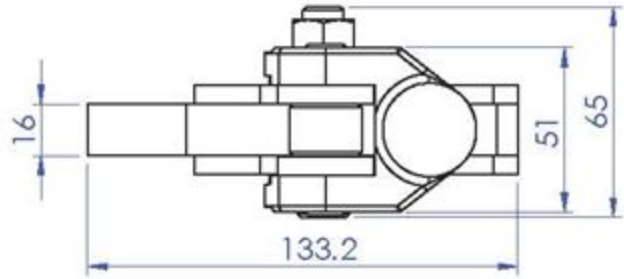

Part No:	GH-70310
Holding Capacity:	500Kg
Bar Opens:	214°
Handle Opens:	134°
Weight:	0.796Kg
Handle:	Ø17.3x125mm

Unit:mm

Scale: 1:2

Good Hand UK Ltd

TITLE:

DWG NO. GH-70310

A4

Part No:	GH-70315
Holding Capacity:	500Kg
Bar Opens:	214°
Handle Opens:	134°
Weight:	0.904Kg
Handle:	Ø17.3x125mm

Unit:mm
Scale: 1:2

Good Hand UK Ltd

TITLE:

DWG NO. GH-70315

A4

Part No:	GH-70510
Holding Capacity:	1000Kg
Bar Opens:	206°
Handle Opens:	130°
Weight:	1.512Kg
Handle:	Ø21.7x125mm

Unit:mm
Scale: 1:2

Good Hand UK Ltd	
TITLE:	
DWG NO.	GH-70510
	A4

Part No:	GH-70515
Holding Capacity:	1000Kg
Bar Opens:	206°
Handle Opens:	130°
Weight:	1.615Kg
Handle:	Ø21.7x125mm

Unit:mm
Scale: 1:2

Good Hand UK Ltd	
TITLE:	
DWG NO. GH-70515	A4

Part No:	GH-70610
Holding Capacity:	2000Kg
Bar Opens:	206°
Handle Opens	130°
Weight:	2.831Kg
Handle:	Ø27.2x125mm

Unit:mm

Scale: 1:2.5

Good Hand UK Ltd

TITLE:

DWG NO. GH-70610

A4

Part No:	GH-70615
Holding Capacity:	2000Kg
Bar Opens:	206°
Handle Opens:	130°
Weight:	2.948Kg
Handle:	Ø27.2x125mm

Unit:mm
Scale: 1:2.5