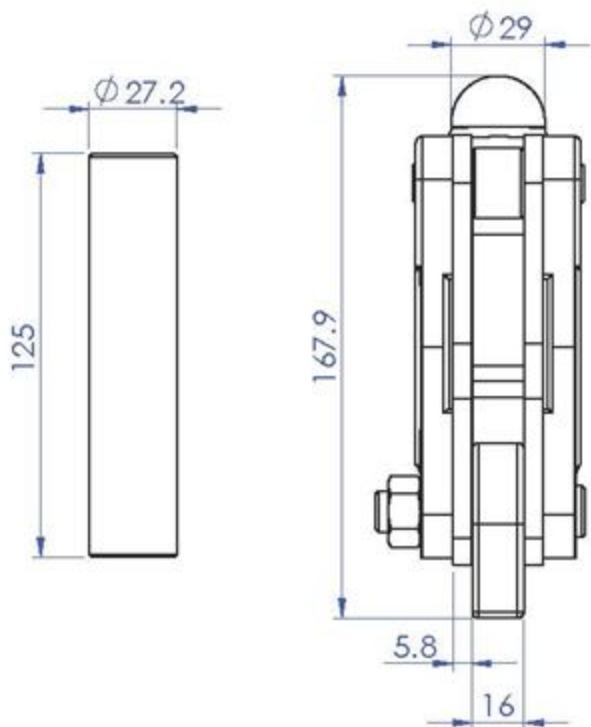

Part No:	GH-70310
Holding Capacity:	500Kg
Bar Opens:	214°
Handle Opens:	134°
Weight:	0.796Kg
Handle:	Ø17.3x125mm

Unit:mm

Scale: 1:2

Good Hand UK Ltd

TITLE:

DWG NO. GH-70310

A4

Part No:	GH-70315
Holding Capacity:	500Kg
Bar Opens:	214°
Handle Opens:	134°
Weight:	0.904Kg
Handle:	Ø17.3x125mm

Unit:mm
Scale: 1:2

Good Hand UK Ltd

TITLE:

DWG NO. GH-70315

A4

Part No:	GH-70510
Holding Capacity:	1000Kg
Bar Opens:	206°
Handle Opens:	130°
Weight:	1.512Kg
Handle:	Ø21.7x125mm

Unit:mm
Scale: 1:2

Good Hand UK Ltd	
TITLE:	
DWG NO.	GH-70510
	A4

Part No:	GH-70515
Holding Capacity:	1000Kg
Bar Opens:	206°
Handle Opens:	130°
Weight:	1.615Kg
Handle:	Ø21.7x125mm

Unit:mm
Scale: 1:2

Good Hand UK Ltd	
TITLE:	
DWG NO. GH-70515	A4

Part No:	GH-70610
Holding Capacity:	2000Kg
Bar Opens:	206°
Handle Opens	130°
Weight:	2.831Kg
Handle:	Ø27.2x125mm

Unit:mm

Scale: 1:2.5

Good Hand UK Ltd

TITLE:

DWG NO. GH-70610

A4

Part No:	GH-70615
Holding Capacity:	2000Kg
Bar Opens:	206°
Handle Opens:	130°
Weight:	2.948Kg
Handle:	Ø27.2x125mm

Unit:mm
Scale: 1:2.5