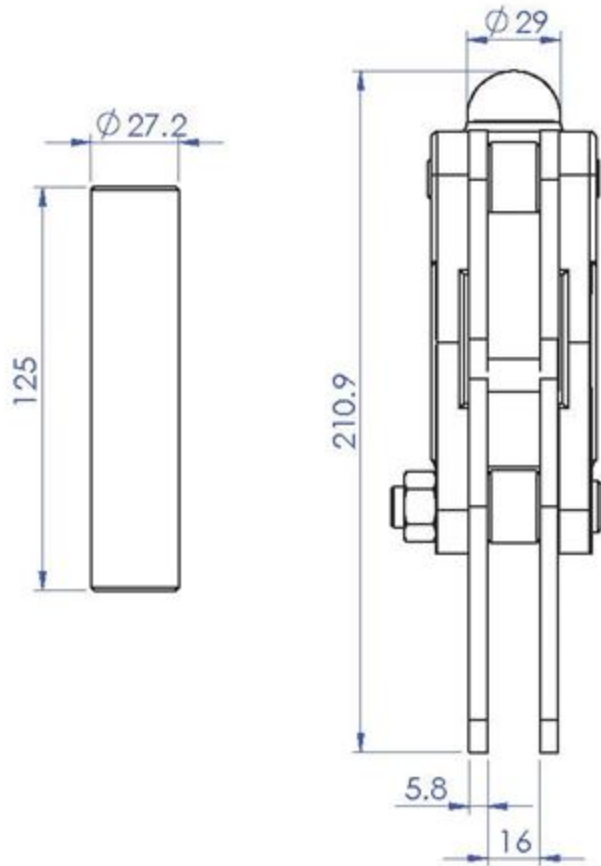

Part No:	GH-70310
Holding Capacity:	500Kg
Bar Opens:	214°
Handle Opens:	134°
Weight:	0.796Kg
Handle:	Ø17.3x125mm

Unit:mm

Scale: 1:2

Good Hand UK Ltd

TITLE:

DWG NO. GH-70310

A4

Part No:	GH-70315
Holding Capacity:	500Kg
Bar Opens:	214°
Handle Opens:	134°
Weight:	0.904Kg
Handle:	Ø17.3x125mm

Unit:mm
Scale: 1:2

Good Hand UK Ltd

TITLE:

DWG NO. GH-70315

A4

Part No:	GH-70510
Holding Capacity:	1000Kg
Bar Opens:	206°
Handle Opens:	130°
Weight:	1.512Kg
Handle:	Ø21.7x125mm

Unit:mm
Scale: 1:2

Good Hand UK Ltd	
TITLE:	
DWG NO.	GH-70510
	A4

Part No:	GH-70515
Holding Capacity:	1000Kg
Bar Opens:	206°
Handle Opens:	130°
Weight:	1.615Kg
Handle:	Ø21.7x125mm

Unit:mm
Scale: 1:2

Good Hand UK Ltd	
TITLE:	
DWG NO. GH-70515	A4

Part No:	GH-70610
Holding Capacity:	2000Kg
Bar Opens:	206°
Handle Opens	130°
Weight:	2.831Kg
Handle:	Ø27.2x125mm

Unit:mm

Scale: 1:2.5

Good Hand UK Ltd

TITLE:

DWG NO. GH-70610

A4

Part No:	GH-70615
Holding Capacity:	2000Kg
Bar Opens:	206°
Handle Opens:	130°
Weight:	2.948Kg
Handle:	Ø27.2x125mm

Unit:mm
Scale: 1:2.5