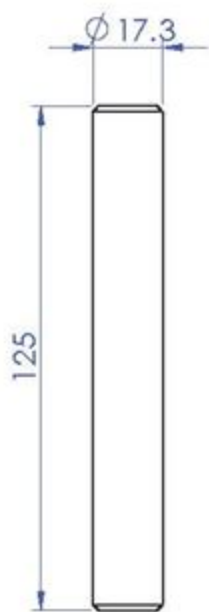

Part No:	GH-70310
Holding Capacity:	500Kg
Bar Opens:	214°
Handle Opens:	134°
Weight:	0.796Kg
Handle:	Ø17.3x125mm

Unit:mm

Scale: 1:2

Good Hand UK Ltd

TITLE:

DWG NO. GH-70310

A4

Part No:	GH-70315
Holding Capacity:	500Kg
Bar Opens:	214°
Handle Opens:	134°
Weight:	0.904Kg
Handle:	Ø17.3x125mm

Unit:mm
Scale: 1:2

Good Hand UK Ltd

TITLE:

DWG NO. GH-70315

A4

Part No:	GH-70510
Holding Capacity:	1000Kg
Bar Opens:	206°
Handle Opens:	130°
Weight:	1.512Kg
Handle:	Ø21.7x125mm

Unit:mm
Scale: 1:2

Good Hand UK Ltd	
TITLE:	
DWG NO.	GH-70510
	A4

Part No:	GH-70515
Holding Capacity:	1000Kg
Bar Opens:	206°
Handle Opens:	130°
Weight:	1.615Kg
Handle:	Ø21.7x125mm

Unit:mm
Scale: 1:2

Good Hand UK Ltd	
TITLE:	
DWG NO. GH-70515	A4

Part No:	GH-70610
Holding Capacity:	2000Kg
Bar Opens:	206°
Handle Opens	130°
Weight:	2.831Kg
Handle:	Ø27.2x125mm

Unit:mm

Scale: 1:2.5

Good Hand UK Ltd

TITLE:

DWG NO. GH-70610

A4

Part No:	GH-70615
Holding Capacity:	2000Kg
Bar Opens:	206°
Handle Opens:	130°
Weight:	2.948Kg
Handle:	Ø27.2x125mm

Unit:mm
Scale: 1:2.5