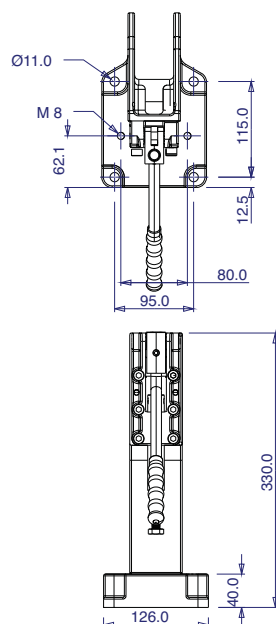

► Manual Versions

<b>Part No:</b>	<b>GH-30600HLP</b>
Holding Force:	600Kg
Plunger Stroke:	32mm
Handle Opens:	185°
Weight:	3.6Kg
Spindle Supplied:	SA-086512

<b>Part No:</b>	<b>GH-31200HLP</b>
Holding Force:	1200Kg
Plunger Stroke:	50mm
Handle Opens:	185°
Weight:	7.35Kg
Spindle Supplied:	SA-107515

<b>Part No:</b>	<b>GH-32500HLP</b>
Holding Force:	2500Kg
Plunger Stroke:	75mm
Handle Opens:	185°
Weight:	17.92Kg
Spindle Supplied:	SA-127517