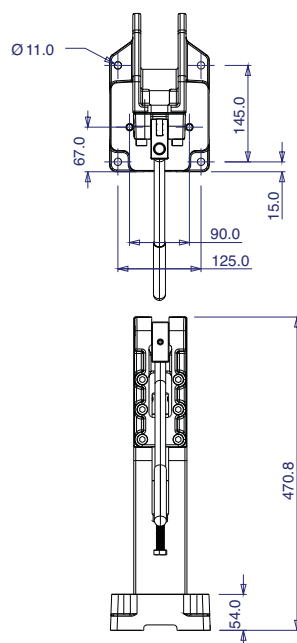

► Manual Versions

<b>Part No:</b>	<b>GH-30600HLP</b>
Holding Force:	600Kg
Plunger Stroke:	32mm
Handle Opens:	185°
Weight:	3.6Kg
Spindle Supplied:	SA-086512

<b>Part No:</b>	<b>GH-31200HLP</b>
Holding Force:	1200Kg
Plunger Stroke:	50mm
Handle Opens:	185°
Weight:	7.35Kg
Spindle Supplied:	SA-107515

<b>Part No:</b>	<b>GH-32500HLP</b>
Holding Force:	2500Kg
Plunger Stroke:	75mm
Handle Opens:	185°
Weight:	17.92Kg
Spindle Supplied:	SA-127517