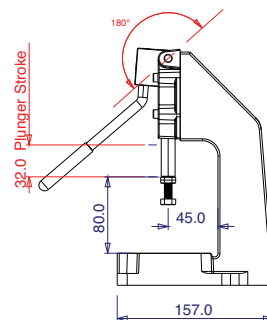

► Manual Versions

<b>Part No:</b>	<b>GH-30600HLP</b>
Holding Force:	600Kg
Plunger Stroke:	32mm
Handle Opens:	185°
Weight:	3.6Kg
Spindle Supplied:	SA-086512

<b>Part No:</b>	<b>GH-31200HLP</b>
Holding Force:	1200Kg
Plunger Stroke:	50mm
Handle Opens:	185°
Weight:	7.35Kg
Spindle Supplied:	SA-107515

<b>Part No:</b>	<b>GH-32500HLP</b>
Holding Force:	2500Kg
Plunger Stroke:	75mm
Handle Opens:	185°
Weight:	17.92Kg
Spindle Supplied:	SA-127517