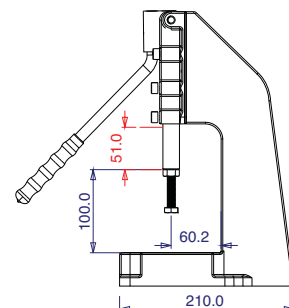

► Manual Versions

<b>Part No:</b>	<b>GH-30600HLP</b>
Holding Force:	600Kg
Plunger Stroke:	32mm
Handle Opens:	185°
Weight:	3.6Kg
Spindle Supplied:	SA-086512

<b>Part No:</b>	<b>GH-31200HLP</b>
Holding Force:	1200Kg
Plunger Stroke:	50mm
Handle Opens:	185°
Weight:	7.35Kg
Spindle Supplied:	SA-107515

<b>Part No:</b>	<b>GH-32500HLP</b>
Holding Force:	2500Kg
Plunger Stroke:	75mm
Handle Opens:	185°
Weight:	17.92Kg
Spindle Supplied:	SA-127517