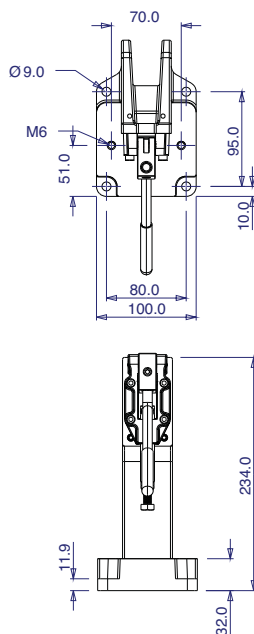

► Manual Versions

<b>Part No:</b>	<b>GH-30600HLP</b>
Holding Force:	600Kg
Plunger Stroke:	32mm
Handle Opens:	185°
Weight:	3.6Kg
Spindle Supplied:	SA-086512

<b>Part No:</b>	<b>GH-31200HLP</b>
Holding Force:	1200Kg
Plunger Stroke:	50mm
Handle Opens:	185°
Weight:	7.35Kg
Spindle Supplied:	SA-107515

<b>Part No:</b>	<b>GH-32500HLP</b>
Holding Force:	2500Kg
Plunger Stroke:	75mm
Handle Opens:	185°
Weight:	17.92Kg
Spindle Supplied:	SA-127517