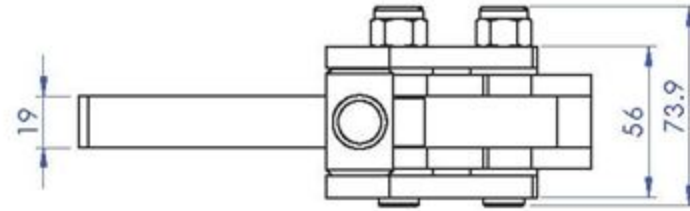

Part No:	GH-75048
Holding Capacity:	700Kg
Bar Opens:	195°
Handle Opens:	127°
Weight:	2.7Kg

Unit:mm
Scale: 1:3

Good Hand UK Ltd

TITLE:		
DWG NO.	GH-75048	A4

Part No:	GH-75078
Holding Capacity:	1600Kg
Bar Opens:	198°
Handle Opens:	127°
Weight:	4.22Kg

Unit:mm
Scale: 1:3

Good Hand UK Ltd

TITLE:		
DWG NO.	GH-75078	A4

Part No:	GH-75088
Holding Capacity:	2500Kg
Bar Opens:	198°
Handle Opens:	127°
Weight:	6.55Kg

Unit:mm
Scale: 1:4

Good Hand UK Ltd

TITLE:	
DWG NO.	GH-75088
	A4