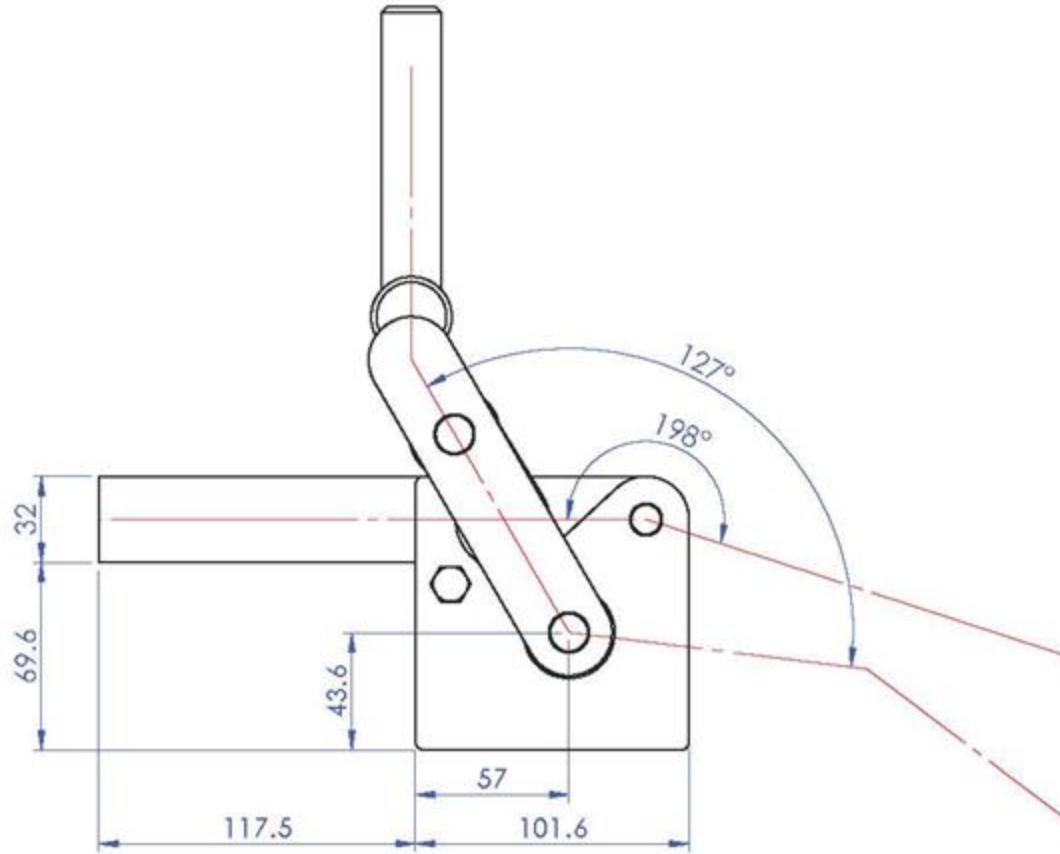

Part No:	GH-75048
Holding Capacity:	700Kg
Bar Opens:	195°
Handle Opens:	127°
Weight:	2.7Kg

Unit:mm
Scale: 1:3

Good Hand UK Ltd

TITLE:		
DWG NO.	GH-75048	A4

Part No:	GH-75078
Holding Capacity:	1600Kg
Bar Opens:	198°
Handle Opens:	127°
Weight:	4.22Kg

Unit:mm
Scale: 1:3

Good Hand UK Ltd

TITLE:		
DWG NO.	GH-75078	A4

Part No:	GH-75088
Holding Capacity:	2500Kg
Bar Opens:	198°
Handle Opens:	127°
Weight:	6.55Kg

Unit:mm
Scale: 1:4

Good Hand UK Ltd

TITLE:	
DWG NO.	GH-75088
	A4