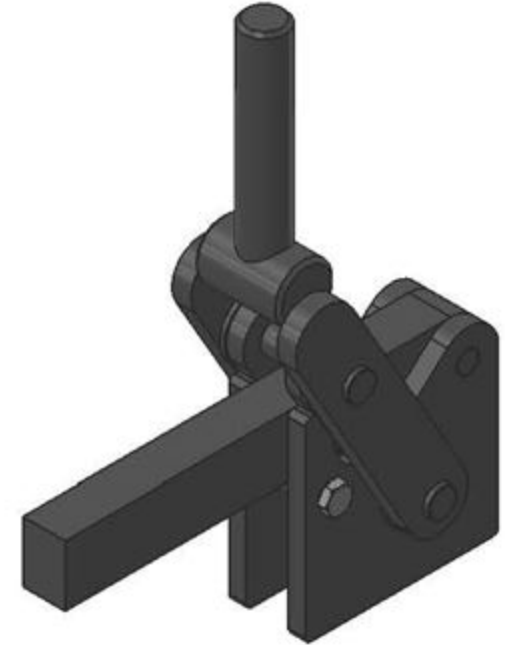

Part No:	GH-75048
Holding Capacity:	700Kg
Bar Opens:	195°
Handle Opens:	127°
Weight:	2.7Kg

Unit:mm
Scale: 1:3

Good Hand UK Ltd

TITLE:		
DWG NO.	GH-75048	A4

Part No:	GH-75078
Holding Capacity:	1600Kg
Bar Opens:	198°
Handle Opens:	127°
Weight:	4.22Kg

Unit:mm
Scale: 1:3

Good Hand UK Ltd

TITLE:		
DWG NO.	GH-75078	A4

Part No:	GH-75088
Holding Capacity:	2500Kg
Bar Opens:	198°
Handle Opens:	127°
Weight:	6.55Kg

Unit:mm
Scale: 1:4

Good Hand UK Ltd

TITLE:	
DWG NO.	GH-75088
	A4