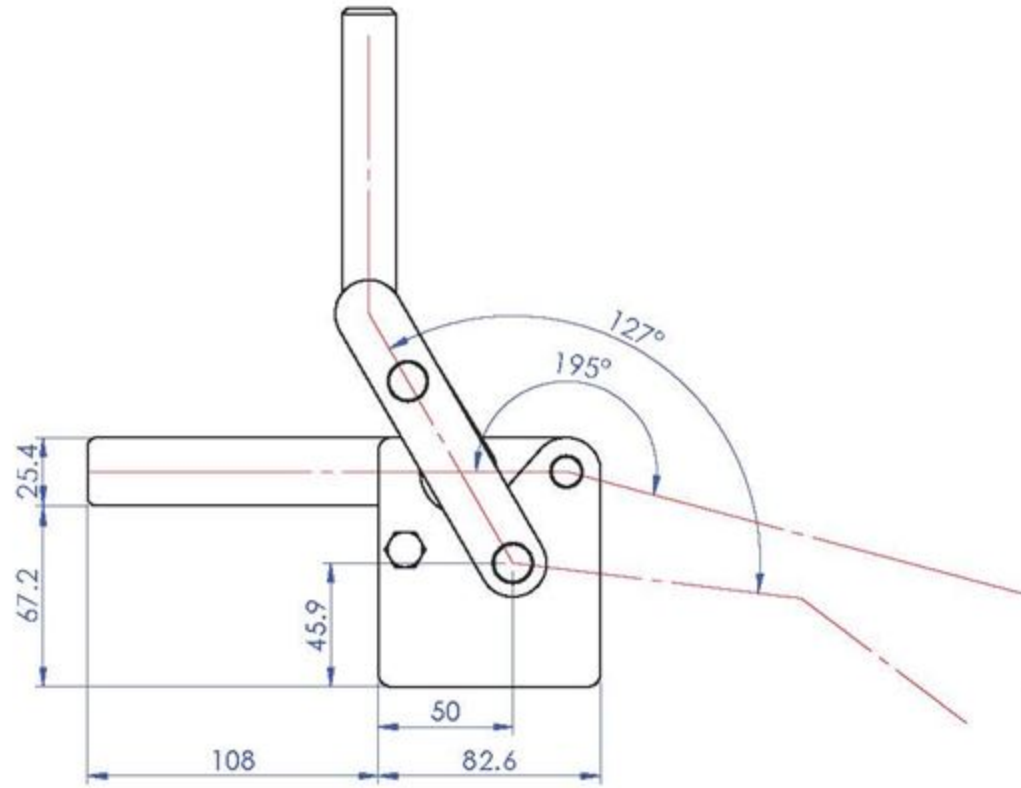

Part No:	GH-75048
Holding Capacity:	700Kg
Bar Opens:	195°
Handle Opens:	127°
Weight:	2.7Kg

Unit:mm
Scale: 1:3

Good Hand UK Ltd

TITLE:		
DWG NO.	GH-75048	A4

Part No:	GH-75078
Holding Capacity:	1600Kg
Bar Opens:	198°
Handle Opens:	127°
Weight:	4.22Kg

Unit:mm
Scale: 1:3

Good Hand UK Ltd

TITLE:		
DWG NO.	GH-75078	A4

Part No:	GH-75088
Holding Capacity:	2500Kg
Bar Opens:	198°
Handle Opens:	127°
Weight:	6.55Kg

Unit:mm
Scale: 1:4

Good Hand UK Ltd

TITLE:	
DWG NO.	GH-75088
	A4