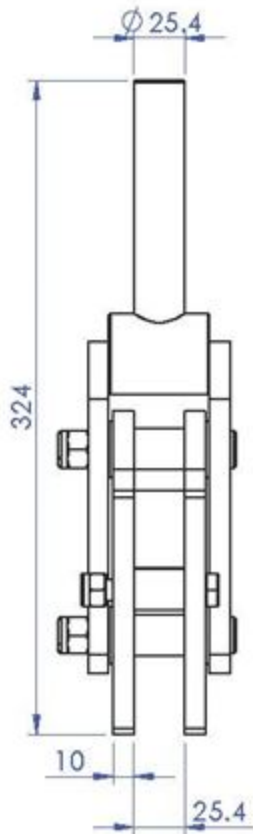

Part No:	GH-75048
Holding Capacity:	700Kg
Bar Opens:	195°
Handle Opens:	127°
Weight:	2.7Kg

Unit:mm
Scale: 1:3

Good Hand UK Ltd

TITLE:		
DWG NO.	GH-75048	A4

Part No:	GH-75078
Holding Capacity:	1600Kg
Bar Opens:	198°
Handle Opens:	127°
Weight:	4.22Kg

Unit:mm
Scale: 1:3

Good Hand UK Ltd

TITLE:		
DWG NO.	GH-75078	A4

Part No:	GH-75088
Holding Capacity:	2500Kg
Bar Opens:	198°
Handle Opens:	127°
Weight:	6.55Kg

Unit:mm
Scale: 1:4

Good Hand UK Ltd

TITLE:	
DWG NO.	GH-75088
	A4