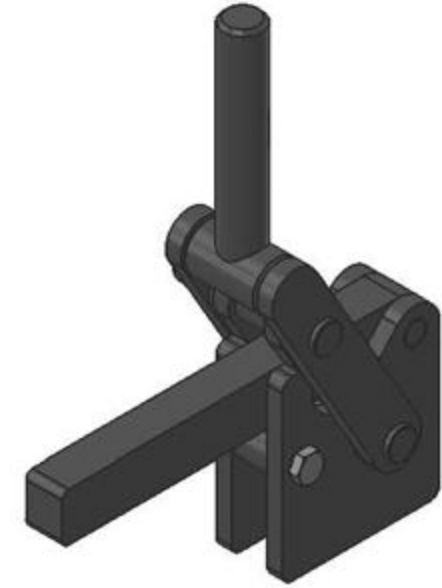

Part No:	GH-75048
Holding Capacity:	700Kg
Bar Opens:	195°
Handle Opens:	127°
Weight:	2.7Kg

Unit:mm
Scale: 1:3

Good Hand UK Ltd

TITLE:		
DWG NO.	GH-75048	A4

Part No:	GH-75078
Holding Capacity:	1600Kg
Bar Opens:	198°
Handle Opens:	127°
Weight:	4.22Kg

Unit:mm
Scale: 1:3

Good Hand UK Ltd

TITLE:		
DWG NO.	GH-75078	A4

Part No:	GH-75088
Holding Capacity:	2500Kg
Bar Opens:	198°
Handle Opens:	127°
Weight:	6.55Kg

Unit:mm
Scale: 1:4

Good Hand UK Ltd

TITLE:	
DWG NO.	GH-75088
	A4