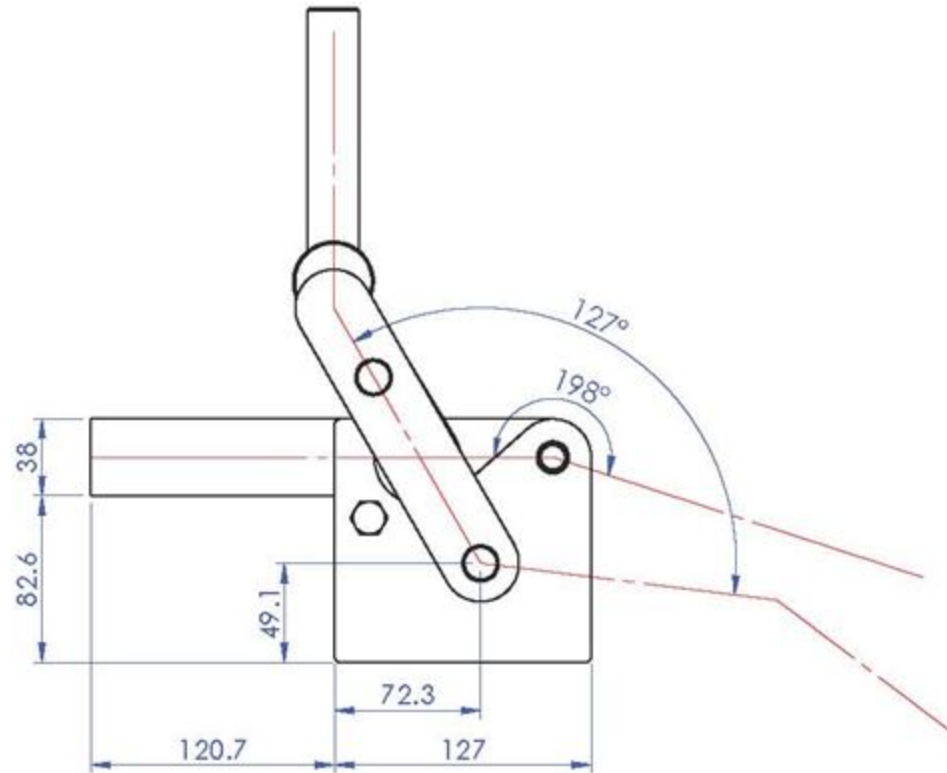

Part No:	GH-75048
Holding Capacity:	700Kg
Bar Opens:	195°
Handle Opens:	127°
Weight:	2.7Kg

Unit:mm
Scale: 1:3

Good Hand UK Ltd

TITLE:		
DWG NO.	GH-75048	A4

Part No:	GH-75078
Holding Capacity:	1600Kg
Bar Opens:	198°
Handle Opens:	127°
Weight:	4.22Kg

Unit:mm
Scale: 1:3

Good Hand UK Ltd

TITLE:		
DWG NO.	GH-75078	A4

Part No:	GH-75088
Holding Capacity:	2500Kg
Bar Opens:	198°
Handle Opens:	127°
Weight:	6.55Kg

Unit:mm
Scale: 1:4

Good Hand UK Ltd

TITLE:	
DWG NO.	GH-75088
	A4