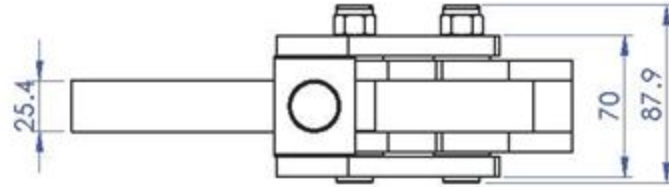

Part No:	GH-75048
Holding Capacity:	700Kg
Bar Opens:	195°
Handle Opens:	127°
Weight:	2.7Kg

Unit:mm
Scale: 1:3

Good Hand UK Ltd

TITLE:		
DWG NO.	GH-75048	A4

Part No:	GH-75078
Holding Capacity:	1600Kg
Bar Opens:	198°
Handle Opens:	127°
Weight:	4.22Kg

Unit:mm
Scale: 1:3

Good Hand UK Ltd

TITLE:		
DWG NO.	GH-75078	A4

Part No:	GH-75088
Holding Capacity:	2500Kg
Bar Opens:	198°
Handle Opens:	127°
Weight:	6.55Kg

Unit:mm
Scale: 1:4

Good Hand UK Ltd

TITLE:	
DWG NO.	GH-75088
	A4