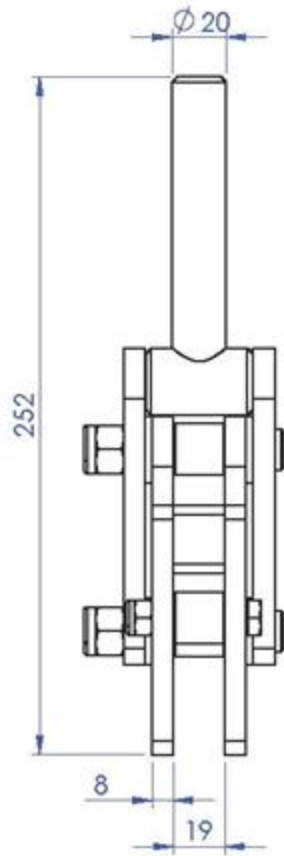

Part No:	GH-75048
Holding Capacity:	700Kg
Bar Opens:	195°
Handle Opens:	127°
Weight:	2.7Kg

Unit:mm
Scale: 1:3

Good Hand UK Ltd

TITLE:		
DWG NO.	GH-75048	A4

Part No:	GH-75078
Holding Capacity:	1600Kg
Bar Opens:	198°
Handle Opens:	127°
Weight:	4.22Kg

Unit:mm
Scale: 1:3

Good Hand UK Ltd

TITLE:		
DWG NO.	GH-75078	A4

Part No:	GH-75088
Holding Capacity:	2500Kg
Bar Opens:	198°
Handle Opens:	127°
Weight:	6.55Kg

Unit:mm
Scale: 1:4

Good Hand UK Ltd

TITLE:	
DWG NO.	GH-75088
	A4