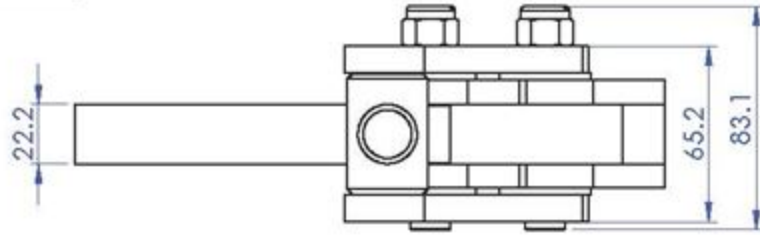

Part No:	GH-75048
Holding Capacity:	700Kg
Bar Opens:	195°
Handle Opens:	127°
Weight:	2.7Kg

Unit:mm
Scale: 1:3

Good Hand UK Ltd

TITLE:		
DWG NO.	GH-75048	A4

Part No:	GH-75078
Holding Capacity:	1600Kg
Bar Opens:	198°
Handle Opens:	127°
Weight:	4.22Kg

Unit:mm
Scale: 1:3

Good Hand UK Ltd

TITLE:		
DWG NO.	GH-75078	A4

Part No:	GH-75088
Holding Capacity:	2500Kg
Bar Opens:	198°
Handle Opens:	127°
Weight:	6.55Kg

Unit:mm
Scale: 1:4

Good Hand UK Ltd

TITLE:	
DWG NO.	GH-75088
	A4