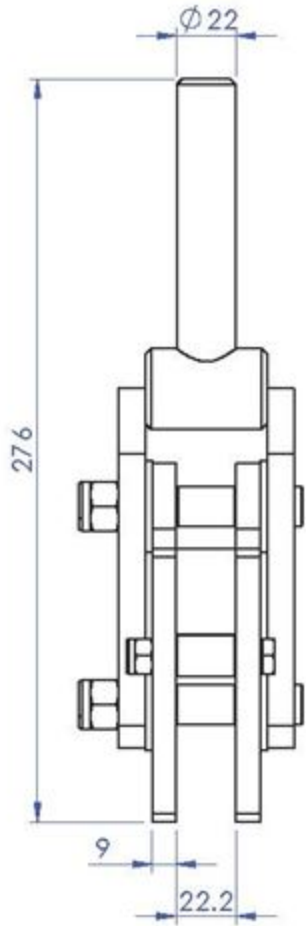

Part No:	GH-75048
Holding Capacity:	700Kg
Bar Opens:	195°
Handle Opens:	127°
Weight:	2.7Kg

Unit:mm
Scale: 1:3

Good Hand UK Ltd

TITLE:		
DWG NO.	GH-75048	A4

Part No:	GH-75078
Holding Capacity:	1600Kg
Bar Opens:	198°
Handle Opens:	127°
Weight:	4.22Kg

Unit:mm
Scale: 1:3

Good Hand UK Ltd

TITLE:		
DWG NO.	GH-75078	A4

Part No:	GH-75088
Holding Capacity:	2500Kg
Bar Opens:	198°
Handle Opens:	127°
Weight:	6.55Kg

Unit:mm
Scale: 1:4

Good Hand UK Ltd

TITLE:	
DWG NO.	GH-75088
	A4