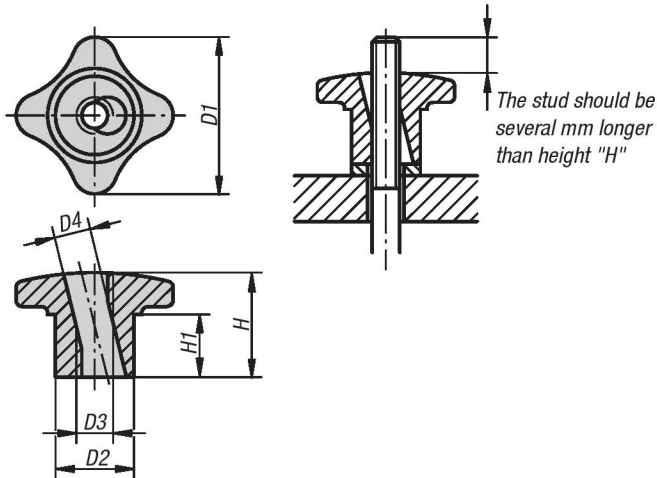

Quick-fastening Palm Grips

in gray cast iron

METRIC
Parts

Material:

Gray cast iron GJL 300

Type:

Tumbled

Part Number Example:

K0683.08

Note:

Quick-acting palm grips can be used on all fixtures that do not require a high clamping force. Tilt the grip to slide on, then straighten it to engage the threads.

KIPP Quick-fastening Palm Grips in gray cast iron, metric

Item No.	D1	D2	D3	D4	H	H1
K0683.06	30	15	M6	7	20	10
K0683.08	40	18	M8	9,4	25	14
K0683.10	50	21	M10	11,3	30	16
K0683.12	60	26	M12	13,1	35	19
K0683.14	70	30	M14	15,6	40	22
K0683.16	80	34	M16	17,6	45	25