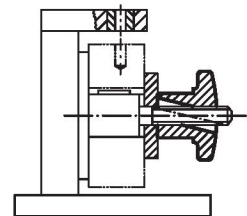

Quick-fastening Palm Grips

in gray cast iron

METRIC
Parts

Material:

Gray cast iron GJL 300

Type:

Tumbled

Part Number Example:

K0683.08

Note:

Quick-acting palm grips can be used on all fixtures that do not require a high clamping force. Tilt the grip to slide on, then straighten it to engage the threads.

KIPP Quick-fastening Palm Grips in gray cast iron, metric

Item No.	D1	D2	D3	D4	H	H1
K0683.06	30	15	M6	7	20	10
K0683.08	40	18	M8	9,4	25	14
K0683.10	50	21	M10	11,3	30	16
K0683.12	60	26	M12	13,1	35	19
K0683.14	70	30	M14	15,6	40	22
K0683.16	80	34	M16	17,6	45	25