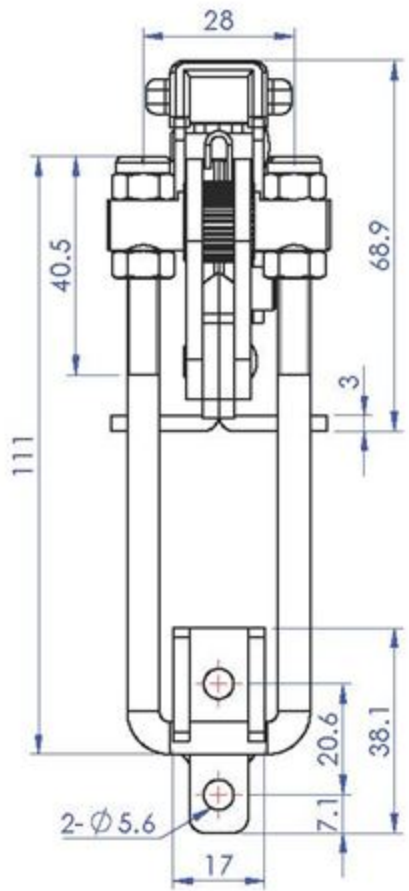

Part No:	GH-40324-R
Holding Capacity:	225Kg
Weight:	0.115Kg
Latch Plate Supplied:	GH-40324-LP

Unit:mm
Scale: 1:1.5

Good Hand UK Ltd

TITLE:		
DWG NO.	GH-40324-R	A4

Part No:	GH-40334-R
Holding Capacity:	450Kg
Weight:	0.323Kg
Latch Plate Supplied:	GH-40334-LP

Unit:mm
Scale: 1:1.5

Good Hand UK Ltd	
TITLE:	
DWG NO.	GH-40334-R
	A4

Part No:	GH-40344-R
Holding Capacity:	900Kg
Weight:	0.695Kg
Latch Plate Supplied:	GH-40344-LP

Unit:mm
Scale: 1:2

Good Hand UK Ltd

TITLE:

DWG NO. GH-40344-R

A4