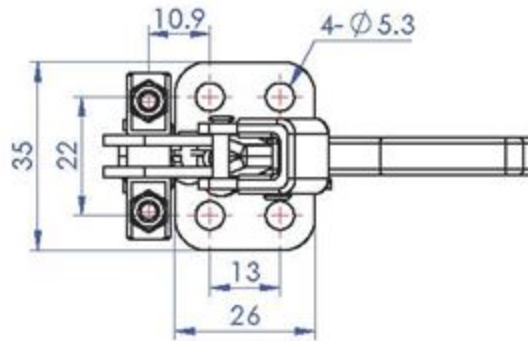

Part No:	GH-40324-R
Holding Capacity:	225Kg
Weight:	0.115Kg
Latch Plate Supplied:	GH-40324-LP

Unit:mm
Scale: 1:1.5

Good Hand UK Ltd

TITLE:		
DWG NO.	GH-40324-R	A4

Part No:	GH-40334-R
Holding Capacity:	450Kg
Weight:	0.323Kg
Latch Plate Supplied:	GH-40334-LP

Unit:mm
Scale: 1:1.5

Good Hand UK Ltd	
TITLE:	
DWG NO.	GH-40334-R
	A4

Part No:	GH-40344-R
Holding Capacity:	900Kg
Weight:	0.695Kg
Latch Plate Supplied:	GH-40344-LP

Unit:mm
Scale: 1:2

Good Hand UK Ltd

TITLE:

DWG NO. GH-40344-R

A4