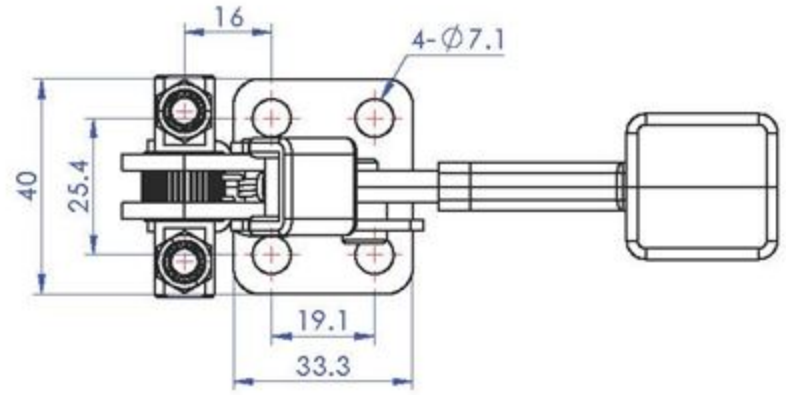

Part No:	GH-40324-R
Holding Capacity:	225Kg
Weight:	0.115Kg
Latch Plate Supplied:	GH-40324-LP

Unit:mm
Scale: 1:1.5

Good Hand UK Ltd

TITLE:		
DWG NO.	GH-40324-R	A4

Part No:	GH-40334-R
Holding Capacity:	450Kg
Weight:	0.323Kg
Latch Plate Supplied:	GH-40334-LP

Unit:mm
Scale: 1:1.5

Good Hand UK Ltd	
TITLE:	
DWG NO.	GH-40334-R
	A4

Part No:	GH-40344-R
Holding Capacity:	900Kg
Weight:	0.695Kg
Latch Plate Supplied:	GH-40344-LP

Unit:mm
Scale: 1:2

Good Hand UK Ltd

TITLE: