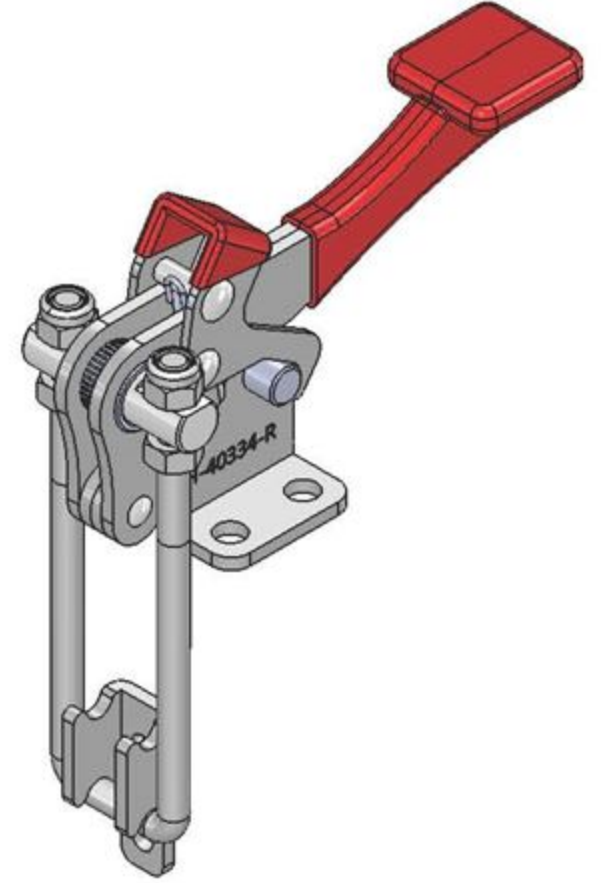

Part No:	GH-40324-R
Holding Capacity:	225Kg
Weight:	0.115Kg
Latch Plate Supplied:	GH-40324-LP

Unit:mm
Scale: 1:1.5

Good Hand UK Ltd

TITLE:		
DWG NO.	GH-40324-R	A4

Part No:	GH-40334-R
Holding Capacity:	450Kg
Weight:	0.323Kg
Latch Plate Supplied:	GH-40334-LP

Unit:mm
Scale: 1:1.5

Good Hand UK Ltd	
TITLE:	
DWG NO.	GH-40334-R
	A4

Part No:	GH-40344-R
Holding Capacity:	900Kg
Weight:	0.695Kg
Latch Plate Supplied:	GH-40344-LP

Unit:mm
Scale: 1:2

Good Hand UK Ltd

TITLE:

DWG NO. GH-40344-R

A4