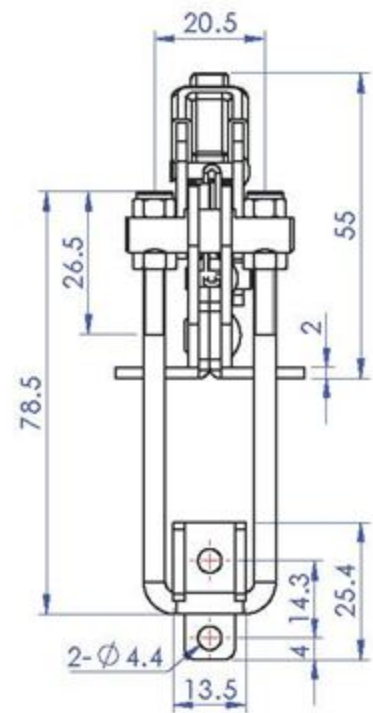

Part No:	GH-40324-R
Holding Capacity:	225Kg
Weight:	0.115Kg
Latch Plate Supplied:	GH-40324-LP

Unit:mm
Scale: 1:1.5

Good Hand UK Ltd

TITLE:		
DWG NO.	GH-40324-R	A4

Part No:	GH-40334-R
Holding Capacity:	450Kg
Weight:	0.323Kg
Latch Plate Supplied:	GH-40334-LP

Unit:mm
Scale: 1:1.5

Good Hand UK Ltd	
TITLE:	
DWG NO.	GH-40334-R
	A4

Part No:	GH-40344-R
Holding Capacity:	900Kg
Weight:	0.695Kg
Latch Plate Supplied:	GH-40344-LP

Unit:mm
Scale: 1:2

Good Hand UK Ltd

TITLE:

DWG NO. GH-40344-R

A4