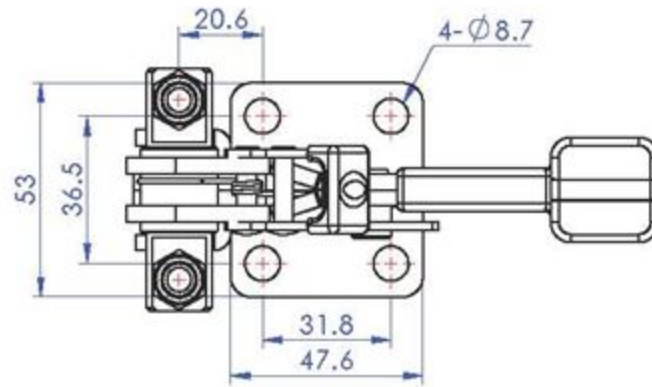

Part No:	GH-40324-R
Holding Capacity:	225Kg
Weight:	0.115Kg
Latch Plate Supplied:	GH-40324-LP

Unit:mm
Scale: 1:1.5

Good Hand UK Ltd

TITLE:		
DWG NO.	GH-40324-R	A4

Part No:	GH-40334-R
Holding Capacity:	450Kg
Weight:	0.323Kg
Latch Plate Supplied:	GH-40334-LP

Unit:mm
Scale: 1:1.5

Good Hand UK Ltd	
TITLE:	
DWG NO.	GH-40334-R
	A4

Part No:	GH-40344-R
Holding Capacity:	900Kg
Weight:	0.695Kg
Latch Plate Supplied:	GH-40344-LP

Unit:mm
Scale: 1:2

Good Hand UK Ltd

TITLE: