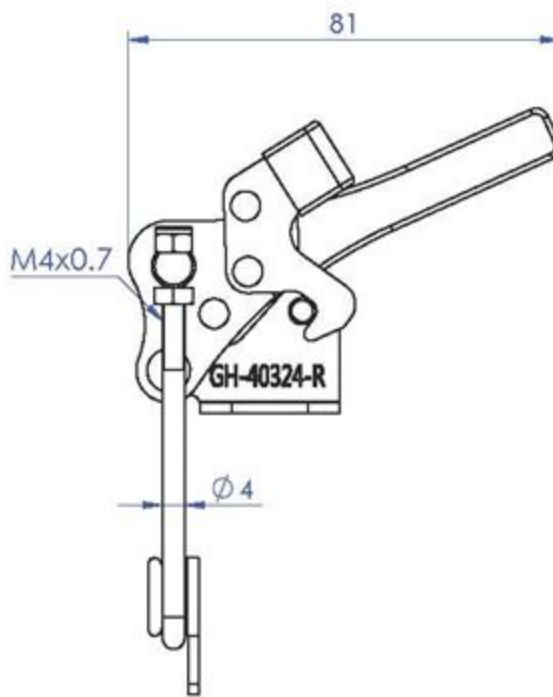

Part No:	GH-40324-R
Holding Capacity:	225Kg
Weight:	0.115Kg
Latch Plate Supplied:	GH-40324-LP

Unit:mm
Scale: 1:1.5

Good Hand UK Ltd

TITLE:		
DWG NO.	GH-40324-R	A4

Part No:	GH-40334-R
Holding Capacity:	450Kg
Weight:	0.323Kg
Latch Plate Supplied:	GH-40334-LP

Unit:mm
Scale: 1:1.5

Good Hand UK Ltd	
TITLE:	
DWG NO.	GH-40334-R
	A4

Part No:	GH-40344-R
Holding Capacity:	900Kg
Weight:	0.695Kg
Latch Plate Supplied:	GH-40344-LP

Unit:mm
Scale: 1:2

Good Hand UK Ltd

TITLE:

DWG NO. GH-40344-R

A4