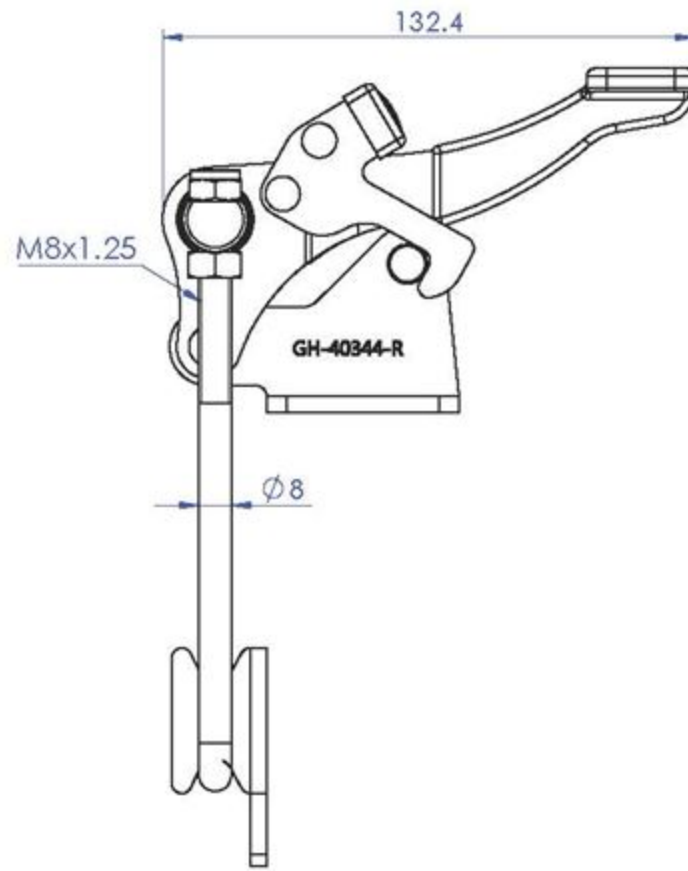

Part No:	GH-40324-R
Holding Capacity:	225Kg
Weight:	0.115Kg
Latch Plate Supplied:	GH-40324-LP

Unit:mm
Scale: 1:1.5

Good Hand UK Ltd

TITLE:		
DWG NO.	GH-40324-R	A4

Part No:	GH-40334-R
Holding Capacity:	450Kg
Weight:	0.323Kg
Latch Plate Supplied:	GH-40334-LP

Unit:mm
Scale: 1:1.5

Good Hand UK Ltd	
TITLE:	
DWG NO.	GH-40334-R
	A4

Part No:	GH-40344-R
Holding Capacity:	900Kg
Weight:	0.695Kg
Latch Plate Supplied:	GH-40344-LP

Unit:mm
Scale: 1:2

Good Hand UK Ltd

TITLE:

DWG NO. GH-40344-R

A4