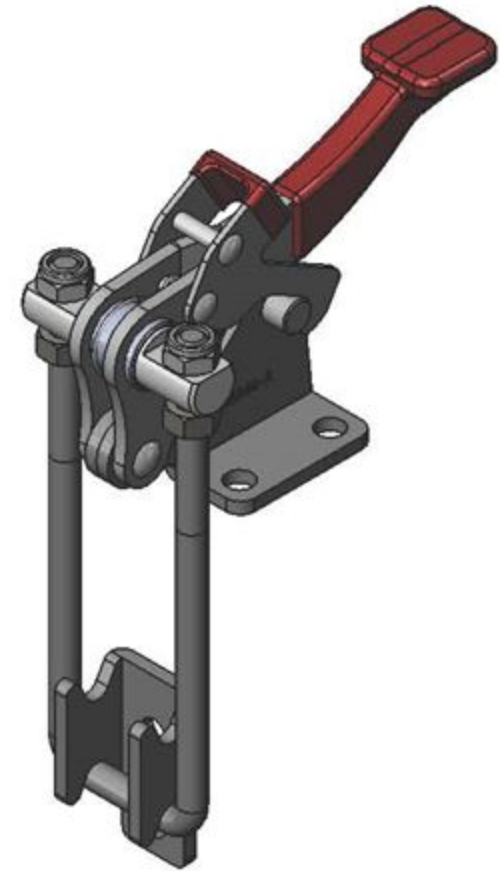

Part No:	GH-40324-R
Holding Capacity:	225Kg
Weight:	0.115Kg
Latch Plate Supplied:	GH-40324-LP

Unit:mm
Scale: 1:1.5

Good Hand UK Ltd

TITLE:		
DWG NO.	GH-40324-R	A4

Part No:	GH-40334-R
Holding Capacity:	450Kg
Weight:	0.323Kg
Latch Plate Supplied:	GH-40334-LP

Unit:mm
Scale: 1:1.5

Good Hand UK Ltd	
TITLE:	
DWG NO.	GH-40334-R
	A4

Part No:	GH-40344-R
Holding Capacity:	900Kg
Weight:	0.695Kg
Latch Plate Supplied:	GH-40344-LP

Unit:mm
Scale: 1:2

Good Hand UK Ltd

TITLE:

DWG NO. GH-40344-R

A4