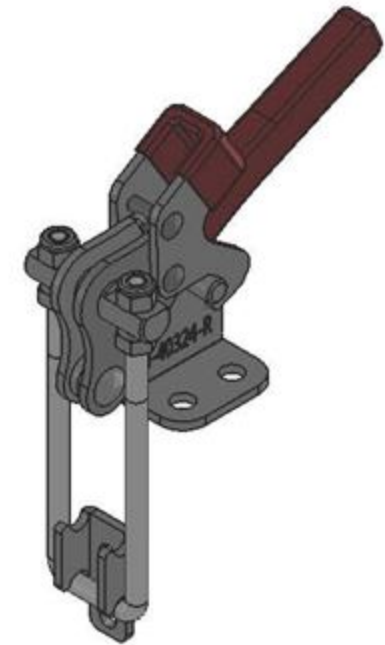

Part No:	GH-40324-R
Holding Capacity:	225Kg
Weight:	0.115Kg
Latch Plate Supplied:	GH-40324-LP

Unit:mm
Scale: 1:1.5

Good Hand UK Ltd

TITLE:		
DWG NO.	GH-40324-R	A4

Part No:	GH-40334-R
Holding Capacity:	450Kg
Weight:	0.323Kg
Latch Plate Supplied:	GH-40334-LP

Unit:mm
Scale: 1:1.5

Good Hand UK Ltd	
TITLE:	
DWG NO.	GH-40334-R
	A4

Part No:	GH-40344-R
Holding Capacity:	900Kg
Weight:	0.695Kg
Latch Plate Supplied:	GH-40344-LP

Unit:mm
Scale: 1:2

Good Hand UK Ltd

TITLE:

DWG NO. GH-40344-R

A4