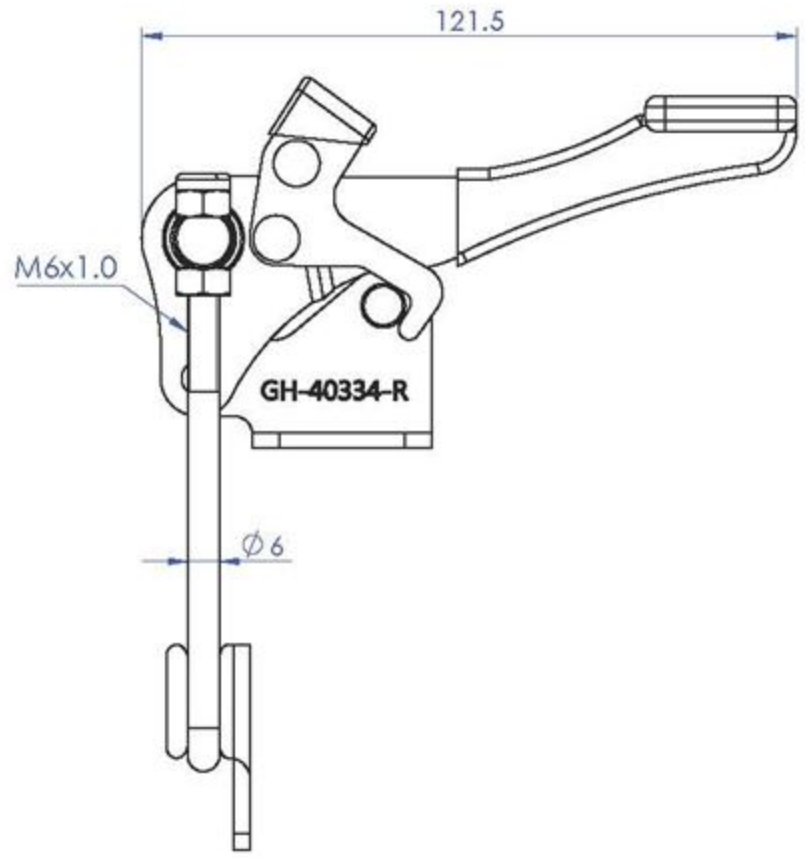

Part No:	GH-40324-R
Holding Capacity:	225Kg
Weight:	0.115Kg
Latch Plate Supplied:	GH-40324-LP

Unit:mm
Scale: 1:1.5

Good Hand UK Ltd

TITLE:		
DWG NO.	GH-40324-R	A4

Part No:	GH-40334-R
Holding Capacity:	450Kg
Weight:	0.323Kg
Latch Plate Supplied:	GH-40334-LP

Unit:mm
Scale: 1:1.5

Good Hand UK Ltd	
TITLE:	
DWG NO.	GH-40334-R
	A4

Part No:	GH-40344-R
Holding Capacity:	900Kg
Weight:	0.695Kg
Latch Plate Supplied:	GH-40344-LP

Unit:mm
Scale: 1:2

Good Hand UK Ltd

TITLE:

DWG NO. GH-40344-R

A4