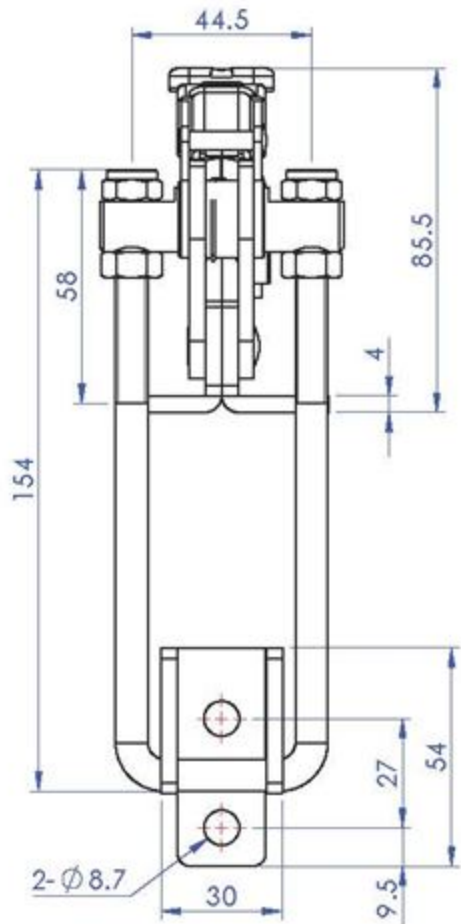

Part No:	GH-40324-R
Holding Capacity:	225Kg
Weight:	0.115Kg
Latch Plate Supplied:	GH-40324-LP

Unit:mm
Scale: 1:1.5

Good Hand UK Ltd

TITLE:		
DWG NO.	GH-40324-R	A4

Part No:	GH-40334-R
Holding Capacity:	450Kg
Weight:	0.323Kg
Latch Plate Supplied:	GH-40334-LP

Unit:mm
Scale: 1:1.5

Good Hand UK Ltd	
TITLE:	
DWG NO.	GH-40334-R
	A4

Part No:	GH-40344-R
Holding Capacity:	900Kg
Weight:	0.695Kg
Latch Plate Supplied:	GH-40344-LP

Unit:mm
Scale: 1:2

Good Hand UK Ltd

TITLE:

DWG NO. GH-40344-R

A4