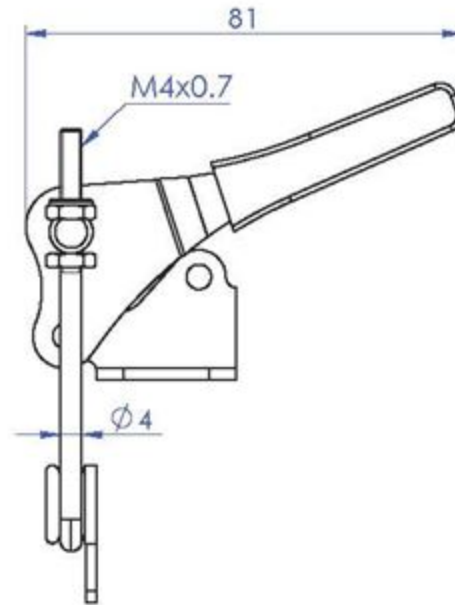

Part No:	GH-40324
Holding Capacity:	225Kg
Weight:	0.094Kg
Latch Plate Supplied:	GH-40324-LP

Unit:mm  
Scale: 1:1.5

**Good Hand UK Ltd**

TITLE:

DWG NO. GH-40324

A4

Part No:	GH-40334
Holding Capacity:	450Kg
Weight:	0.298Kg
Latch Plate Supplied:	GH-40334-LP

Unit:mm  
Scale: 1:1.5

**Good Hand UK Ltd**

TITLE:

DWG NO. GH-40334

A4

Part No:	GH-40344
Holding Capacity:	900Kg
Weight:	0.645Kg
Latch Plate Supplied:	GH-40344-LP

Unit:mm  
Scale: 1:2

**Good Hand UK Ltd**

TITLE:		
DWG NO.	GH-40344	A4

Part No:	GH-40820-V
Holding Capacity:	200Kg
Weight:	0.11Kg
Latch Plate Supplied:	GH-40820-LP

Unit:mm  
Scale: 1:1.5

**Good Hand UK Ltd**

TITLE:		
DWG NO.	GH-40820-V (Vertical position)	A4

Part No:	GH-40840-V
Holding Capacity:	400Kg
Weight:	0.32Kg
Latch Plate Supplied:	GH-40840-LP

Unit:mm  
Scale: 1:2

<b>Good Hand UK Ltd</b>	
TITLE:	
DWG NO.	GH-40840-V (Vertical position) A4

Part No:	GH-40870-V
Holding Capacity:	700Kg
Weight:	0.66Kg
Latch Plate Supplied:	GH-40870-LP