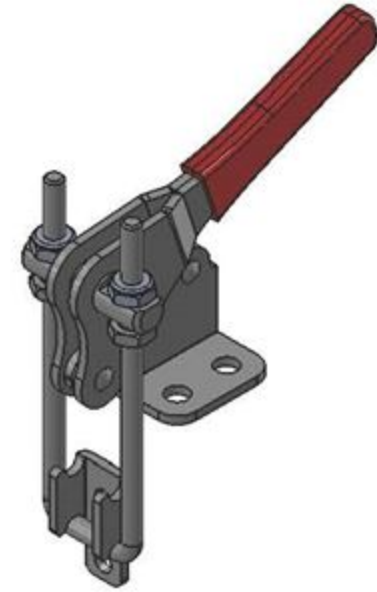

Part No:	GH-40324
Holding Capacity:	225Kg
Weight:	0.094Kg
Latch Plate Supplied:	GH-40324-LP

Unit:mm  
Scale: 1:1.5

**Good Hand UK Ltd**

TITLE:

DWG NO. GH-40324

A4

Part No:	GH-40334
Holding Capacity:	450Kg
Weight:	0.298Kg
Latch Plate Supplied:	GH-40334-LP

Unit:mm  
Scale: 1:1.5

**Good Hand UK Ltd**

TITLE:

DWG NO. GH-40334

A4

Part No:	GH-40344
Holding Capacity:	900Kg
Weight:	0.645Kg
Latch Plate Supplied:	GH-40344-LP

Unit:mm  
Scale: 1:2

**Good Hand UK Ltd**

TITLE:		
DWG NO.	GH-40344	A4

Part No:	GH-40820-V
Holding Capacity:	200Kg
Weight:	0.11Kg
Latch Plate Supplied:	GH-40820-LP

Unit:mm  
Scale: 1:1.5

**Good Hand UK Ltd**

TITLE:		
DWG NO.	GH-40820-V (Vertical position)	A4

Part No:	GH-40840-V
Holding Capacity:	400Kg
Weight:	0.32Kg
Latch Plate Supplied:	GH-40840-LP

Unit:mm  
Scale: 1:2

<b>Good Hand UK Ltd</b>	
TITLE:	
DWG NO.	GH-40840-V (Vertical position) A4

Part No:	GH-40870-V
Holding Capacity:	700Kg
Weight:	0.66Kg
Latch Plate Supplied:	GH-40870-LP