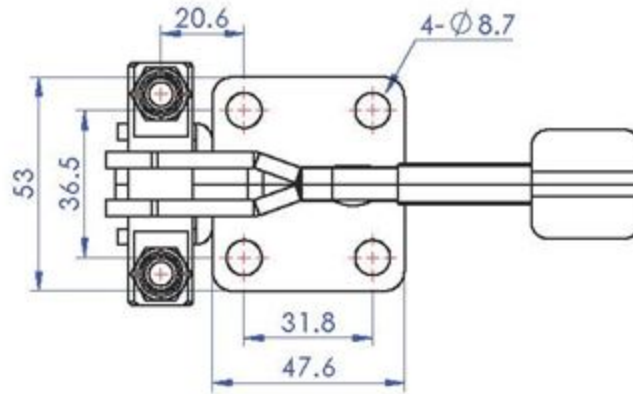

Unit:mm  
Scale: 1:1.5

**Good Hand UK Ltd**

TITLE:

DWG NO. GH-40334

A4

Part No:	GH-40344
Holding Capacity:	900Kg
Weight:	0.645Kg
Latch Plate Supplied:	GH-40344-LP

Unit:mm  
Scale: 1:2

**Good Hand UK Ltd**

TITLE:		
DWG NO.	GH-40344	A4

Part No:	GH-40820-V
Holding Capacity:	200Kg
Weight:	0.11Kg
Latch Plate Supplied:	GH-40820-LP

Unit:mm  
Scale: 1:1.5

**Good Hand UK Ltd**

TITLE:		
DWG NO.	GH-40820-V (Vertical position)	A4

Part No:	GH-40840-V
Holding Capacity:	400Kg
Weight:	0.32Kg
Latch Plate Supplied:	GH-40840-LP

Unit:mm  
Scale: 1:2

<b>Good Hand UK Ltd</b>	
TITLE:	
DWG NO.	GH-40840-V (Vertical position) A4

Part No:	GH-40870-V
Holding Capacity:	700Kg
Weight:	0.66Kg
Latch Plate Supplied:	GH-40870-LP

Unit:mm  
Scale: 1:2

**Good Hand UK Ltd**

TITLE:	
DWG NO.	GH-40870-V (Vertical position) A4