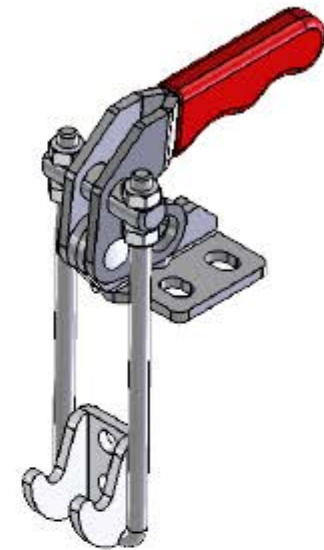

Part No:	GH-40324
Holding Capacity:	225Kg
Weight:	0.094Kg
Latch Plate Supplied:	GH-40324-LP

Unit:mm  
Scale: 1:1.5

**Good Hand UK Ltd**

TITLE:

DWG NO. GH-40324

A4

Part No:	GH-40334
Holding Capacity:	450Kg
Weight:	0.298Kg
Latch Plate Supplied:	GH-40334-LP

Unit:mm  
Scale: 1:1.5

**Good Hand UK Ltd**

TITLE:

DWG NO. GH-40334

A4

Part No:	GH-40344
Holding Capacity:	900Kg
Weight:	0.645Kg
Latch Plate Supplied:	GH-40344-LP

Unit:mm  
Scale: 1:2

**Good Hand UK Ltd**

TITLE:		
DWG NO.	GH-40344	A4

Part No:	GH-40820-V
Holding Capacity:	200Kg
Weight:	0.11Kg
Latch Plate Supplied:	GH-40820-LP

Unit:mm  
Scale: 1:1.5

**Good Hand UK Ltd**

TITLE:		
DWG NO.	GH-40820-V (Vertical position)	A4

Part No:	GH-40840-V
Holding Capacity:	400Kg
Weight:	0.32Kg
Latch Plate Supplied:	GH-40840-LP

Unit:mm  
Scale: 1:2

<b>Good Hand UK Ltd</b>	
TITLE:	
DWG NO.	GH-40840-V (Vertical position) A4

Part No:	GH-40870-V
Holding Capacity:	700Kg
Weight:	0.66Kg
Latch Plate Supplied:	GH-40870-LP