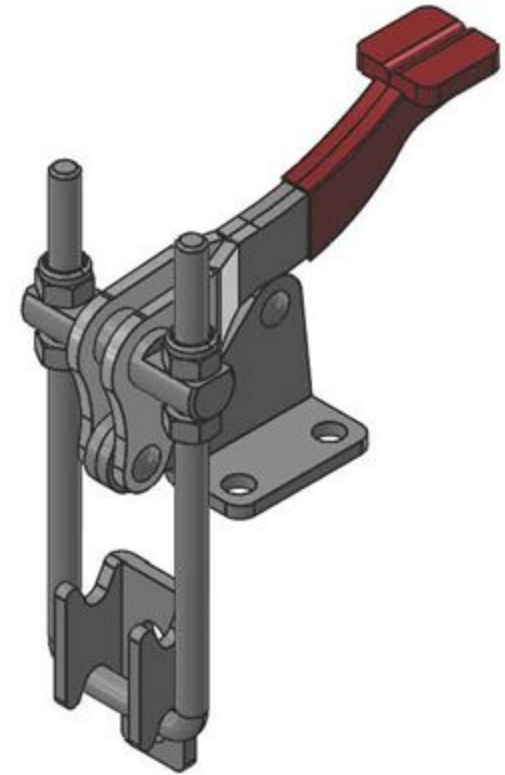

Part No:	GH-40324
Holding Capacity:	225Kg
Weight:	0.094Kg
Latch Plate Supplied:	GH-40324-LP

Unit:mm  
Scale: 1:1.5

**Good Hand UK Ltd**

TITLE:

DWG NO. GH-40324

A4

Part No:	GH-40334
Holding Capacity:	450Kg
Weight:	0.298Kg
Latch Plate Supplied:	GH-40334-LP

Unit:mm  
Scale: 1:1.5

**Good Hand UK Ltd**

TITLE:

DWG NO. GH-40334

A4

Part No:	GH-40344
Holding Capacity:	900Kg
Weight:	0.645Kg
Latch Plate Supplied:	GH-40344-LP

Unit:mm  
Scale: 1:2

**Good Hand UK Ltd**

TITLE:		
DWG NO.	GH-40344	A4

Part No:	GH-40820-V
Holding Capacity:	200Kg
Weight:	0.11Kg
Latch Plate Supplied:	GH-40820-LP

Unit:mm  
Scale: 1:1.5

**Good Hand UK Ltd**

TITLE:		
DWG NO.	GH-40820-V (Vertical position)	A4

Part No:	GH-40840-V
Holding Capacity:	400Kg
Weight:	0.32Kg
Latch Plate Supplied:	GH-40840-LP

Unit:mm  
Scale: 1:2

<b>Good Hand UK Ltd</b>	
TITLE:	
DWG NO.	GH-40840-V (Vertical position) A4

Part No:	GH-40870-V
Holding Capacity:	700Kg
Weight:	0.66Kg
Latch Plate Supplied:	GH-40870-LP