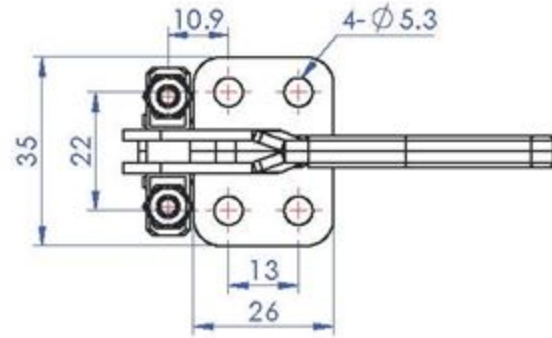

Part No:	GH-40324
Holding Capacity:	225Kg
Weight:	0.094Kg
Latch Plate Supplied:	GH-40324-LP

Unit:mm  
Scale: 1:1.5

**Good Hand UK Ltd**

TITLE:

DWG NO. GH-40324

A4

Part No:	GH-40334
Holding Capacity:	450Kg
Weight:	0.298Kg
Latch Plate Supplied:	GH-40334-LP

Unit:mm  
Scale: 1:1.5

**Good Hand UK Ltd**

TITLE:

DWG NO. GH-40334

A4

Part No:	GH-40344
Holding Capacity:	900Kg
Weight:	0.645Kg
Latch Plate Supplied:	GH-40344-LP

Unit:mm  
Scale: 1:2

**Good Hand UK Ltd**

TITLE:		
DWG NO.	GH-40344	A4

Part No:	GH-40820-V
Holding Capacity:	200Kg
Weight:	0.11Kg
Latch Plate Supplied:	GH-40820-LP

Unit:mm  
Scale: 1:1.5

**Good Hand UK Ltd**

TITLE:		
DWG NO.	GH-40820-V (Vertical position)	A4

Part No:	GH-40840-V
Holding Capacity:	400Kg
Weight:	0.32Kg
Latch Plate Supplied:	GH-40840-LP

Unit:mm  
Scale: 1:2

<b>Good Hand UK Ltd</b>	
TITLE:	
DWG NO.	GH-40840-V (Vertical position) A4

Part No:	GH-40870-V
Holding Capacity:	700Kg
Weight:	0.66Kg
Latch Plate Supplied:	GH-40870-LP