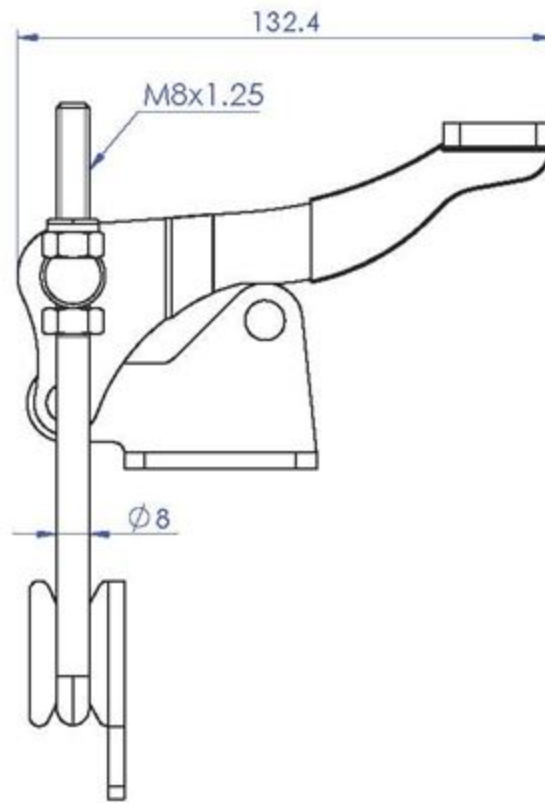

Unit:mm  
Scale: 1:1.5

**Good Hand UK Ltd**

TITLE:

DWG NO. GH-40334

A4

Part No:	GH-40344
Holding Capacity:	900Kg
Weight:	0.645Kg
Latch Plate Supplied:	GH-40344-LP

Unit:mm  
Scale: 1:2

**Good Hand UK Ltd**

TITLE:		
DWG NO.	GH-40344	A4

Part No:	GH-40820-V
Holding Capacity:	200Kg
Weight:	0.11Kg
Latch Plate Supplied:	GH-40820-LP

Unit:mm  
Scale: 1:1.5

**Good Hand UK Ltd**

TITLE:		
DWG NO.	GH-40820-V (Vertical position)	A4

Part No:	GH-40840-V
Holding Capacity:	400Kg
Weight:	0.32Kg
Latch Plate Supplied:	GH-40840-LP

Unit:mm  
Scale: 1:2

<b>Good Hand UK Ltd</b>	
TITLE:	
DWG NO.	GH-40840-V (Vertical position) A4

Part No:	GH-40870-V
Holding Capacity:	700Kg
Weight:	0.66Kg
Latch Plate Supplied:	GH-40870-LP

Unit:mm  
Scale: 1:2

**Good Hand UK Ltd**

TITLE:	
DWG NO.	GH-40870-V (Vertical position) A4