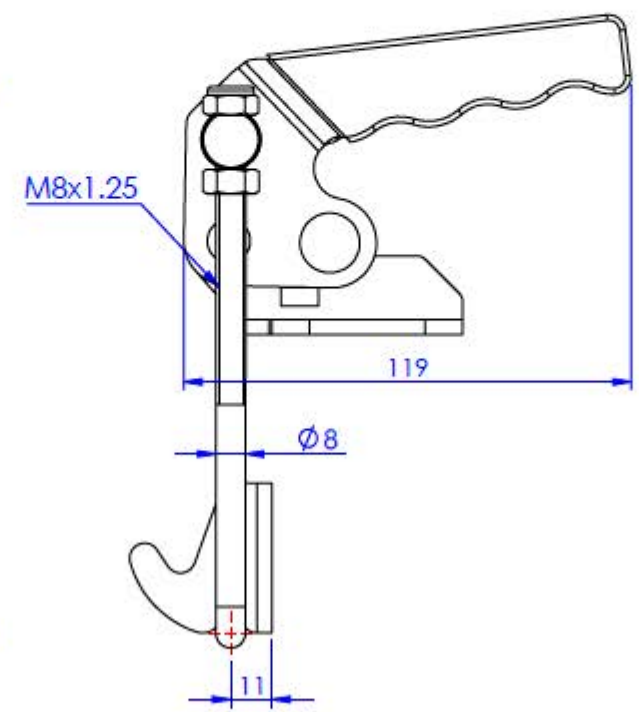

Unit:mm  
Scale: 1:1.5

**Good Hand UK Ltd**

TITLE:

DWG NO. GH-40334

A4

Part No:	GH-40344
Holding Capacity:	900Kg
Weight:	0.645Kg
Latch Plate Supplied:	GH-40344-LP

Unit:mm  
Scale: 1:2

**Good Hand UK Ltd**

TITLE:		
DWG NO.	GH-40344	A4

Part No:	GH-40820-V
Holding Capacity:	200Kg
Weight:	0.11Kg
Latch Plate Supplied:	GH-40820-LP

Unit:mm  
Scale: 1:1.5

**Good Hand UK Ltd**

TITLE:		
DWG NO.	GH-40820-V (Vertical position)	A4

Part No:	GH-40840-V
Holding Capacity:	400Kg
Weight:	0.32Kg
Latch Plate Supplied:	GH-40840-LP

Unit:mm  
Scale: 1:2

<b>Good Hand UK Ltd</b>	
TITLE:	
DWG NO.	GH-40840-V (Vertical position) A4

Part No:	GH-40870-V
Holding Capacity:	700Kg
Weight:	0.66Kg
Latch Plate Supplied:	GH-40870-LP

Unit:mm  
Scale: 1:2

**Good Hand UK Ltd**

TITLE:	
DWG NO.	GH-40870-V (Vertical position) A4