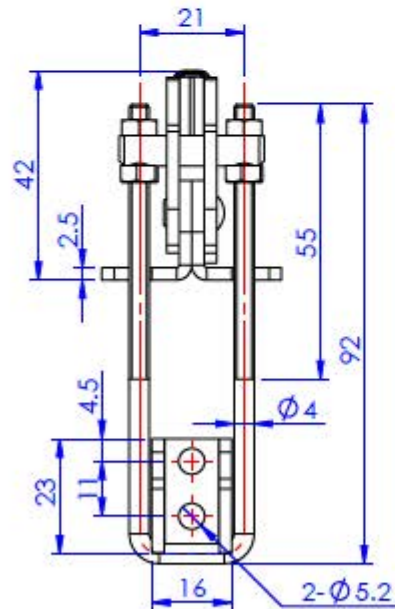

Unit:mm  
Scale: 1:1.5

**Good Hand UK Ltd**

TITLE:

DWG NO. GH-40334

A4

Part No:	GH-40344
Holding Capacity:	900Kg
Weight:	0.645Kg
Latch Plate Supplied:	GH-40344-LP

Unit:mm  
Scale: 1:2

**Good Hand UK Ltd**

TITLE:		
DWG NO.	GH-40344	A4

Part No:	GH-40820-V
Holding Capacity:	200Kg
Weight:	0.11Kg
Latch Plate Supplied:	GH-40820-LP

Unit:mm  
Scale: 1:1.5

**Good Hand UK Ltd**

TITLE:		
DWG NO.	GH-40820-V (Vertical position)	A4

Part No:	GH-40840-V
Holding Capacity:	400Kg
Weight:	0.32Kg
Latch Plate Supplied:	GH-40840-LP

Unit:mm  
Scale: 1:2

<b>Good Hand UK Ltd</b>	
TITLE:	
DWG NO.	GH-40840-V (Vertical position) A4

Part No:	GH-40870-V
Holding Capacity:	700Kg
Weight:	0.66Kg
Latch Plate Supplied:	GH-40870-LP

Unit:mm  
Scale: 1:2

**Good Hand UK Ltd**

TITLE:	
DWG NO.	GH-40870-V (Vertical position) A4