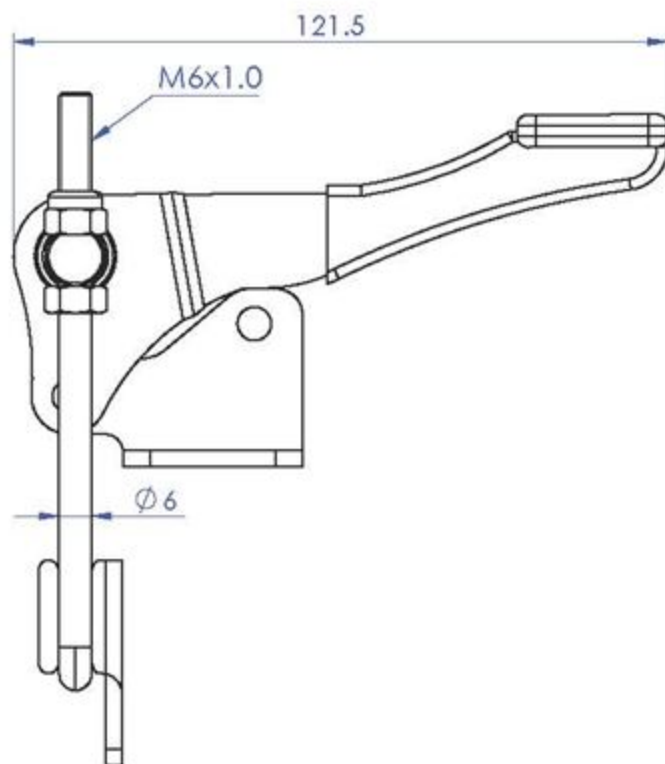

Part No:	GH-40324
Holding Capacity:	225Kg
Weight:	0.094Kg
Latch Plate Supplied:	GH-40324-LP

Unit:mm  
Scale: 1:1.5

**Good Hand UK Ltd**

TITLE:

DWG NO. GH-40324

A4

Part No:	GH-40334
Holding Capacity:	450Kg
Weight:	0.298Kg
Latch Plate Supplied:	GH-40334-LP

Unit:mm  
Scale: 1:1.5

**Good Hand UK Ltd**

TITLE:

DWG NO. GH-40334

A4

Part No:	GH-40344
Holding Capacity:	900Kg
Weight:	0.645Kg
Latch Plate Supplied:	GH-40344-LP

Unit:mm  
Scale: 1:2

**Good Hand UK Ltd**

TITLE:		
DWG NO.	GH-40344	A4

Part No:	GH-40820-V
Holding Capacity:	200Kg
Weight:	0.11Kg
Latch Plate Supplied:	GH-40820-LP

Unit:mm  
Scale: 1:1.5

**Good Hand UK Ltd**

TITLE:		
DWG NO.	GH-40820-V (Vertical position)	A4

Part No:	GH-40840-V
Holding Capacity:	400Kg
Weight:	0.32Kg
Latch Plate Supplied:	GH-40840-LP

Unit:mm  
Scale: 1:2

<b>Good Hand UK Ltd</b>	
TITLE:	
DWG NO.	GH-40840-V (Vertical position) A4

Part No:	GH-40870-V
Holding Capacity:	700Kg
Weight:	0.66Kg
Latch Plate Supplied:	GH-40870-LP