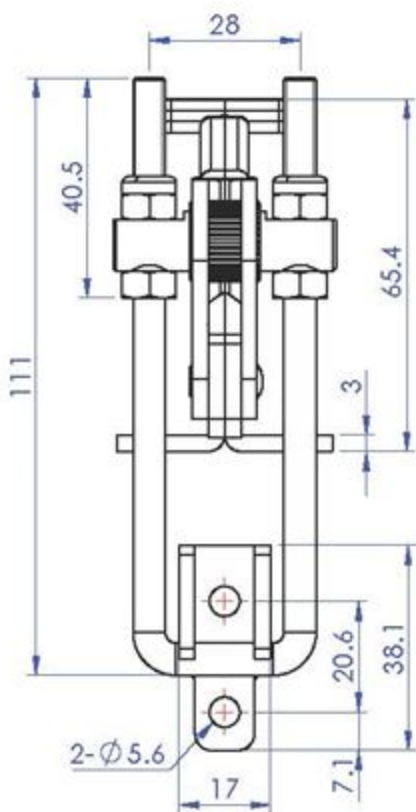

Part No:	GH-40324
Holding Capacity:	225Kg
Weight:	0.094Kg
Latch Plate Supplied:	GH-40324-LP

Unit:mm  
Scale: 1:1.5

**Good Hand UK Ltd**

TITLE:

DWG NO. GH-40324

A4

Part No:	GH-40334
Holding Capacity:	450Kg
Weight:	0.298Kg
Latch Plate Supplied:	GH-40334-LP

Unit:mm  
Scale: 1:1.5

**Good Hand UK Ltd**

TITLE:

DWG NO. GH-40334

A4

Part No:	GH-40344
Holding Capacity:	900Kg
Weight:	0.645Kg
Latch Plate Supplied:	GH-40344-LP

Unit:mm  
Scale: 1:2

**Good Hand UK Ltd**

TITLE:		
DWG NO.	GH-40344	A4

Part No:	GH-40820-V
Holding Capacity:	200Kg
Weight:	0.11Kg
Latch Plate Supplied:	GH-40820-LP

Unit:mm  
Scale: 1:1.5

**Good Hand UK Ltd**

TITLE:		
DWG NO.	GH-40820-V (Vertical position)	A4

Unit:mm  
Scale: 1:2

**Good Hand UK Ltd**

TITLE:	
DWG NO.	GH-40870-V (Vertical position) A4