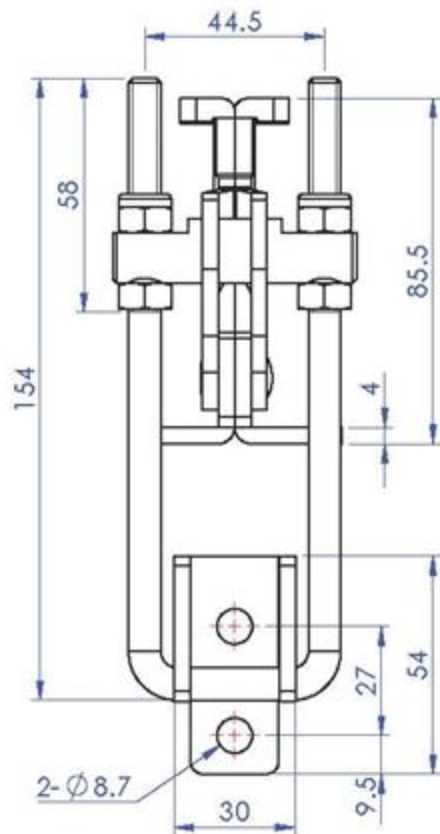

Unit:mm  
Scale: 1:1.5

**Good Hand UK Ltd**

TITLE:

DWG NO. GH-40334

A4

Part No:	GH-40344
Holding Capacity:	900Kg
Weight:	0.645Kg
Latch Plate Supplied:	GH-40344-LP

Unit:mm  
Scale: 1:2

**Good Hand UK Ltd**

TITLE:		
DWG NO.	GH-40344	A4

Part No:	GH-40820-V
Holding Capacity:	200Kg
Weight:	0.11Kg
Latch Plate Supplied:	GH-40820-LP

Unit:mm  
Scale: 1:1.5

**Good Hand UK Ltd**

TITLE:		
DWG NO.	GH-40820-V (Vertical position)	A4

Part No:	GH-40840-V
Holding Capacity:	400Kg
Weight:	0.32Kg
Latch Plate Supplied:	GH-40840-LP

Unit:mm  
Scale: 1:2

<b>Good Hand UK Ltd</b>	
TITLE:	
DWG NO.	GH-40840-V (Vertical position) A4

Part No:	GH-40870-V
Holding Capacity:	700Kg
Weight:	0.66Kg
Latch Plate Supplied:	GH-40870-LP

Unit:mm  
Scale: 1:2

**Good Hand UK Ltd**

TITLE:	
DWG NO.	GH-40870-V (Vertical position) A4