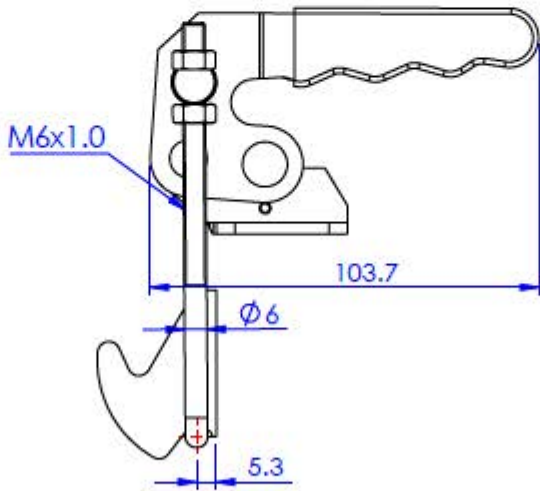

Unit:mm  
Scale: 1:1.5

**Good Hand UK Ltd**

TITLE:

DWG NO. GH-40334

A4

Part No:	GH-40344
Holding Capacity:	900Kg
Weight:	0.645Kg
Latch Plate Supplied:	GH-40344-LP

Unit:mm  
Scale: 1:2

**Good Hand UK Ltd**

TITLE:		
DWG NO.	GH-40344	A4

Part No:	GH-40820-V
Holding Capacity:	200Kg
Weight:	0.11Kg
Latch Plate Supplied:	GH-40820-LP

Unit:mm  
Scale: 1:1.5

**Good Hand UK Ltd**

TITLE:		
DWG NO.	GH-40820-V (Vertical position)	A4

Part No:	GH-40840-V
Holding Capacity:	400Kg
Weight:	0.32Kg
Latch Plate Supplied:	GH-40840-LP

Unit:mm  
Scale: 1:2

<b>Good Hand UK Ltd</b>	
TITLE:	
DWG NO.	GH-40840-V (Vertical position) A4

Part No:	GH-40870-V
Holding Capacity:	700Kg
Weight:	0.66Kg
Latch Plate Supplied:	GH-40870-LP

Unit:mm  
Scale: 1:2

**Good Hand UK Ltd**

TITLE:	
DWG NO.	GH-40870-V (Vertical position) A4