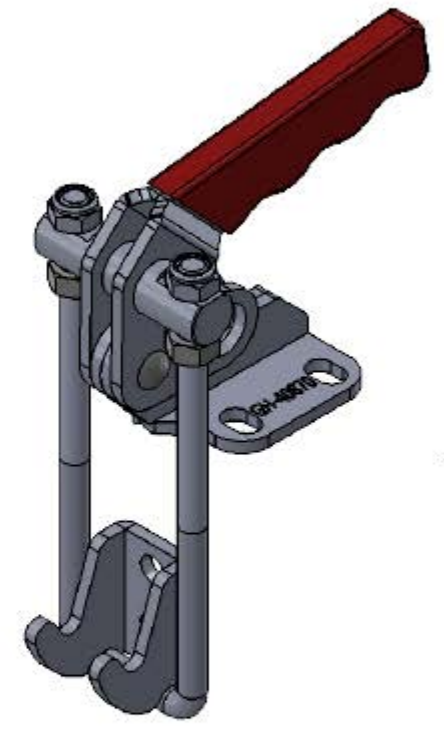

Part No:	GH-40324
Holding Capacity:	225Kg
Weight:	0.094Kg
Latch Plate Supplied:	GH-40324-LP

Unit:mm  
Scale: 1:1.5

**Good Hand UK Ltd**

TITLE:

DWG NO. GH-40324

A4

Part No:	GH-40334
Holding Capacity:	450Kg
Weight:	0.298Kg
Latch Plate Supplied:	GH-40334-LP

Unit:mm  
Scale: 1:1.5

**Good Hand UK Ltd**

TITLE:

DWG NO. GH-40334

A4

Part No:	GH-40344
Holding Capacity:	900Kg
Weight:	0.645Kg
Latch Plate Supplied:	GH-40344-LP

Unit:mm  
Scale: 1:2

**Good Hand UK Ltd**

TITLE:		
DWG NO.	GH-40344	A4

Part No:	GH-40820-V
Holding Capacity:	200Kg
Weight:	0.11Kg
Latch Plate Supplied:	GH-40820-LP

Unit:mm  
Scale: 1:1.5

**Good Hand UK Ltd**

TITLE:		
DWG NO.	GH-40820-V (Vertical position)	A4

Part No:	GH-40840-V
Holding Capacity:	400Kg
Weight:	0.32Kg
Latch Plate Supplied:	GH-40840-LP

Unit:mm  
Scale: 1:2

<b>Good Hand UK Ltd</b>	
TITLE:	
DWG NO.	GH-40840-V (Vertical position) A4

Part No:	GH-40870-V
Holding Capacity:	700Kg
Weight:	0.66Kg
Latch Plate Supplied:	GH-40870-LP