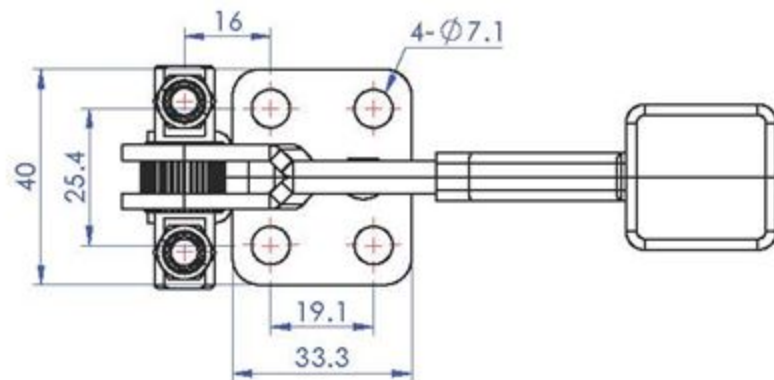

Part No:	GH-40324
Holding Capacity:	225Kg
Weight:	0.094Kg
Latch Plate Supplied:	GH-40324-LP

Unit:mm  
Scale: 1:1.5

**Good Hand UK Ltd**

TITLE:

DWG NO. GH-40324

A4

Part No:	GH-40334
Holding Capacity:	450Kg
Weight:	0.298Kg
Latch Plate Supplied:	GH-40334-LP

Unit:mm  
Scale: 1:1.5

**Good Hand UK Ltd**

TITLE:

DWG NO. GH-40334

A4

Part No:	GH-40344
Holding Capacity:	900Kg
Weight:	0.645Kg
Latch Plate Supplied:	GH-40344-LP

Unit:mm  
Scale: 1:2

**Good Hand UK Ltd**

TITLE:		
DWG NO.	GH-40344	A4

Part No:	GH-40820-V
Holding Capacity:	200Kg
Weight:	0.11Kg
Latch Plate Supplied:	GH-40820-LP

Unit:mm  
Scale: 1:1.5

**Good Hand UK Ltd**

TITLE:		
DWG NO.	GH-40820-V (Vertical position)	A4

Part No:	GH-40840-V
Holding Capacity:	400Kg
Weight:	0.32Kg
Latch Plate Supplied:	GH-40840-LP

Unit:mm  
Scale: 1:2

<b>Good Hand UK Ltd</b>	
TITLE:	
DWG NO.	GH-40840-V (Vertical position) A4

Part No:	GH-40870-V
Holding Capacity:	700Kg
Weight:	0.66Kg
Latch Plate Supplied:	GH-40870-LP