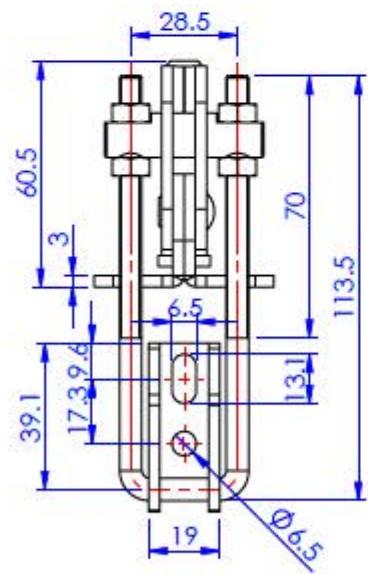

Unit:mm  
Scale: 1:1.5

**Good Hand UK Ltd**

TITLE:

DWG NO. GH-40334

A4

Part No:	GH-40344
Holding Capacity:	900Kg
Weight:	0.645Kg
Latch Plate Supplied:	GH-40344-LP

Unit:mm  
Scale: 1:2

**Good Hand UK Ltd**

TITLE:		
DWG NO.	GH-40344	A4

Part No:	GH-40820-V
Holding Capacity:	200Kg
Weight:	0.11Kg
Latch Plate Supplied:	GH-40820-LP

Unit:mm  
Scale: 1:1.5

**Good Hand UK Ltd**

TITLE:		
DWG NO.	GH-40820-V (Vertical position)	A4

Part No:	GH-40840-V
Holding Capacity:	400Kg
Weight:	0.32Kg
Latch Plate Supplied:	GH-40840-LP

Unit:mm  
Scale: 1:2

<b>Good Hand UK Ltd</b>	
TITLE:	
DWG NO.	GH-40840-V (Vertical position) A4

Part No:	GH-40870-V
Holding Capacity:	700Kg
Weight:	0.66Kg
Latch Plate Supplied:	GH-40870-LP

Unit:mm  
Scale: 1:2

**Good Hand UK Ltd**

TITLE:	
DWG NO.	GH-40870-V (Vertical position) A4