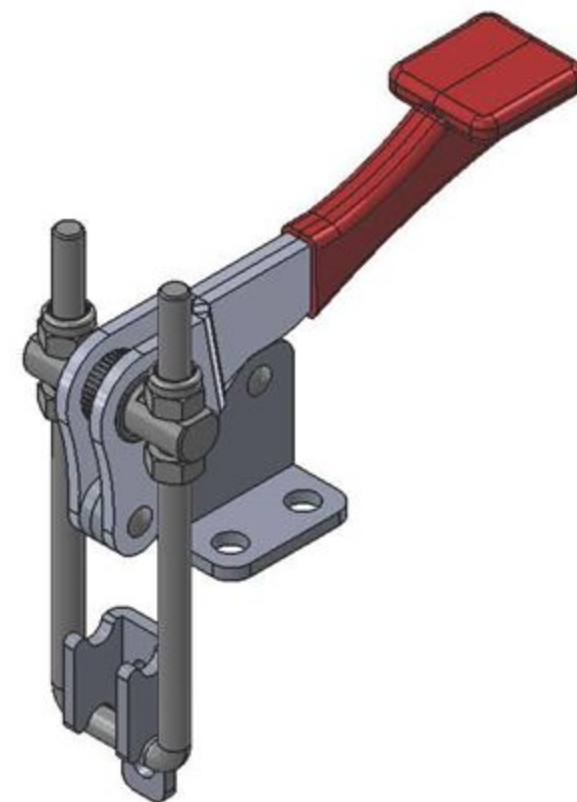

Part No:	GH-40324
Holding Capacity:	225Kg
Weight:	0.094Kg
Latch Plate Supplied:	GH-40324-LP

Unit:mm  
Scale: 1:1.5

**Good Hand UK Ltd**

TITLE:

DWG NO. GH-40324

A4

Part No:	GH-40334
Holding Capacity:	450Kg
Weight:	0.298Kg
Latch Plate Supplied:	GH-40334-LP

Unit:mm  
Scale: 1:1.5

**Good Hand UK Ltd**

TITLE:

DWG NO. GH-40334

A4

Part No:	GH-40344
Holding Capacity:	900Kg
Weight:	0.645Kg
Latch Plate Supplied:	GH-40344-LP

Unit:mm  
Scale: 1:2

**Good Hand UK Ltd**

TITLE:		
DWG NO.	GH-40344	A4

Part No:	GH-40820-V
Holding Capacity:	200Kg
Weight:	0.11Kg
Latch Plate Supplied:	GH-40820-LP

Unit:mm  
Scale: 1:1.5

**Good Hand UK Ltd**

TITLE:		
DWG NO.	GH-40820-V (Vertical position)	A4

Part No:	GH-40840-V
Holding Capacity:	400Kg
Weight:	0.32Kg
Latch Plate Supplied:	GH-40840-LP

Unit:mm  
Scale: 1:2

<b>Good Hand UK Ltd</b>	
TITLE:	
DWG NO.	GH-40840-V (Vertical position) A4

Part No:	GH-40870-V
Holding Capacity:	700Kg
Weight:	0.66Kg
Latch Plate Supplied:	GH-40870-LP