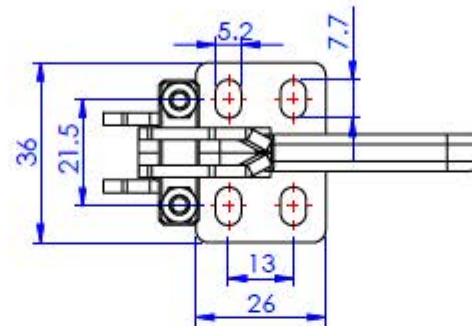

Unit:mm  
Scale: 1:1.5

**Good Hand UK Ltd**

TITLE:

DWG NO. GH-40334

A4

Part No:	GH-40344
Holding Capacity:	900Kg
Weight:	0.645Kg
Latch Plate Supplied:	GH-40344-LP

Unit:mm  
Scale: 1:2

**Good Hand UK Ltd**

TITLE:		
DWG NO.	GH-40344	A4

Part No:	GH-40820-V
Holding Capacity:	200Kg
Weight:	0.11Kg
Latch Plate Supplied:	GH-40820-LP

Unit:mm  
Scale: 1:1.5

**Good Hand UK Ltd**

TITLE:		
DWG NO.	GH-40820-V (Vertical position)	A4

Part No:	GH-40840-V
Holding Capacity:	400Kg
Weight:	0.32Kg
Latch Plate Supplied:	GH-40840-LP

Unit:mm  
Scale: 1:2

<b>Good Hand UK Ltd</b>	
TITLE:	
DWG NO.	GH-40840-V (Vertical position) A4

Part No:	GH-40870-V
Holding Capacity:	700Kg
Weight:	0.66Kg
Latch Plate Supplied:	GH-40870-LP

Unit:mm  
Scale: 1:2

**Good Hand UK Ltd**

TITLE:	
DWG NO.	GH-40870-V (Vertical position) A4