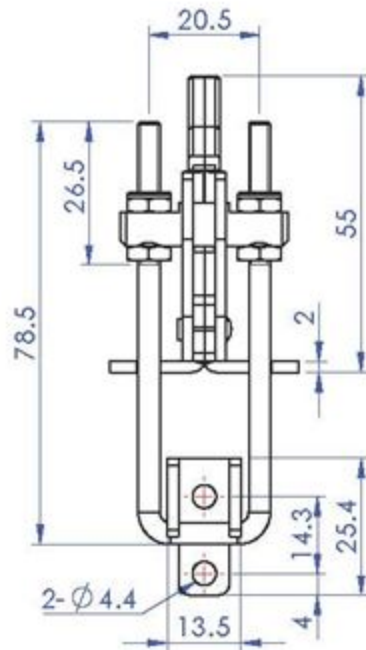

Part No:	GH-40324
Holding Capacity:	225Kg
Weight:	0.094Kg
Latch Plate Supplied:	GH-40324-LP

Unit:mm  
Scale: 1:1.5

**Good Hand UK Ltd**

TITLE:

DWG NO. GH-40324

A4

Part No:	GH-40334
Holding Capacity:	450Kg
Weight:	0.298Kg
Latch Plate Supplied:	GH-40334-LP

Unit:mm  
Scale: 1:1.5

**Good Hand UK Ltd**

TITLE:

DWG NO. GH-40334

A4

Part No:	GH-40344
Holding Capacity:	900Kg
Weight:	0.645Kg
Latch Plate Supplied:	GH-40344-LP

Unit:mm  
Scale: 1:2

**Good Hand UK Ltd**

TITLE:		
DWG NO.	GH-40344	A4

Part No:	GH-40820-V
Holding Capacity:	200Kg
Weight:	0.11Kg
Latch Plate Supplied:	GH-40820-LP

Unit:mm  
Scale: 1:1.5

**Good Hand UK Ltd**

TITLE:		
DWG NO.	GH-40820-V (Vertical position)	A4

Part No:	GH-40840-V
Holding Capacity:	400Kg
Weight:	0.32Kg
Latch Plate Supplied:	GH-40840-LP

Unit:mm  
Scale: 1:2

<b>Good Hand UK Ltd</b>	
TITLE:	
DWG NO.	GH-40840-V (Vertical position) A4

Part No:	GH-40870-V
Holding Capacity:	700Kg
Weight:	0.66Kg
Latch Plate Supplied:	GH-40870-LP