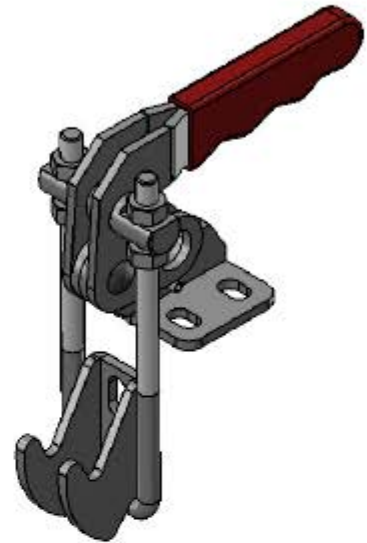

Part No:	GH-40324
Holding Capacity:	225Kg
Weight:	0.094Kg
Latch Plate Supplied:	GH-40324-LP

Unit:mm  
Scale: 1:1.5

**Good Hand UK Ltd**

TITLE:

DWG NO. GH-40324

A4

Part No:	GH-40334
Holding Capacity:	450Kg
Weight:	0.298Kg
Latch Plate Supplied:	GH-40334-LP

Unit:mm  
Scale: 1:1.5

**Good Hand UK Ltd**

TITLE:

DWG NO. GH-40334

A4

Part No:	GH-40344
Holding Capacity:	900Kg
Weight:	0.645Kg
Latch Plate Supplied:	GH-40344-LP

Unit:mm  
Scale: 1:2

**Good Hand UK Ltd**

TITLE:		
DWG NO.	GH-40344	A4

Part No:	GH-40820-V
Holding Capacity:	200Kg
Weight:	0.11Kg
Latch Plate Supplied:	GH-40820-LP

Unit:mm  
Scale: 1:1.5

**Good Hand UK Ltd**

TITLE:		
DWG NO.	GH-40820-V (Vertical position)	A4

Part No:	GH-40840-V
Holding Capacity:	400Kg
Weight:	0.32Kg
Latch Plate Supplied:	GH-40840-LP

Unit:mm  
Scale: 1:2

<b>Good Hand UK Ltd</b>	
TITLE:	
DWG NO.	GH-40840-V (Vertical position) A4

Part No:	GH-40870-V
Holding Capacity:	700Kg
Weight:	0.66Kg
Latch Plate Supplied:	GH-40870-LP