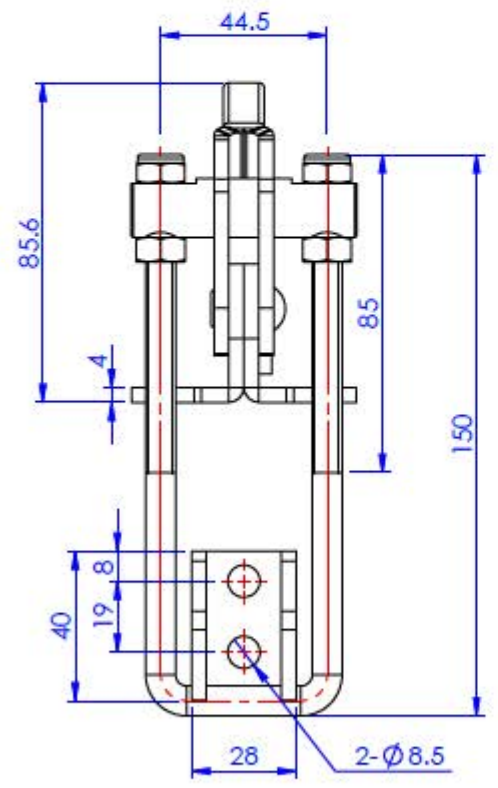

Unit:mm  
Scale: 1:1.5

**Good Hand UK Ltd**

TITLE:

DWG NO. GH-40334

A4

Part No:	GH-40344
Holding Capacity:	900Kg
Weight:	0.645Kg
Latch Plate Supplied:	GH-40344-LP

Unit:mm  
Scale: 1:2

**Good Hand UK Ltd**

TITLE:		
DWG NO.	GH-40344	A4

Part No:	GH-40820-V
Holding Capacity:	200Kg
Weight:	0.11Kg
Latch Plate Supplied:	GH-40820-LP

Unit:mm  
Scale: 1:1.5

**Good Hand UK Ltd**

TITLE:		
DWG NO.	GH-40820-V (Vertical position)	A4

Part No:	GH-40840-V
Holding Capacity:	400Kg
Weight:	0.32Kg
Latch Plate Supplied:	GH-40840-LP

Unit:mm  
Scale: 1:2

<b>Good Hand UK Ltd</b>	
TITLE:	
DWG NO.	GH-40840-V (Vertical position) A4

Part No:	GH-40870-V
Holding Capacity:	700Kg
Weight:	0.66Kg
Latch Plate Supplied:	GH-40870-LP

Unit:mm  
Scale: 1:2

**Good Hand UK Ltd**

TITLE:	
DWG NO.	GH-40870-V (Vertical position) A4