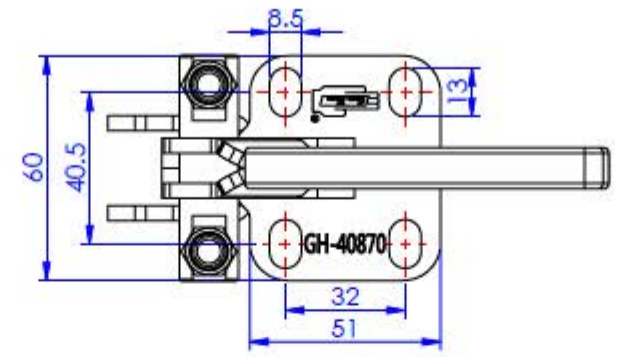

Unit:mm  
Scale: 1:1.5

**Good Hand UK Ltd**

TITLE:

DWG NO. GH-40334

A4

Part No:	GH-40344
Holding Capacity:	900Kg
Weight:	0.645Kg
Latch Plate Supplied:	GH-40344-LP

Unit:mm  
Scale: 1:2

**Good Hand UK Ltd**

TITLE:		
DWG NO.	GH-40344	A4

Part No:	GH-40820-V
Holding Capacity:	200Kg
Weight:	0.11Kg
Latch Plate Supplied:	GH-40820-LP

Unit:mm  
Scale: 1:1.5

**Good Hand UK Ltd**

TITLE:		
DWG NO.	GH-40820-V (Vertical position)	A4

Part No:	GH-40840-V
Holding Capacity:	400Kg
Weight:	0.32Kg
Latch Plate Supplied:	GH-40840-LP

Unit:mm  
Scale: 1:2

<b>Good Hand UK Ltd</b>	
TITLE:	
DWG NO.	GH-40840-V (Vertical position) A4

Part No:	GH-40870-V
Holding Capacity:	700Kg
Weight:	0.66Kg
Latch Plate Supplied:	GH-40870-LP

Unit:mm  
Scale: 1:2

**Good Hand UK Ltd**

TITLE:	
DWG NO.	GH-40870-V (Vertical position) A4