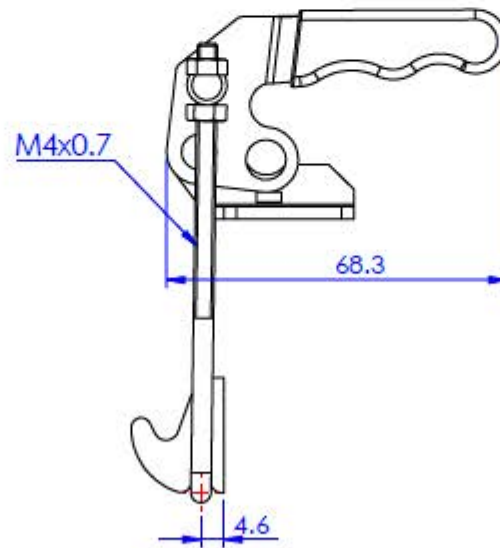

Unit:mm  
Scale: 1:1.5

**Good Hand UK Ltd**

TITLE:

DWG NO. GH-40334

A4

Part No:	GH-40344
Holding Capacity:	900Kg
Weight:	0.645Kg
Latch Plate Supplied:	GH-40344-LP

Unit:mm  
Scale: 1:2

**Good Hand UK Ltd**

TITLE:		
DWG NO.	GH-40344	A4

Part No:	GH-40820-V
Holding Capacity:	200Kg
Weight:	0.11Kg
Latch Plate Supplied:	GH-40820-LP

Unit:mm  
Scale: 1:1.5

**Good Hand UK Ltd**

TITLE:		
DWG NO.	GH-40820-V (Vertical position)	A4

Part No:	GH-40840-V
Holding Capacity:	400Kg
Weight:	0.32Kg
Latch Plate Supplied:	GH-40840-LP

Unit:mm  
Scale: 1:2

<b>Good Hand UK Ltd</b>	
TITLE:	
DWG NO.	GH-40840-V (Vertical position) A4

Part No:	GH-40870-V
Holding Capacity:	700Kg
Weight:	0.66Kg
Latch Plate Supplied:	GH-40870-LP

Unit:mm  
Scale: 1:2

**Good Hand UK Ltd**

TITLE:	
DWG NO.	GH-40870-V (Vertical position) A4