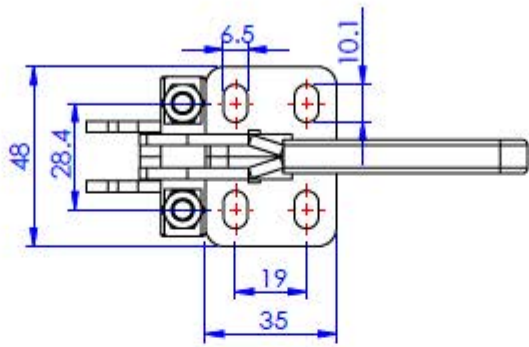

Unit:mm  
Scale: 1:1.5

**Good Hand UK Ltd**

TITLE:

DWG NO. GH-40334

A4

Part No:	GH-40344
Holding Capacity:	900Kg
Weight:	0.645Kg
Latch Plate Supplied:	GH-40344-LP

Unit:mm  
Scale: 1:2

**Good Hand UK Ltd**

TITLE:		
DWG NO.	GH-40344	A4

Part No:	GH-40820-V
Holding Capacity:	200Kg
Weight:	0.11Kg
Latch Plate Supplied:	GH-40820-LP

Unit:mm  
Scale: 1:1.5

**Good Hand UK Ltd**

TITLE:		
DWG NO.	GH-40820-V (Vertical position)	A4

Part No:	GH-40840-V
Holding Capacity:	400Kg
Weight:	0.32Kg
Latch Plate Supplied:	GH-40840-LP

Unit:mm  
Scale: 1:2

<b>Good Hand UK Ltd</b>	
TITLE:	
DWG NO.	GH-40840-V (Vertical position) A4

Part No:	GH-40870-V
Holding Capacity:	700Kg
Weight:	0.66Kg
Latch Plate Supplied:	GH-40870-LP

Unit:mm  
Scale: 1:2

**Good Hand UK Ltd**

TITLE:	
DWG NO.	GH-40870-V (Vertical position) A4