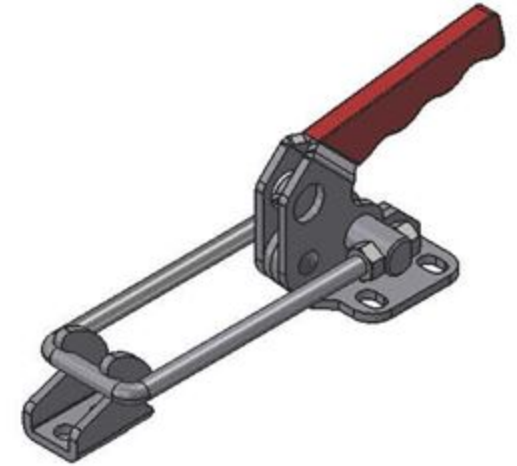

<b>Good Hand UK Ltd</b>	
TITLE:	
DWG NO.	GH-40341
	A4

Part No:	GH-40370
Holding Capacity:	1818Kg
Weight:	1.233Kg
Latch Plate Supplied:	GH-40370-LP

Unit:mm  
Scale: 1:2.5

<b>Good Hand UK Ltd</b>	
TITLE:	
DWG NO.	GH-40370
	A4

Part No:	GH-40380
Holding Capacity:	3400Kg
Weight:	1.57Kg
Latch Plate Supplied:	GH-40370-LP

Unit:mm

Scale: 1:2.5

**Good Hand UK Ltd**

TITLE:

DWG NO. GH-40380

A4

Part No:	GH-40820
Holding Capacity:	200Kg
Weight:	0.111Kg
Latch Plate Supplied:	GH-40820-LP

Unit:mm  
Scale: 1:1.5

**Good Hand UK Ltd**

TITLE:

DWG NO. GH-40820

A4

Part No:	GH-40840
Holding Capacity:	400Kg
Weight:	0.317Kg
Latch Plate Supplied:	GH-40840-LP

Unit:mm  
Scale: 1:2

**Good Hand UK Ltd**

TITLE:

DWG NO. GH-40840

A4

Part No:	GH-40870
Holding Capacity:	700Kg
Weight:	0.66Kg
Latch Plate Supplied:	GH-40870-LP

Unit:mm  
Scale: 1:2

**Good Hand UK Ltd**

TITLE:

DWG NO. GH-40870