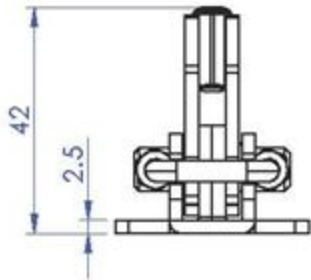

<b>Good Hand UK Ltd</b>	
TITLE:	
DWG NO.	GH-40341
	A4

Part No:	GH-40370
Holding Capacity:	1818Kg
Weight:	1.233Kg
Latch Plate Supplied:	GH-40370-LP

Unit:mm  
Scale: 1:2.5

<b>Good Hand UK Ltd</b>	
TITLE:	
DWG NO.	GH-40370
	A4

Part No:	GH-40380
Holding Capacity:	3400Kg
Weight:	1.57Kg
Latch Plate Supplied:	GH-40370-LP

Unit:mm

Scale: 1:2.5

**Good Hand UK Ltd**

TITLE:

DWG NO. GH-40380

A4

Part No:	GH-40820
Holding Capacity:	200Kg
Weight:	0.111Kg
Latch Plate Supplied:	GH-40820-LP

Unit:mm  
Scale: 1:1.5

**Good Hand UK Ltd**

TITLE:

DWG NO. GH-40820

A4

Part No:	GH-40840
Holding Capacity:	400Kg
Weight:	0.317Kg
Latch Plate Supplied:	GH-40840-LP

Unit:mm  
Scale: 1:2

**Good Hand UK Ltd**

TITLE:

DWG NO. GH-40840

A4

Part No:	GH-40870
Holding Capacity:	700Kg
Weight:	0.66Kg
Latch Plate Supplied:	GH-40870-LP

Unit:mm  
Scale: 1:2

**Good Hand UK Ltd**

TITLE:

DWG NO. GH-40870