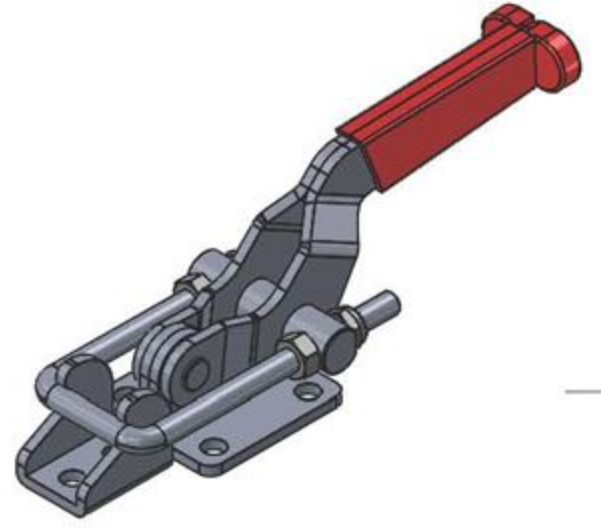

Part No:	GH-431M
Holding Capacity:	318Kg
Weight:	0.225Kg
Latch Plate Supplied:	GH-431-LP

Unit:mm  
Scale: 1:1.5

<b>Good Hand UK Ltd</b>	
TITLE:	
DWG NO.	GH-431M
	A4

Part No:	GH-40323
Holding Capacity:	163Kg
Weight:	0.073Kg
Latch Plate Supplied:	GH-40323-LP

Unit:mm

Scale: 1:1

**Good Hand UK Ltd**

TITLE:

DWG NO. GH-40323

A4

Part No:	GH-40341
Holding Capacity:	900Kg
Weight:	0.68Kg
Latch Plate Supplied:	GH-40341-LP

Unit:mm  
Scale: 1:2

<b>Good Hand UK Ltd</b>	
TITLE:	
DWG NO.	GH-40341
	A4

Part No:	GH-40370
Holding Capacity:	1818Kg
Weight:	1.233Kg
Latch Plate Supplied:	GH-40370-LP

Unit:mm  
Scale: 1:2.5

<b>Good Hand UK Ltd</b>	
TITLE:	
DWG NO.	GH-40370
	A4

Part No:	GH-40380
Holding Capacity:	3400Kg
Weight:	1.57Kg
Latch Plate Supplied:	GH-40370-LP

Unit:mm

Scale: 1:2.5

**Good Hand UK Ltd**

TITLE:

DWG NO. GH-40380

A4

Part No:	GH-40820
Holding Capacity:	200Kg
Weight:	0.111Kg
Latch Plate Supplied:	GH-40820-LP