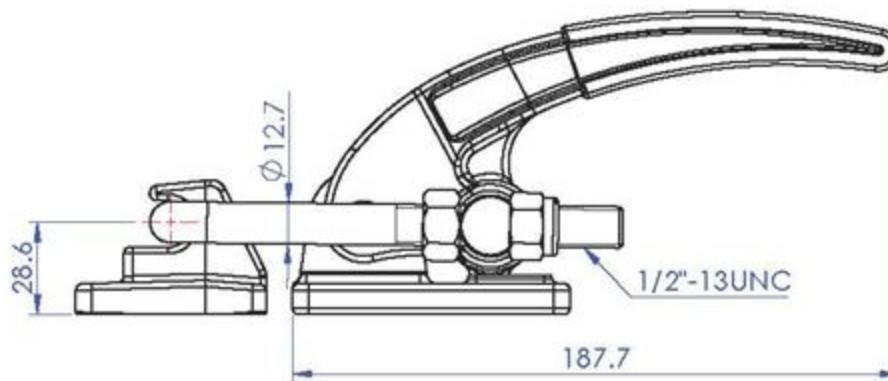

Unit:mm

Scale: 1:1

**Good Hand UK Ltd**

TITLE:

DWG NO. GH-40323

A4

Part No:	GH-40341
Holding Capacity:	900Kg
Weight:	0.68Kg
Latch Plate Supplied:	GH-40341-LP

Unit:mm  
Scale: 1:2

<b>Good Hand UK Ltd</b>	
TITLE:	
DWG NO.	GH-40341
	A4

Part No:	GH-40370
Holding Capacity:	1818Kg
Weight:	1.233Kg
Latch Plate Supplied:	GH-40370-LP

Unit:mm  
Scale: 1:2.5

<b>Good Hand UK Ltd</b>	
TITLE:	
DWG NO.	GH-40370
	A4

Part No:	GH-40380
Holding Capacity:	3400Kg
Weight:	1.57Kg
Latch Plate Supplied:	GH-40370-LP

Unit:mm

Scale: 1:2.5

**Good Hand UK Ltd**

TITLE:

DWG NO. GH-40380

A4

Part No:	GH-40820
Holding Capacity:	200Kg
Weight:	0.111Kg
Latch Plate Supplied:	GH-40820-LP

Unit:mm  
Scale: 1:1.5

**Good Hand UK Ltd**

TITLE:

DWG NO. GH-40820

A4

Part No:	GH-40840
Holding Capacity:	400Kg
Weight:	0.317Kg
Latch Plate Supplied:	GH-40840-LP

Unit:mm  
Scale: 1:2

**Good Hand UK Ltd**