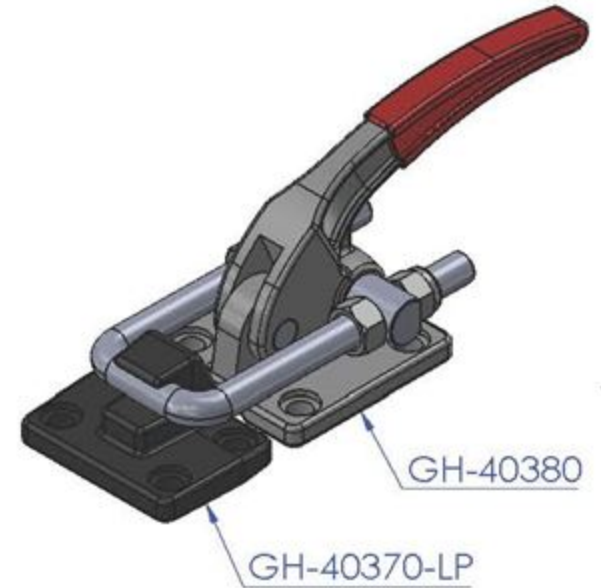

Unit:mm

Scale: 1:1

**Good Hand UK Ltd**

TITLE:

DWG NO. GH-40323

A4

Part No:	GH-40341
Holding Capacity:	900Kg
Weight:	0.68Kg
Latch Plate Supplied:	GH-40341-LP

Unit:mm  
Scale: 1:2

<b>Good Hand UK Ltd</b>	
TITLE:	
DWG NO.	GH-40341
	A4

Part No:	GH-40370
Holding Capacity:	1818Kg
Weight:	1.233Kg
Latch Plate Supplied:	GH-40370-LP

Unit:mm  
Scale: 1:2.5

<b>Good Hand UK Ltd</b>	
TITLE:	
DWG NO.	GH-40370
	A4

Part No:	GH-40380
Holding Capacity:	3400Kg
Weight:	1.57Kg
Latch Plate Supplied:	GH-40370-LP

Unit:mm

Scale: 1:2.5

**Good Hand UK Ltd**

TITLE:

DWG NO. GH-40380

A4

Part No:	GH-40820
Holding Capacity:	200Kg
Weight:	0.111Kg
Latch Plate Supplied:	GH-40820-LP

Unit:mm  
Scale: 1:1.5

**Good Hand UK Ltd**

TITLE:

DWG NO. GH-40820

A4

Part No:	GH-40840
Holding Capacity:	400Kg
Weight:	0.317Kg
Latch Plate Supplied:	GH-40840-LP

Unit:mm  
Scale: 1:2

**Good Hand UK Ltd**