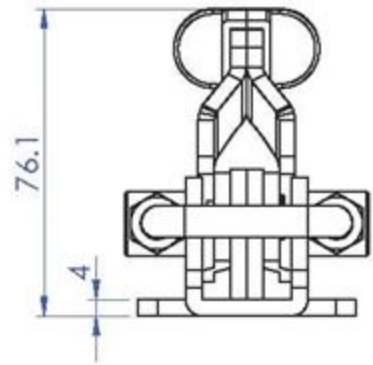

Unit:mm

Scale: 1:1

**Good Hand UK Ltd**

TITLE:

DWG NO. GH-40323

A4

Part No:	GH-40341
Holding Capacity:	900Kg
Weight:	0.68Kg
Latch Plate Supplied:	GH-40341-LP

Unit:mm  
Scale: 1:2

<b>Good Hand UK Ltd</b>	
TITLE:	
DWG NO.	GH-40341
	A4

Part No:	GH-40370
Holding Capacity:	1818Kg
Weight:	1.233Kg
Latch Plate Supplied:	GH-40370-LP

Unit:mm  
Scale: 1:2.5

<b>Good Hand UK Ltd</b>	
TITLE:	
DWG NO.	GH-40370
	A4

Part No:	GH-40380
Holding Capacity:	3400Kg
Weight:	1.57Kg
Latch Plate Supplied:	GH-40370-LP

Unit:mm

Scale: 1:2.5

**Good Hand UK Ltd**

TITLE:

DWG NO. GH-40380

A4

Part No:	GH-40820
Holding Capacity:	200Kg
Weight:	0.111Kg
Latch Plate Supplied:	GH-40820-LP

Unit:mm  
Scale: 1:1.5

**Good Hand UK Ltd**

TITLE:

DWG NO. GH-40820

A4

Part No:	GH-40840
Holding Capacity:	400Kg
Weight:	0.317Kg
Latch Plate Supplied:	GH-40840-LP

Unit:mm  
Scale: 1:2

**Good Hand UK Ltd**