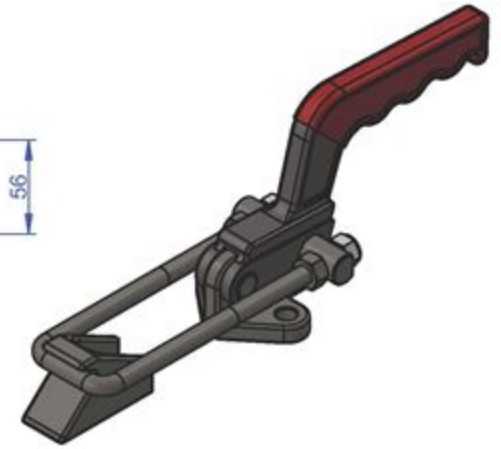

TITLE:

DWG NO. GH-40840

A4

Part No:	GH-40870
Holding Capacity:	700Kg
Weight:	0.66Kg
Latch Plate Supplied:	GH-40870-LP

Unit:mm  
Scale: 1:2

**Good Hand UK Ltd**

TITLE:

DWG NO. GH-40870

A4

Part No:	GH-42000
Holding Capacity:	2000 Kg
Handle Opens:	136°
Weight:	1.6 Kg
Travel path:	38~88 mm

Drawing Scale: 1:4  
Unit: mm

**Good Hand UK Ltd**

TITLE:		
DWG NO.	GH-42000	A4

Part No:	GH-44000
Holding Capacity:	4000 Kg
Handle Opens:	120°
Weight:	2.5 Kg
Travel path:	52~112 mm