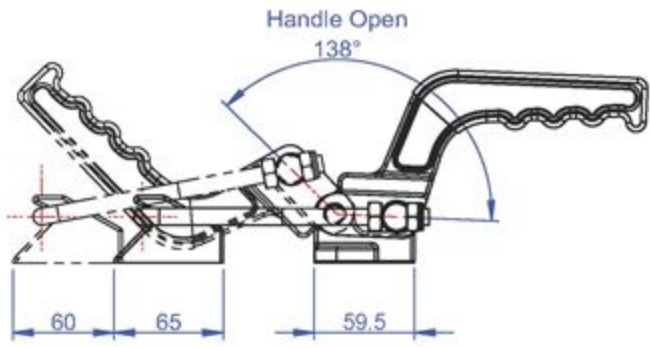

Unit:mm  
Scale: 1:1.5

**Good Hand UK Ltd**

TITLE:

DWG NO. GH-40820

A4

Part No:	GH-40840
Holding Capacity:	400Kg
Weight:	0.317Kg
Latch Plate Supplied:	GH-40840-LP

Unit:mm  
Scale: 1:2

**Good Hand UK Ltd**

TITLE:

DWG NO. GH-40840

A4

Part No:	GH-40870
Holding Capacity:	700Kg
Weight:	0.66Kg
Latch Plate Supplied:	GH-40870-LP

Unit:mm  
Scale: 1:2

**Good Hand UK Ltd**

TITLE:

DWG NO. GH-40870

A4

Part No:	GH-42000
Holding Capacity:	2000 Kg
Handle Opens:	136°
Weight:	1.6 Kg
Travel path:	38~88 mm

Drawing Scale: 1:4  
Unit: mm

**Good Hand UK Ltd**

TITLE:		
DWG NO.	GH-42000	A4

Part No:	GH-44000
Holding Capacity:	4000 Kg
Handle Opens:	120°
Weight:	2.5 Kg
Travel path:	52~112 mm

Drawing Scale: 1:4  
Unit: mm

**Good Hand UK Ltd**

TITLE:

DWG NO.

GH-44000

A4