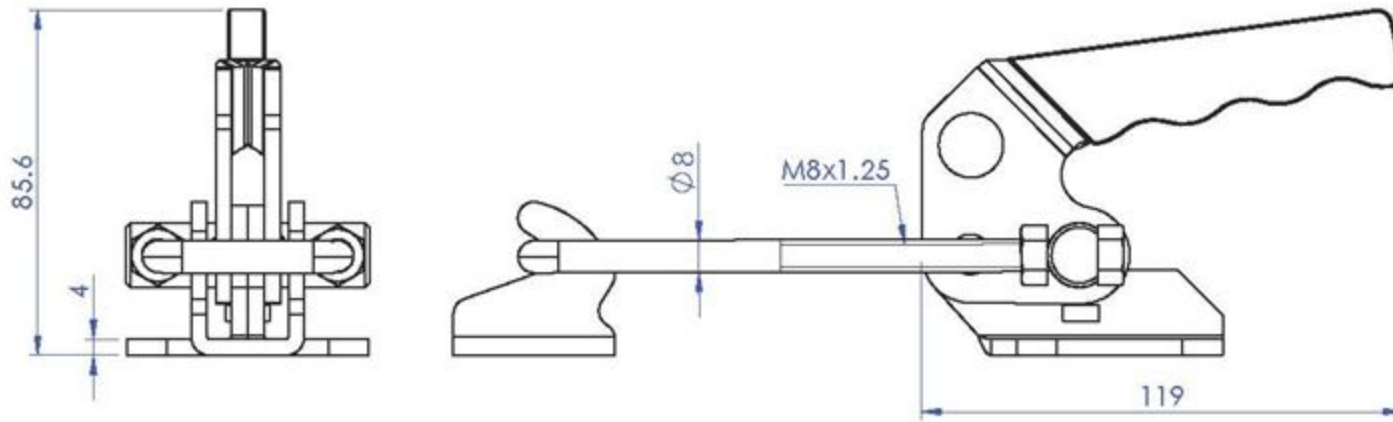

Part No:	GH-40380
Holding Capacity:	3400Kg
Weight:	1.57Kg
Latch Plate Supplied:	GH-40370-LP

Unit:mm

Scale: 1:2.5

**Good Hand UK Ltd**

TITLE:

DWG NO. GH-40380

A4

Part No:	GH-40820
Holding Capacity:	200Kg
Weight:	0.111Kg
Latch Plate Supplied:	GH-40820-LP

Unit:mm  
Scale: 1:1.5

**Good Hand UK Ltd**

TITLE:

DWG NO. GH-40820

A4

Part No:	GH-40840
Holding Capacity:	400Kg
Weight:	0.317Kg
Latch Plate Supplied:	GH-40840-LP

Unit:mm  
Scale: 1:2

**Good Hand UK Ltd**

TITLE:

DWG NO. GH-40840

A4

Part No:	GH-40870
Holding Capacity:	700Kg
Weight:	0.66Kg
Latch Plate Supplied:	GH-40870-LP

Unit:mm  
Scale: 1:2

**Good Hand UK Ltd**

TITLE:

DWG NO. GH-40870

A4

Part No:	GH-42000
Holding Capacity:	2000 Kg
Handle Opens:	136°
Weight:	1.6 Kg
Travel path:	38~88 mm

Drawing Scale: 1:4  
Unit: mm

**Good Hand UK Ltd**

TITLE:		
DWG NO.	GH-42000	A4

Part No:	GH-44000
Holding Capacity:	4000 Kg
Handle Opens:	120°
Weight:	2.5 Kg
Travel path:	52~112 mm