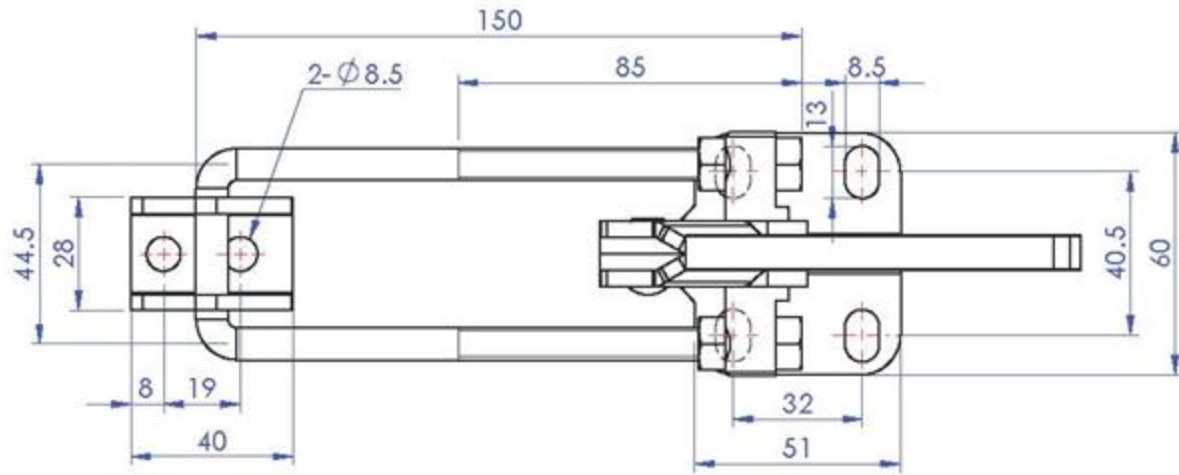

Part No:	GH-40380
Holding Capacity:	3400Kg
Weight:	1.57Kg
Latch Plate Supplied:	GH-40370-LP

Unit:mm

Scale: 1:2.5

**Good Hand UK Ltd**

TITLE:

DWG NO. GH-40380

A4

Part No:	GH-40820
Holding Capacity:	200Kg
Weight:	0.111Kg
Latch Plate Supplied:	GH-40820-LP

Unit:mm  
Scale: 1:1.5

**Good Hand UK Ltd**

TITLE:

DWG NO. GH-40820

A4

Part No:	GH-40840
Holding Capacity:	400Kg
Weight:	0.317Kg
Latch Plate Supplied:	GH-40840-LP

Unit:mm  
Scale: 1:2

**Good Hand UK Ltd**

TITLE:

DWG NO. GH-40840

A4

Part No:	GH-40870
Holding Capacity:	700Kg
Weight:	0.66Kg
Latch Plate Supplied:	GH-40870-LP

Unit:mm  
Scale: 1:2

**Good Hand UK Ltd**

TITLE:

DWG NO. GH-40870

A4

Part No:	GH-42000
Holding Capacity:	2000 Kg
Handle Opens:	136°
Weight:	1.6 Kg
Travel path:	38~88 mm

Drawing Scale: 1:4  
Unit: mm

**Good Hand UK Ltd**

TITLE:		
DWG NO.	GH-42000	A4

Part No:	GH-44000
Holding Capacity:	4000 Kg
Handle Opens:	120°
Weight:	2.5 Kg
Travel path:	52~112 mm