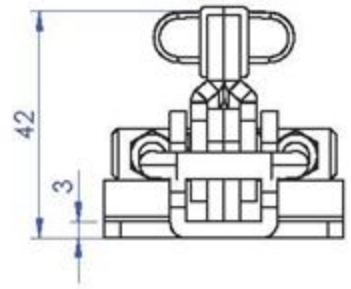

Part No:	GH-431M
Holding Capacity:	318Kg
Weight:	0.225Kg
Latch Plate Supplied:	GH-431-LP

Unit:mm  
Scale: 1:1.5

<b>Good Hand UK Ltd</b>	
TITLE:	
DWG NO.	GH-431M
	A4

Part No:	GH-40323
Holding Capacity:	163Kg
Weight:	0.073Kg
Latch Plate Supplied:	GH-40323-LP

Unit:mm

Scale: 1:1

**Good Hand UK Ltd**

TITLE:

DWG NO. GH-40323

A4

Part No:	GH-40341
Holding Capacity:	900Kg
Weight:	0.68Kg
Latch Plate Supplied:	GH-40341-LP

Unit:mm  
Scale: 1:2

<b>Good Hand UK Ltd</b>	
TITLE:	
DWG NO.	GH-40341
	A4

Part No:	GH-40370
Holding Capacity:	1818Kg
Weight:	1.233Kg
Latch Plate Supplied:	GH-40370-LP

Unit:mm  
Scale: 1:2.5

<b>Good Hand UK Ltd</b>	
TITLE:	
DWG NO.	GH-40370
	A4

Unit:mm  
Scale: 1:1.5

**Good Hand UK Ltd**

TITLE:

DWG NO. GH-40820

A4

Part No:	GH-40840
Holding Capacity:	400Kg
Weight:	0.317Kg
Latch Plate Supplied:	GH-40840-LP

Unit:mm  
Scale: 1:2

**Good Hand UK Ltd**