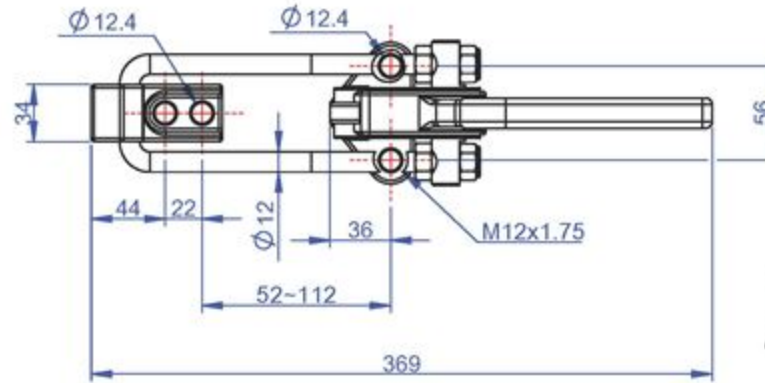

Unit:mm  
Scale: 1:1.5

**Good Hand UK Ltd**

TITLE:

DWG NO. GH-40820

A4

Part No:	GH-40840
Holding Capacity:	400Kg
Weight:	0.317Kg
Latch Plate Supplied:	GH-40840-LP

Unit:mm  
Scale: 1:2

**Good Hand UK Ltd**

TITLE:

DWG NO. GH-40840

A4

Part No:	GH-40870
Holding Capacity:	700Kg
Weight:	0.66Kg
Latch Plate Supplied:	GH-40870-LP

Unit:mm  
Scale: 1:2

**Good Hand UK Ltd**

TITLE:

DWG NO. GH-40870

A4

Part No:	GH-42000
Holding Capacity:	2000 Kg
Handle Opens:	136°
Weight:	1.6 Kg
Travel path:	38~88 mm

Drawing Scale: 1:4  
Unit: mm

**Good Hand UK Ltd**

TITLE:		
DWG NO.	GH-42000	A4

Part No:	GH-44000
Holding Capacity:	4000 Kg
Handle Opens:	120°
Weight:	2.5 Kg
Travel path:	52~112 mm

Drawing Scale: 1:4  
Unit: mm

**Good Hand UK Ltd**

TITLE:

DWG NO.

GH-44000

A4