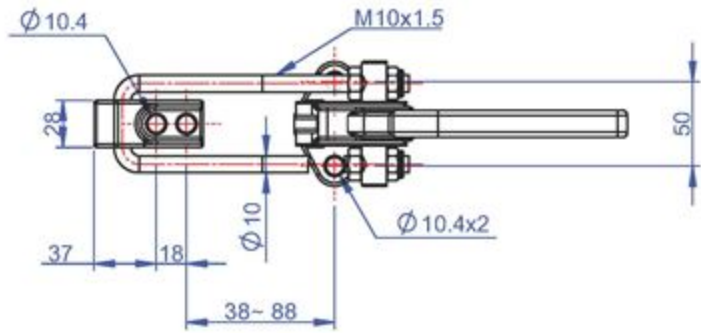

Unit:mm  
Scale: 1:1.5

**Good Hand UK Ltd**

TITLE:

DWG NO. GH-40820

A4

Part No:	GH-40840
Holding Capacity:	400Kg
Weight:	0.317Kg
Latch Plate Supplied:	GH-40840-LP

Unit:mm  
Scale: 1:2

**Good Hand UK Ltd**

TITLE:

DWG NO. GH-40840

A4

Part No:	GH-40870
Holding Capacity:	700Kg
Weight:	0.66Kg
Latch Plate Supplied:	GH-40870-LP

Unit:mm  
Scale: 1:2

**Good Hand UK Ltd**

TITLE:

DWG NO. GH-40870

A4

Part No:	GH-42000
Holding Capacity:	2000 Kg
Handle Opens:	136°
Weight:	1.6 Kg
Travel path:	38~88 mm

Drawing Scale: 1:4  
Unit: mm

**Good Hand UK Ltd**

TITLE:		
DWG NO.	GH-42000	A4

Part No:	GH-44000
Holding Capacity:	4000 Kg
Handle Opens:	120°
Weight:	2.5 Kg
Travel path:	52~112 mm

Drawing Scale: 1:4  
Unit: mm

**Good Hand UK Ltd**

TITLE:

DWG NO.

GH-44000

A4