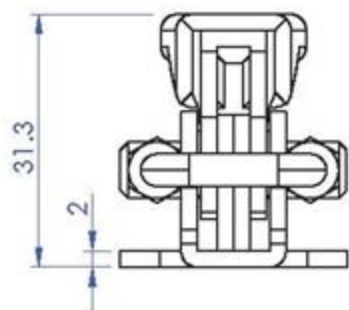

Part No:	GH-431M
Holding Capacity:	318Kg
Weight:	0.225Kg
Latch Plate Supplied:	GH-431-LP

Unit:mm  
Scale: 1:1.5

<b>Good Hand UK Ltd</b>	
TITLE:	
DWG NO.	GH-431M
	A4

Part No:	GH-40323
Holding Capacity:	163Kg
Weight:	0.073Kg
Latch Plate Supplied:	GH-40323-LP

Unit:mm

Scale: 1:1

**Good Hand UK Ltd**

TITLE:

DWG NO. GH-40323

A4

Part No:	GH-40341
Holding Capacity:	900Kg
Weight:	0.68Kg
Latch Plate Supplied:	GH-40341-LP

Unit:mm  
Scale: 1:2

<b>Good Hand UK Ltd</b>	
TITLE:	
DWG NO.	GH-40341
	A4

Part No:	GH-40370
Holding Capacity:	1818Kg
Weight:	1.233Kg
Latch Plate Supplied:	GH-40370-LP

Unit:mm  
Scale: 1:2.5

<b>Good Hand UK Ltd</b>	
TITLE:	
DWG NO.	GH-40370
	A4

Unit:mm  
Scale: 1:1.5

**Good Hand UK Ltd**

TITLE:

DWG NO. GH-40820

A4

Part No:	GH-40840
Holding Capacity:	400Kg
Weight:	0.317Kg
Latch Plate Supplied:	GH-40840-LP

Unit:mm  
Scale: 1:2

**Good Hand UK Ltd**