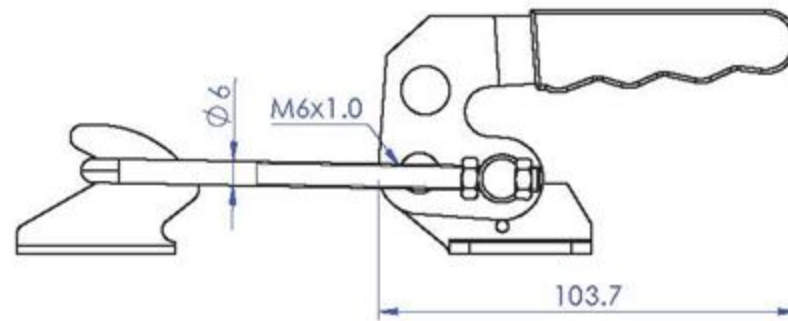

Part No:	GH-40380
Holding Capacity:	3400Kg
Weight:	1.57Kg
Latch Plate Supplied:	GH-40370-LP

Unit:mm

Scale: 1:2.5

**Good Hand UK Ltd**

TITLE:

DWG NO. GH-40380

A4

Part No:	GH-40820
Holding Capacity:	200Kg
Weight:	0.111Kg
Latch Plate Supplied:	GH-40820-LP

Unit:mm  
Scale: 1:1.5

**Good Hand UK Ltd**

TITLE:

DWG NO. GH-40820

A4

Part No:	GH-40840
Holding Capacity:	400Kg
Weight:	0.317Kg
Latch Plate Supplied:	GH-40840-LP

Unit:mm  
Scale: 1:2

**Good Hand UK Ltd**

TITLE:

DWG NO. GH-40840

A4

Part No:	GH-40870
Holding Capacity:	700Kg
Weight:	0.66Kg
Latch Plate Supplied:	GH-40870-LP

Unit:mm  
Scale: 1:2

**Good Hand UK Ltd**

TITLE:

DWG NO. GH-40870

A4

Part No:	GH-42000
Holding Capacity:	2000 Kg
Handle Opens:	136°
Weight:	1.6 Kg
Travel path:	38~88 mm

Drawing Scale: 1:4  
Unit: mm

**Good Hand UK Ltd**

TITLE:		
DWG NO.	GH-42000	A4

Part No:	GH-44000
Holding Capacity:	4000 Kg
Handle Opens:	120°
Weight:	2.5 Kg
Travel path:	52~112 mm