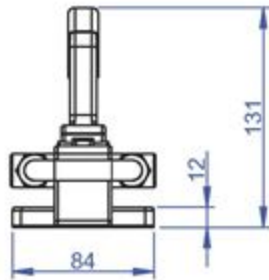

Unit:mm  
Scale: 1:1.5

**Good Hand UK Ltd**

TITLE:

DWG NO. GH-40820

A4

Part No:	GH-40840
Holding Capacity:	400Kg
Weight:	0.317Kg
Latch Plate Supplied:	GH-40840-LP

Unit:mm  
Scale: 1:2

**Good Hand UK Ltd**

TITLE:

DWG NO. GH-40840

A4

Part No:	GH-40870
Holding Capacity:	700Kg
Weight:	0.66Kg
Latch Plate Supplied:	GH-40870-LP

Unit:mm  
Scale: 1:2

**Good Hand UK Ltd**

TITLE:

DWG NO. GH-40870

A4

Part No:	GH-42000
Holding Capacity:	2000 Kg
Handle Opens:	136°
Weight:	1.6 Kg
Travel path:	38~88 mm

Drawing Scale: 1:4  
Unit: mm

**Good Hand UK Ltd**

TITLE:		
DWG NO.	GH-42000	A4

Part No:	GH-44000
Holding Capacity:	4000 Kg
Handle Opens:	120°
Weight:	2.5 Kg
Travel path:	52~112 mm

Drawing Scale: 1:4  
Unit: mm

**Good Hand UK Ltd**

TITLE:

DWG NO.

GH-44000

A4