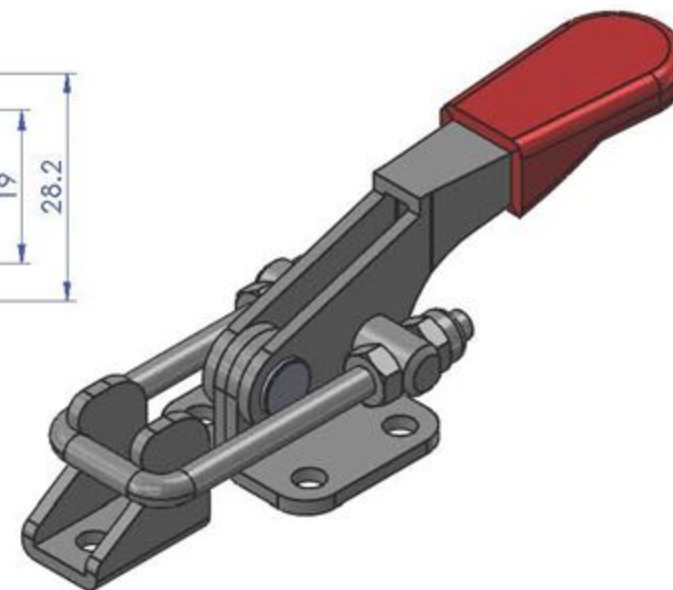

Part No:	GH-431M
Holding Capacity:	318Kg
Weight:	0.225Kg
Latch Plate Supplied:	GH-431-LP

Unit:mm  
Scale: 1:1.5

<b>Good Hand UK Ltd</b>	
TITLE:	
DWG NO.	GH-431M
	A4

Part No:	GH-40323
Holding Capacity:	163Kg
Weight:	0.073Kg
Latch Plate Supplied:	GH-40323-LP

Unit:mm

Scale: 1:1

**Good Hand UK Ltd**

TITLE:

DWG NO. GH-40323

A4

Part No:	GH-40341
Holding Capacity:	900Kg
Weight:	0.68Kg
Latch Plate Supplied:	GH-40341-LP

Unit:mm  
Scale: 1:2

<b>Good Hand UK Ltd</b>	
TITLE:	
DWG NO.	GH-40341
	A4

Part No:	GH-40370
Holding Capacity:	1818Kg
Weight:	1.233Kg
Latch Plate Supplied:	GH-40370-LP

Unit:mm  
Scale: 1:2.5

<b>Good Hand UK Ltd</b>	
TITLE:	
DWG NO.	GH-40370
	A4

Part No:	GH-40380
Holding Capacity:	3400Kg
Weight:	1.57Kg
Latch Plate Supplied:	GH-40370-LP

Unit:mm

Scale: 1:2.5

**Good Hand UK Ltd**

TITLE:

DWG NO. GH-40380

A4

Part No:	GH-40820
Holding Capacity:	200Kg
Weight:	0.111Kg
Latch Plate Supplied:	GH-40820-LP