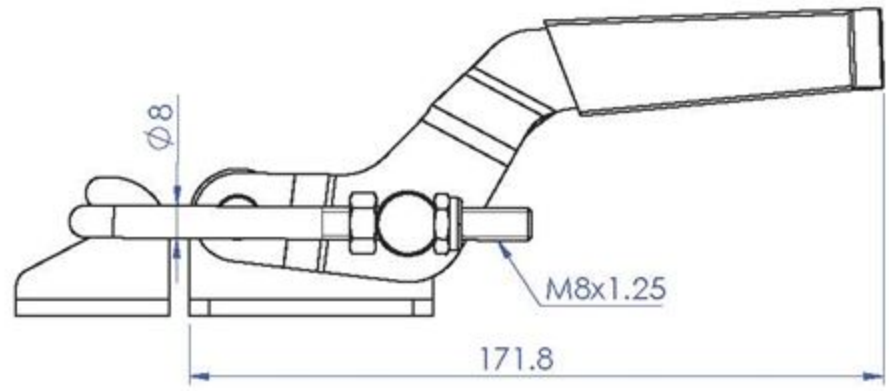

Unit:mm

Scale: 1:1

**Good Hand UK Ltd**

TITLE:

DWG NO. GH-40323

A4

Part No:	GH-40341
Holding Capacity:	900Kg
Weight:	0.68Kg
Latch Plate Supplied:	GH-40341-LP

Unit:mm  
Scale: 1:2

<b>Good Hand UK Ltd</b>	
TITLE:	
DWG NO.	GH-40341
	A4

Part No:	GH-40370
Holding Capacity:	1818Kg
Weight:	1.233Kg
Latch Plate Supplied:	GH-40370-LP

Unit:mm  
Scale: 1:2.5

<b>Good Hand UK Ltd</b>	
TITLE:	
DWG NO.	GH-40370
	A4

Part No:	GH-40380
Holding Capacity:	3400Kg
Weight:	1.57Kg
Latch Plate Supplied:	GH-40370-LP

Unit:mm

Scale: 1:2.5

**Good Hand UK Ltd**

TITLE:

DWG NO. GH-40380

A4

Part No:	GH-40820
Holding Capacity:	200Kg
Weight:	0.111Kg
Latch Plate Supplied:	GH-40820-LP

Unit:mm  
Scale: 1:1.5

**Good Hand UK Ltd**

TITLE:

DWG NO. GH-40820

A4

Part No:	GH-40840
Holding Capacity:	400Kg
Weight:	0.317Kg
Latch Plate Supplied:	GH-40840-LP

Unit:mm  
Scale: 1:2

**Good Hand UK Ltd**