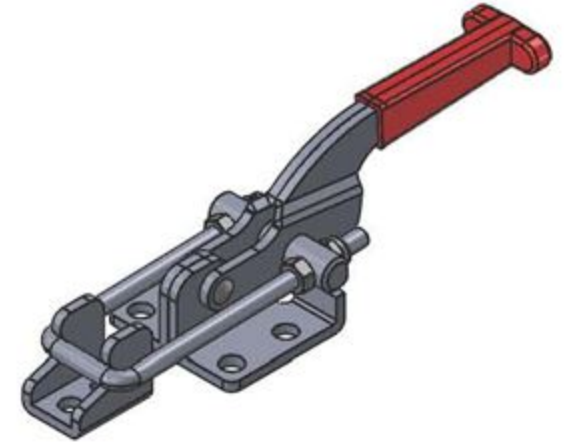

Part No:	GH-431M
Holding Capacity:	318Kg
Weight:	0.225Kg
Latch Plate Supplied:	GH-431-LP

Unit:mm  
Scale: 1:1.5

<b>Good Hand UK Ltd</b>	
TITLE:	
DWG NO.	GH-431M
	A4

Part No:	GH-40323
Holding Capacity:	163Kg
Weight:	0.073Kg
Latch Plate Supplied:	GH-40323-LP

Unit:mm

Scale: 1:1

**Good Hand UK Ltd**

TITLE:

DWG NO. GH-40323

A4

Part No:	GH-40341
Holding Capacity:	900Kg
Weight:	0.68Kg
Latch Plate Supplied:	GH-40341-LP

Unit:mm  
Scale: 1:2

<b>Good Hand UK Ltd</b>	
TITLE:	
DWG NO.	GH-40341
	A4

Part No:	GH-40370
Holding Capacity:	1818Kg
Weight:	1.233Kg
Latch Plate Supplied:	GH-40370-LP

Unit:mm  
Scale: 1:2.5

<b>Good Hand UK Ltd</b>	
TITLE:	
DWG NO.	GH-40370
	A4

Part No:	GH-40380
Holding Capacity:	3400Kg
Weight:	1.57Kg
Latch Plate Supplied:	GH-40370-LP

Unit:mm

Scale: 1:2.5

**Good Hand UK Ltd**

TITLE:

DWG NO. GH-40380

A4

Part No:	GH-40820
Holding Capacity:	200Kg
Weight:	0.111Kg
Latch Plate Supplied:	GH-40820-LP