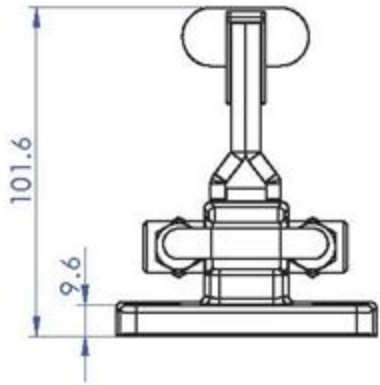

Unit:mm

Scale: 1:1

**Good Hand UK Ltd**

TITLE:

DWG NO. GH-40323

A4

Part No:	GH-40341
Holding Capacity:	900Kg
Weight:	0.68Kg
Latch Plate Supplied:	GH-40341-LP

Unit:mm  
Scale: 1:2

<b>Good Hand UK Ltd</b>	
TITLE:	
DWG NO.	GH-40341
	A4

Part No:	GH-40370
Holding Capacity:	1818Kg
Weight:	1.233Kg
Latch Plate Supplied:	GH-40370-LP

Unit:mm  
Scale: 1:2.5

<b>Good Hand UK Ltd</b>	
TITLE:	
DWG NO.	GH-40370
	A4

Part No:	GH-40380
Holding Capacity:	3400Kg
Weight:	1.57Kg
Latch Plate Supplied:	GH-40370-LP

Unit:mm

Scale: 1:2.5

**Good Hand UK Ltd**

TITLE:

DWG NO. GH-40380

A4

Part No:	GH-40820
Holding Capacity:	200Kg
Weight:	0.111Kg
Latch Plate Supplied:	GH-40820-LP

Unit:mm  
Scale: 1:1.5

**Good Hand UK Ltd**

TITLE:

DWG NO. GH-40820

A4

Part No:	GH-40840
Holding Capacity:	400Kg
Weight:	0.317Kg
Latch Plate Supplied:	GH-40840-LP

Unit:mm  
Scale: 1:2

**Good Hand UK Ltd**