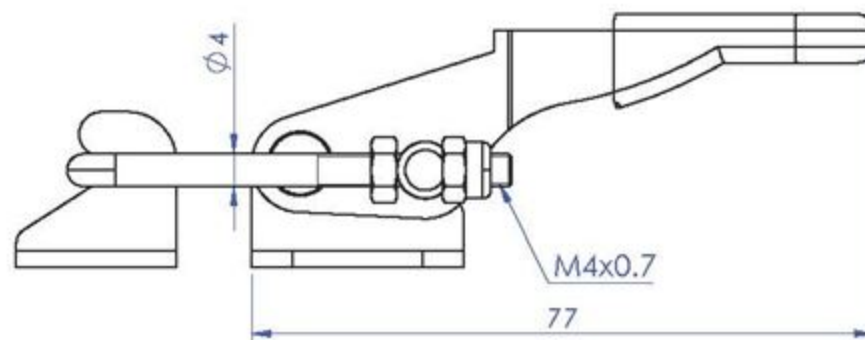

Part No:	GH-431M
Holding Capacity:	318Kg
Weight:	0.225Kg
Latch Plate Supplied:	GH-431-LP

Unit:mm  
Scale: 1:1.5

<b>Good Hand UK Ltd</b>	
TITLE:	
DWG NO.	GH-431M
	A4

Part No:	GH-40323
Holding Capacity:	163Kg
Weight:	0.073Kg
Latch Plate Supplied:	GH-40323-LP

Unit:mm

Scale: 1:1

**Good Hand UK Ltd**

TITLE:

DWG NO. GH-40323

A4

Part No:	GH-40341
Holding Capacity:	900Kg
Weight:	0.68Kg
Latch Plate Supplied:	GH-40341-LP

Unit:mm  
Scale: 1:2

<b>Good Hand UK Ltd</b>	
TITLE:	
DWG NO.	GH-40341
	A4

Part No:	GH-40370
Holding Capacity:	1818Kg
Weight:	1.233Kg
Latch Plate Supplied:	GH-40370-LP

Unit:mm  
Scale: 1:2.5

<b>Good Hand UK Ltd</b>	
TITLE:	
DWG NO.	GH-40370
	A4

Unit:mm  
Scale: 1:1.5

**Good Hand UK Ltd**

TITLE:

DWG NO. GH-40820

A4

Part No:	GH-40840
Holding Capacity:	400Kg
Weight:	0.317Kg
Latch Plate Supplied:	GH-40840-LP

Unit:mm  
Scale: 1:2

**Good Hand UK Ltd**