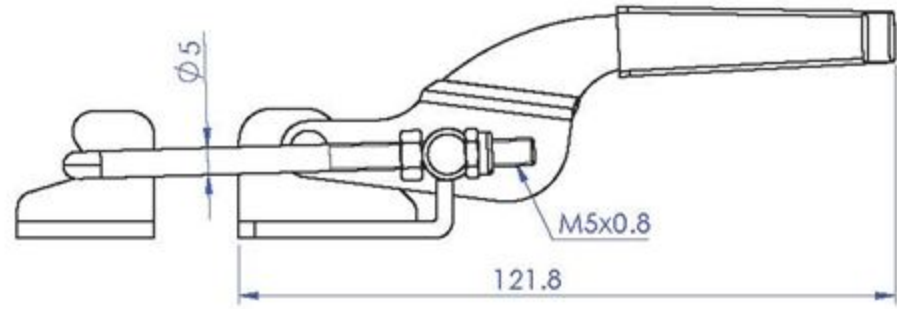

Part No:	GH-431M
Holding Capacity:	318Kg
Weight:	0.225Kg
Latch Plate Supplied:	GH-431-LP

Unit:mm  
Scale: 1:1.5

<b>Good Hand UK Ltd</b>	
TITLE:	
DWG NO.	GH-431M
	A4

Part No:	GH-40323
Holding Capacity:	163Kg
Weight:	0.073Kg
Latch Plate Supplied:	GH-40323-LP

Unit:mm

Scale: 1:1

**Good Hand UK Ltd**

TITLE:

DWG NO. GH-40323

A4

Part No:	GH-40341
Holding Capacity:	900Kg
Weight:	0.68Kg
Latch Plate Supplied:	GH-40341-LP

Unit:mm  
Scale: 1:2

<b>Good Hand UK Ltd</b>	
TITLE:	
DWG NO.	GH-40341
	A4

Part No:	GH-40370
Holding Capacity:	1818Kg
Weight:	1.233Kg
Latch Plate Supplied:	GH-40370-LP

Unit:mm  
Scale: 1:2.5

<b>Good Hand UK Ltd</b>	
TITLE:	
DWG NO.	GH-40370
	A4

Unit:mm  
Scale: 1:1.5

**Good Hand UK Ltd**

TITLE:

DWG NO. GH-40820

A4

Part No:	GH-40840
Holding Capacity:	400Kg
Weight:	0.317Kg
Latch Plate Supplied:	GH-40840-LP

Unit:mm  
Scale: 1:2

**Good Hand UK Ltd**