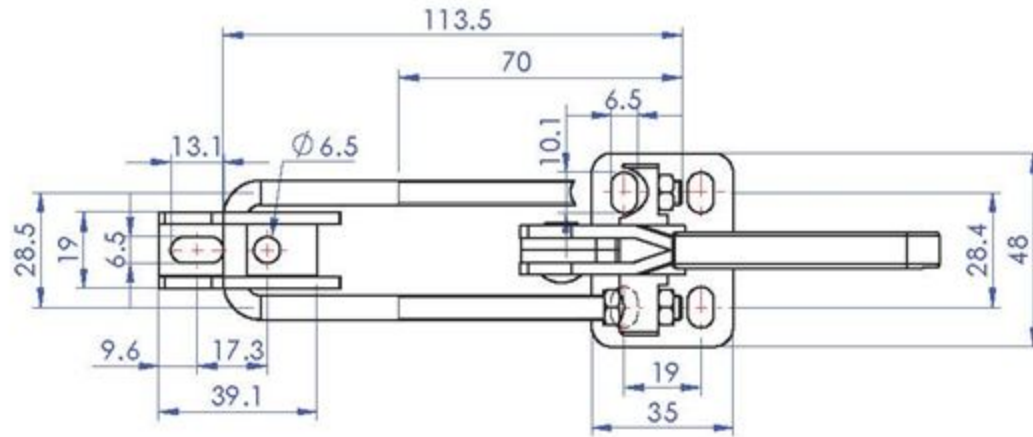

Part No:	GH-40380
Holding Capacity:	3400Kg
Weight:	1.57Kg
Latch Plate Supplied:	GH-40370-LP

Unit:mm

Scale: 1:2.5

**Good Hand UK Ltd**

TITLE:

DWG NO. GH-40380

A4

Part No:	GH-40820
Holding Capacity:	200Kg
Weight:	0.111Kg
Latch Plate Supplied:	GH-40820-LP

Unit:mm  
Scale: 1:1.5

**Good Hand UK Ltd**

TITLE:

DWG NO. GH-40820

A4

Part No:	GH-40840
Holding Capacity:	400Kg
Weight:	0.317Kg
Latch Plate Supplied:	GH-40840-LP

Unit:mm  
Scale: 1:2

**Good Hand UK Ltd**

TITLE:

DWG NO. GH-40840

A4

Part No:	GH-40870
Holding Capacity:	700Kg
Weight:	0.66Kg
Latch Plate Supplied:	GH-40870-LP

Unit:mm  
Scale: 1:2

**Good Hand UK Ltd**

TITLE:

DWG NO. GH-40870

A4

Part No:	GH-42000
Holding Capacity:	2000 Kg
Handle Opens:	136°
Weight:	1.6 Kg
Travel path:	38~88 mm

Drawing Scale: 1:4  
Unit: mm

**Good Hand UK Ltd**

TITLE:		
DWG NO.	GH-42000	A4

Part No:	GH-44000
Holding Capacity:	4000 Kg
Handle Opens:	120°
Weight:	2.5 Kg
Travel path:	52~112 mm