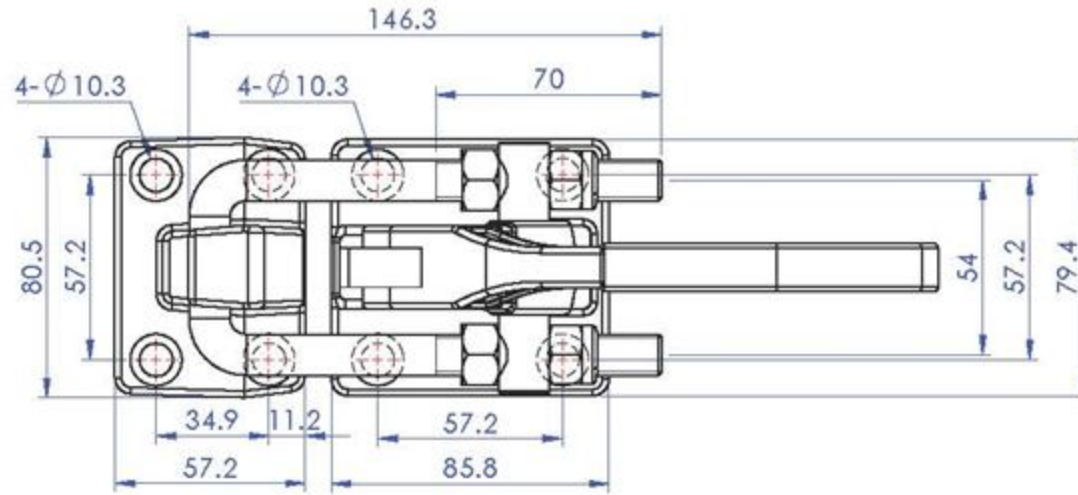

Unit:mm

Scale: 1:1

**Good Hand UK Ltd**

TITLE:

DWG NO. GH-40323

A4

Part No:	GH-40341
Holding Capacity:	900Kg
Weight:	0.68Kg
Latch Plate Supplied:	GH-40341-LP

Unit:mm  
Scale: 1:2

<b>Good Hand UK Ltd</b>	
TITLE:	
DWG NO.	GH-40341
	A4

Part No:	GH-40370
Holding Capacity:	1818Kg
Weight:	1.233Kg
Latch Plate Supplied:	GH-40370-LP

Unit:mm  
Scale: 1:2.5

<b>Good Hand UK Ltd</b>	
TITLE:	
DWG NO.	GH-40370
	A4

Part No:	GH-40380
Holding Capacity:	3400Kg
Weight:	1.57Kg
Latch Plate Supplied:	GH-40370-LP

Unit:mm

Scale: 1:2.5

**Good Hand UK Ltd**

TITLE:

DWG NO. GH-40380

A4

Part No:	GH-40820
Holding Capacity:	200Kg
Weight:	0.111Kg
Latch Plate Supplied:	GH-40820-LP

Unit:mm  
Scale: 1:1.5

**Good Hand UK Ltd**

TITLE:

DWG NO. GH-40820

A4

Part No:	GH-40840
Holding Capacity:	400Kg
Weight:	0.317Kg
Latch Plate Supplied:	GH-40840-LP

Unit:mm  
Scale: 1:2

**Good Hand UK Ltd**