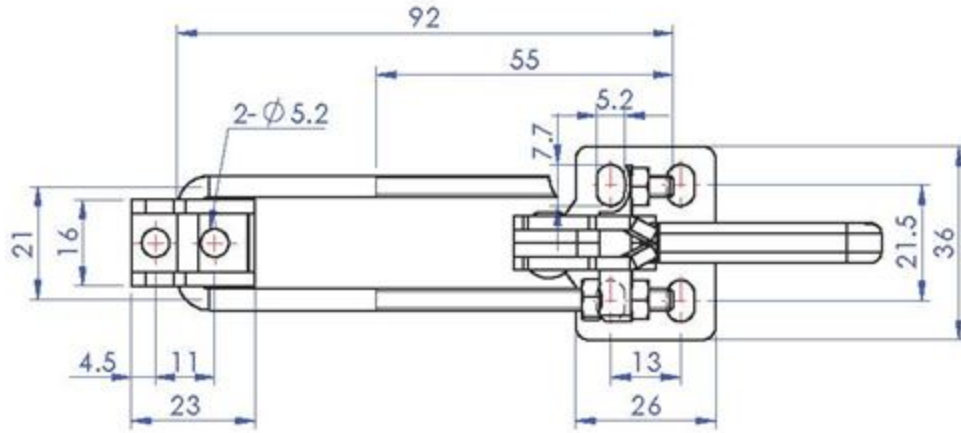

<b>Good Hand UK Ltd</b>	
TITLE:	
DWG NO.	GH-40341
	A4

Part No:	GH-40370
Holding Capacity:	1818Kg
Weight:	1.233Kg
Latch Plate Supplied:	GH-40370-LP

Unit:mm  
Scale: 1:2.5

<b>Good Hand UK Ltd</b>	
TITLE:	
DWG NO.	GH-40370
	A4

Part No:	GH-40380
Holding Capacity:	3400Kg
Weight:	1.57Kg
Latch Plate Supplied:	GH-40370-LP

Unit:mm

Scale: 1:2.5

**Good Hand UK Ltd**

TITLE:

DWG NO. GH-40380

A4

Part No:	GH-40820
Holding Capacity:	200Kg
Weight:	0.111Kg
Latch Plate Supplied:	GH-40820-LP

Unit:mm  
Scale: 1:1.5

**Good Hand UK Ltd**

TITLE:

DWG NO. GH-40820

A4

Part No:	GH-40840
Holding Capacity:	400Kg
Weight:	0.317Kg
Latch Plate Supplied:	GH-40840-LP

Unit:mm  
Scale: 1:2

**Good Hand UK Ltd**

TITLE:

DWG NO. GH-40840

A4

Part No:	GH-40870
Holding Capacity:	700Kg
Weight:	0.66Kg
Latch Plate Supplied:	GH-40870-LP

Unit:mm  
Scale: 1:2

**Good Hand UK Ltd**

TITLE:

DWG NO. GH-40870