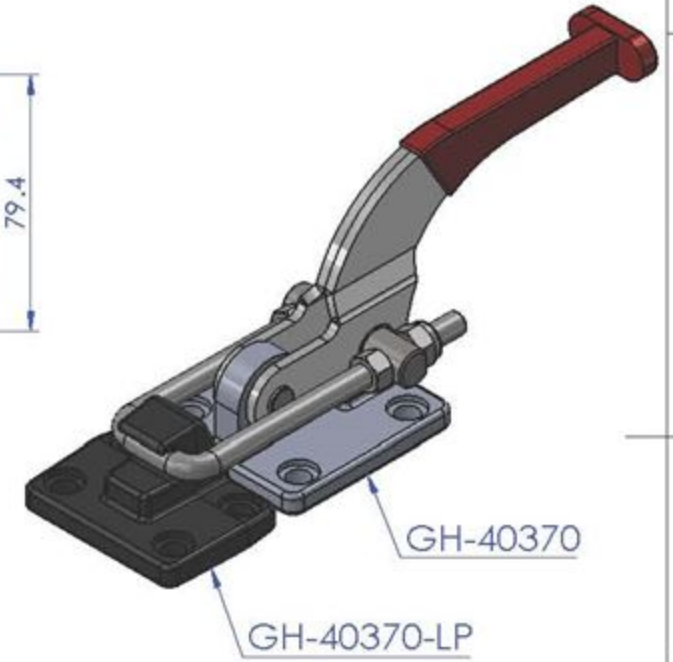

Part No:	GH-431M
Holding Capacity:	318Kg
Weight:	0.225Kg
Latch Plate Supplied:	GH-431-LP

Unit:mm  
Scale: 1:1.5

<b>Good Hand UK Ltd</b>	
TITLE:	
DWG NO.	GH-431M
	A4

Part No:	GH-40323
Holding Capacity:	163Kg
Weight:	0.073Kg
Latch Plate Supplied:	GH-40323-LP

Unit:mm

Scale: 1:1

**Good Hand UK Ltd**

TITLE:

DWG NO. GH-40323

A4

Part No:	GH-40341
Holding Capacity:	900Kg
Weight:	0.68Kg
Latch Plate Supplied:	GH-40341-LP

Unit:mm  
Scale: 1:2

<b>Good Hand UK Ltd</b>	
TITLE:	
DWG NO.	GH-40341
	A4

Part No:	GH-40370
Holding Capacity:	1818Kg
Weight:	1.233Kg
Latch Plate Supplied:	GH-40370-LP

Unit:mm  
Scale: 1:2.5

<b>Good Hand UK Ltd</b>	
TITLE:	
DWG NO.	GH-40370
	A4

Part No:	GH-40380
Holding Capacity:	3400Kg
Weight:	1.57Kg
Latch Plate Supplied:	GH-40370-LP

Unit:mm

Scale: 1:2.5

**Good Hand UK Ltd**

TITLE:

DWG NO. GH-40380

A4

Part No:	GH-40820
Holding Capacity:	200Kg
Weight:	0.111Kg
Latch Plate Supplied:	GH-40820-LP