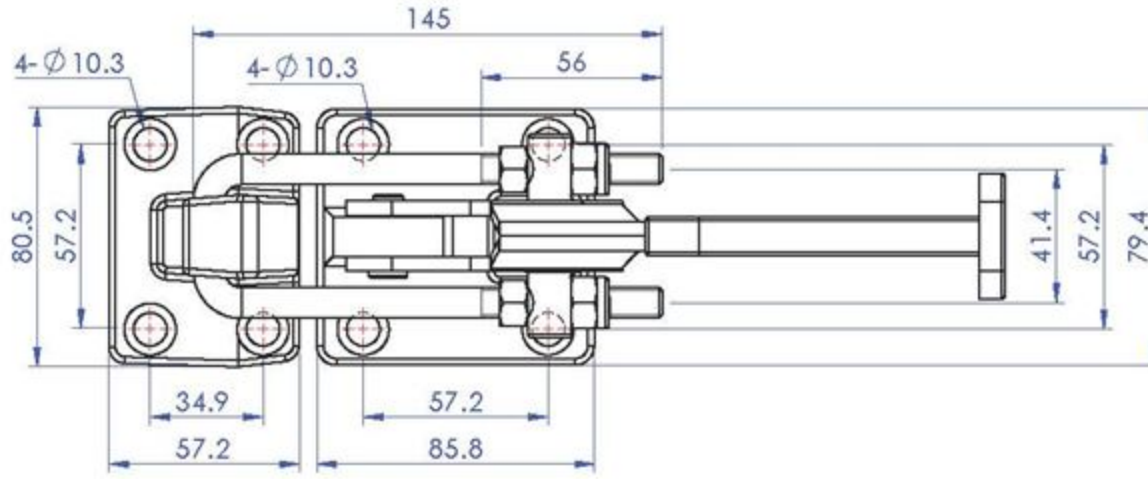

Unit:mm

Scale: 1:1

**Good Hand UK Ltd**

TITLE:

DWG NO. GH-40323

A4

Part No:	GH-40341
Holding Capacity:	900Kg
Weight:	0.68Kg
Latch Plate Supplied:	GH-40341-LP

Unit:mm  
Scale: 1:2

<b>Good Hand UK Ltd</b>	
TITLE:	
DWG NO.	GH-40341
	A4

Part No:	GH-40370
Holding Capacity:	1818Kg
Weight:	1.233Kg
Latch Plate Supplied:	GH-40370-LP

Unit:mm  
Scale: 1:2.5

<b>Good Hand UK Ltd</b>	
TITLE:	
DWG NO.	GH-40370
	A4

Part No:	GH-40380
Holding Capacity:	3400Kg
Weight:	1.57Kg
Latch Plate Supplied:	GH-40370-LP

Unit:mm

Scale: 1:2.5

**Good Hand UK Ltd**

TITLE:

DWG NO. GH-40380

A4

Part No:	GH-40820
Holding Capacity:	200Kg
Weight:	0.111Kg
Latch Plate Supplied:	GH-40820-LP

Unit:mm  
Scale: 1:1.5

**Good Hand UK Ltd**

TITLE:

DWG NO. GH-40820

A4

Part No:	GH-40840
Holding Capacity:	400Kg
Weight:	0.317Kg
Latch Plate Supplied:	GH-40840-LP

Unit:mm  
Scale: 1:2

**Good Hand UK Ltd**