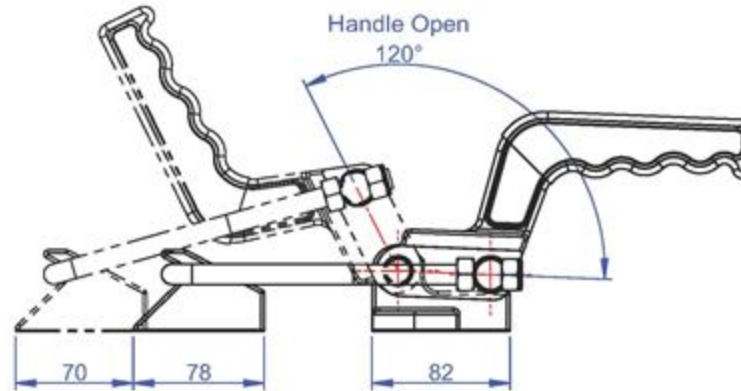

Unit:mm  
Scale: 1:1.5

**Good Hand UK Ltd**

TITLE:

DWG NO. GH-40820

A4

Part No:	GH-40840
Holding Capacity:	400Kg
Weight:	0.317Kg
Latch Plate Supplied:	GH-40840-LP

Unit:mm  
Scale: 1:2

**Good Hand UK Ltd**

TITLE:

DWG NO. GH-40840

A4

Part No:	GH-40870
Holding Capacity:	700Kg
Weight:	0.66Kg
Latch Plate Supplied:	GH-40870-LP

Unit:mm  
Scale: 1:2

**Good Hand UK Ltd**

TITLE:

DWG NO. GH-40870

A4

Part No:	GH-42000
Holding Capacity:	2000 Kg
Handle Opens:	136°
Weight:	1.6 Kg
Travel path:	38~88 mm

Drawing Scale: 1:4  
Unit: mm

**Good Hand UK Ltd**

TITLE:		
DWG NO.	GH-42000	A4

Part No:	GH-44000
Holding Capacity:	4000 Kg
Handle Opens:	120°
Weight:	2.5 Kg
Travel path:	52~112 mm

Drawing Scale: 1:4  
Unit: mm

**Good Hand UK Ltd**

TITLE:

DWG NO.

GH-44000

A4