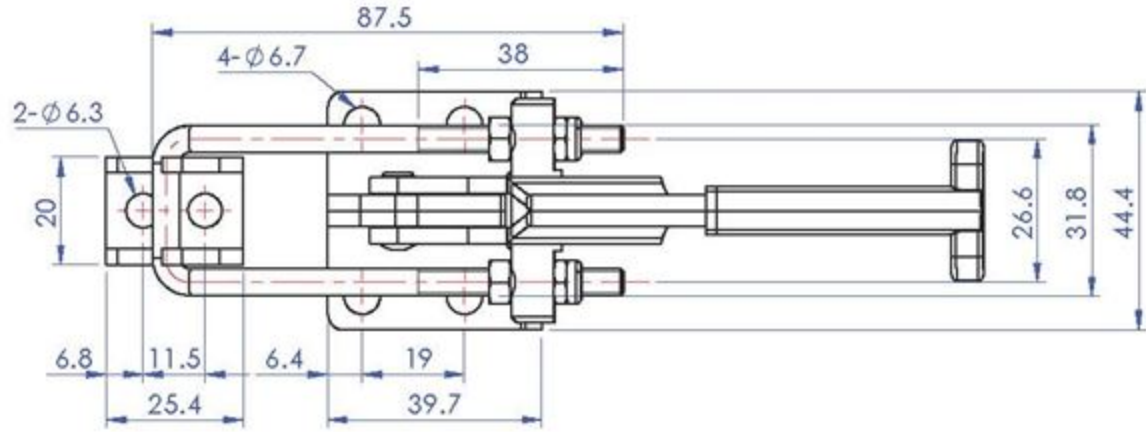

Part No:	GH-431M
Holding Capacity:	318Kg
Weight:	0.225Kg
Latch Plate Supplied:	GH-431-LP

Unit:mm  
Scale: 1:1.5

<b>Good Hand UK Ltd</b>	
TITLE:	
DWG NO.	GH-431M
	A4

Part No:	GH-40323
Holding Capacity:	163Kg
Weight:	0.073Kg
Latch Plate Supplied:	GH-40323-LP

Unit:mm

Scale: 1:1

**Good Hand UK Ltd**

TITLE:

DWG NO. GH-40323

A4

Part No:	GH-40341
Holding Capacity:	900Kg
Weight:	0.68Kg
Latch Plate Supplied:	GH-40341-LP

Unit:mm  
Scale: 1:2

<b>Good Hand UK Ltd</b>	
TITLE:	
DWG NO.	GH-40341
	A4

Part No:	GH-40370
Holding Capacity:	1818Kg
Weight:	1.233Kg
Latch Plate Supplied:	GH-40370-LP

Unit:mm  
Scale: 1:2.5

<b>Good Hand UK Ltd</b>	
TITLE:	
DWG NO.	GH-40370
	A4

Unit:mm  
Scale: 1:1.5

**Good Hand UK Ltd**

TITLE:

DWG NO. GH-40820

A4

Part No:	GH-40840
Holding Capacity:	400Kg
Weight:	0.317Kg
Latch Plate Supplied:	GH-40840-LP

Unit:mm  
Scale: 1:2

**Good Hand UK Ltd**