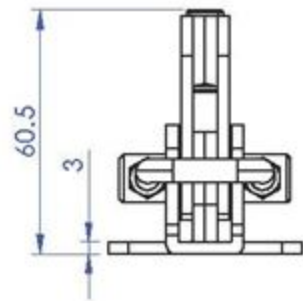

Part No:	GH-40380
Holding Capacity:	3400Kg
Weight:	1.57Kg
Latch Plate Supplied:	GH-40370-LP

Unit:mm

Scale: 1:2.5

**Good Hand UK Ltd**

TITLE:

DWG NO. GH-40380

A4

Part No:	GH-40820
Holding Capacity:	200Kg
Weight:	0.111Kg
Latch Plate Supplied:	GH-40820-LP

Unit:mm  
Scale: 1:1.5

**Good Hand UK Ltd**

TITLE:

DWG NO. GH-40820

A4

Part No:	GH-40840
Holding Capacity:	400Kg
Weight:	0.317Kg
Latch Plate Supplied:	GH-40840-LP

Unit:mm  
Scale: 1:2

**Good Hand UK Ltd**

TITLE:

DWG NO. GH-40840

A4

Part No:	GH-40870
Holding Capacity:	700Kg
Weight:	0.66Kg
Latch Plate Supplied:	GH-40870-LP

Unit:mm  
Scale: 1:2

**Good Hand UK Ltd**

TITLE:

DWG NO. GH-40870

A4

Part No:	GH-42000
Holding Capacity:	2000 Kg
Handle Opens:	136°
Weight:	1.6 Kg
Travel path:	38~88 mm

Drawing Scale: 1:4  
Unit: mm

**Good Hand UK Ltd**

TITLE:		
DWG NO.	GH-42000	A4

Part No:	GH-44000
Holding Capacity:	4000 Kg
Handle Opens:	120°
Weight:	2.5 Kg
Travel path:	52~112 mm