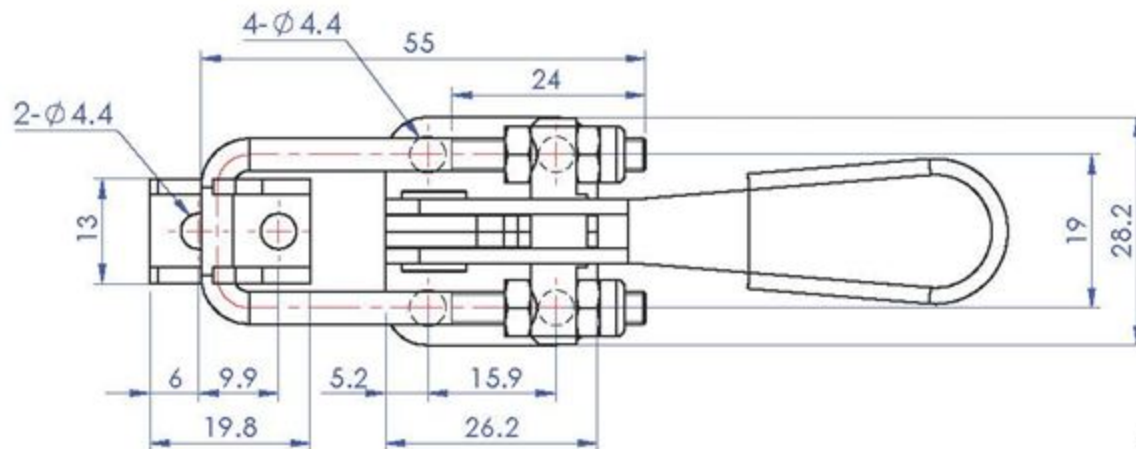

Part No:	GH-431M
Holding Capacity:	318Kg
Weight:	0.225Kg
Latch Plate Supplied:	GH-431-LP

Unit:mm  
Scale: 1:1.5

<b>Good Hand UK Ltd</b>	
TITLE:	
DWG NO.	GH-431M
	A4

Part No:	GH-40323
Holding Capacity:	163Kg
Weight:	0.073Kg
Latch Plate Supplied:	GH-40323-LP

Unit:mm

Scale: 1:1

**Good Hand UK Ltd**

TITLE:

DWG NO. GH-40323

A4

Part No:	GH-40341
Holding Capacity:	900Kg
Weight:	0.68Kg
Latch Plate Supplied:	GH-40341-LP

Unit:mm  
Scale: 1:2

<b>Good Hand UK Ltd</b>	
TITLE:	
DWG NO.	GH-40341
	A4

Part No:	GH-40370
Holding Capacity:	1818Kg
Weight:	1.233Kg
Latch Plate Supplied:	GH-40370-LP

Unit:mm  
Scale: 1:2.5

<b>Good Hand UK Ltd</b>	
TITLE:	
DWG NO.	GH-40370
	A4

Unit:mm  
Scale: 1:1.5

**Good Hand UK Ltd**

TITLE:

DWG NO. GH-40820

A4

Part No:	GH-40840
Holding Capacity:	400Kg
Weight:	0.317Kg
Latch Plate Supplied:	GH-40840-LP

Unit:mm  
Scale: 1:2

**Good Hand UK Ltd**