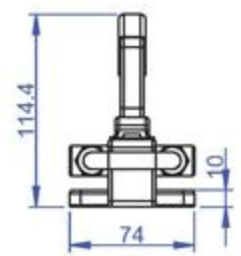

Unit:mm  
Scale: 1:1.5

**Good Hand UK Ltd**

TITLE:

DWG NO. GH-40820

A4

Part No:	GH-40840
Holding Capacity:	400Kg
Weight:	0.317Kg
Latch Plate Supplied:	GH-40840-LP

Unit:mm  
Scale: 1:2

**Good Hand UK Ltd**

TITLE:

DWG NO. GH-40840

A4

Part No:	GH-40870
Holding Capacity:	700Kg
Weight:	0.66Kg
Latch Plate Supplied:	GH-40870-LP

Unit:mm  
Scale: 1:2

**Good Hand UK Ltd**

TITLE:

DWG NO. GH-40870

A4

Part No:	GH-42000
Holding Capacity:	2000 Kg
Handle Opens:	136°
Weight:	1.6 Kg
Travel path:	38~88 mm

Drawing Scale: 1:4  
Unit: mm

**Good Hand UK Ltd**

TITLE:		
DWG NO.	GH-42000	A4

Part No:	GH-44000
Holding Capacity:	4000 Kg
Handle Opens:	120°
Weight:	2.5 Kg
Travel path:	52~112 mm

Drawing Scale: 1:4  
Unit: mm

**Good Hand UK Ltd**

TITLE:

DWG NO.

GH-44000

A4