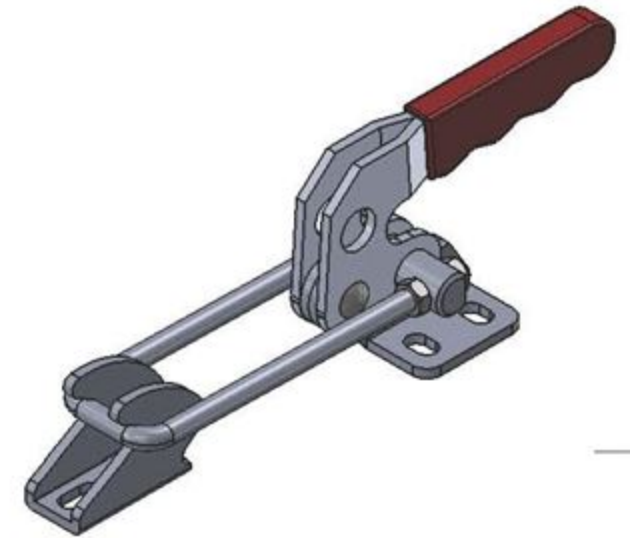

Part No:	GH-40380
Holding Capacity:	3400Kg
Weight:	1.57Kg
Latch Plate Supplied:	GH-40370-LP

Unit:mm

Scale: 1:2.5

**Good Hand UK Ltd**

TITLE:

DWG NO. GH-40380

A4

Part No:	GH-40820
Holding Capacity:	200Kg
Weight:	0.111Kg
Latch Plate Supplied:	GH-40820-LP

Unit:mm  
Scale: 1:1.5

**Good Hand UK Ltd**

TITLE:

DWG NO. GH-40820

A4

Part No:	GH-40840
Holding Capacity:	400Kg
Weight:	0.317Kg
Latch Plate Supplied:	GH-40840-LP

Unit:mm  
Scale: 1:2

**Good Hand UK Ltd**

TITLE:

DWG NO. GH-40840

A4

Part No:	GH-40870
Holding Capacity:	700Kg
Weight:	0.66Kg
Latch Plate Supplied:	GH-40870-LP

Unit:mm  
Scale: 1:2

**Good Hand UK Ltd**

TITLE:

DWG NO. GH-40870