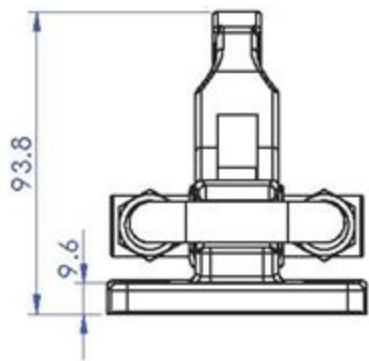

Unit:mm

Scale: 1:1

**Good Hand UK Ltd**

TITLE:

DWG NO. GH-40323

A4

Part No:	GH-40341
Holding Capacity:	900Kg
Weight:	0.68Kg
Latch Plate Supplied:	GH-40341-LP

Unit:mm  
Scale: 1:2

<b>Good Hand UK Ltd</b>	
TITLE:	
DWG NO.	GH-40341
	A4

Part No:	GH-40370
Holding Capacity:	1818Kg
Weight:	1.233Kg
Latch Plate Supplied:	GH-40370-LP

Unit:mm  
Scale: 1:2.5

<b>Good Hand UK Ltd</b>	
TITLE:	
DWG NO.	GH-40370
	A4

Part No:	GH-40380
Holding Capacity:	3400Kg
Weight:	1.57Kg
Latch Plate Supplied:	GH-40370-LP

Unit:mm

Scale: 1:2.5

**Good Hand UK Ltd**

TITLE:

DWG NO. GH-40380

A4

Part No:	GH-40820
Holding Capacity:	200Kg
Weight:	0.111Kg
Latch Plate Supplied:	GH-40820-LP

Unit:mm  
Scale: 1:1.5

**Good Hand UK Ltd**

TITLE:

DWG NO. GH-40820

A4

Part No:	GH-40840
Holding Capacity:	400Kg
Weight:	0.317Kg
Latch Plate Supplied:	GH-40840-LP

Unit:mm  
Scale: 1:2

**Good Hand UK Ltd**