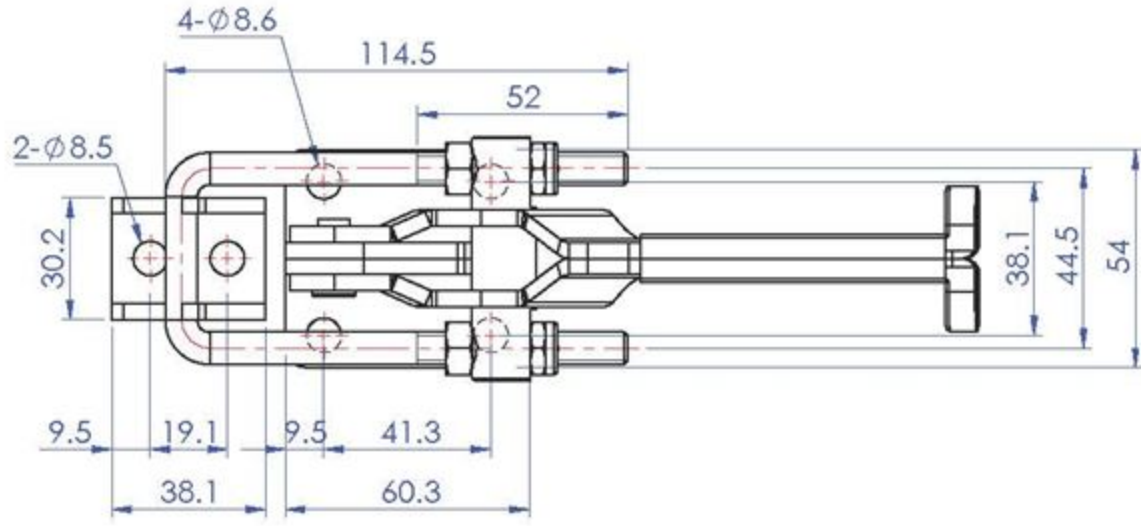

Unit:mm

Scale: 1:1

**Good Hand UK Ltd**

TITLE:

DWG NO. GH-40323

A4

Part No:	GH-40341
Holding Capacity:	900Kg
Weight:	0.68Kg
Latch Plate Supplied:	GH-40341-LP

Unit:mm  
Scale: 1:2

<b>Good Hand UK Ltd</b>	
TITLE:	
DWG NO.	GH-40341
	A4

Part No:	GH-40370
Holding Capacity:	1818Kg
Weight:	1.233Kg
Latch Plate Supplied:	GH-40370-LP

Unit:mm  
Scale: 1:2.5

<b>Good Hand UK Ltd</b>	
TITLE:	
DWG NO.	GH-40370
	A4

Part No:	GH-40380
Holding Capacity:	3400Kg
Weight:	1.57Kg
Latch Plate Supplied:	GH-40370-LP

Unit:mm

Scale: 1:2.5

**Good Hand UK Ltd**

TITLE:

DWG NO. GH-40380

A4

Part No:	GH-40820
Holding Capacity:	200Kg
Weight:	0.111Kg
Latch Plate Supplied:	GH-40820-LP

Unit:mm  
Scale: 1:1.5

**Good Hand UK Ltd**

TITLE:

DWG NO. GH-40820

A4

Part No:	GH-40840
Holding Capacity:	400Kg
Weight:	0.317Kg
Latch Plate Supplied:	GH-40840-LP

Unit:mm  
Scale: 1:2

**Good Hand UK Ltd**