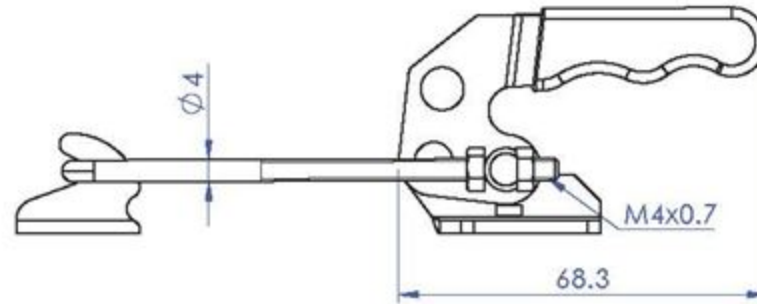

<b>Good Hand UK Ltd</b>	
TITLE:	
DWG NO.	GH-40341
	A4

Part No:	GH-40370
Holding Capacity:	1818Kg
Weight:	1.233Kg
Latch Plate Supplied:	GH-40370-LP

Unit:mm  
Scale: 1:2.5

<b>Good Hand UK Ltd</b>	
TITLE:	
DWG NO.	GH-40370
	A4

Part No:	GH-40380
Holding Capacity:	3400Kg
Weight:	1.57Kg
Latch Plate Supplied:	GH-40370-LP

Unit:mm

Scale: 1:2.5

**Good Hand UK Ltd**

TITLE:

DWG NO. GH-40380

A4

Part No:	GH-40820
Holding Capacity:	200Kg
Weight:	0.111Kg
Latch Plate Supplied:	GH-40820-LP

Unit:mm  
Scale: 1:1.5

**Good Hand UK Ltd**

TITLE:

DWG NO. GH-40820

A4

Part No:	GH-40840
Holding Capacity:	400Kg
Weight:	0.317Kg
Latch Plate Supplied:	GH-40840-LP

Unit:mm  
Scale: 1:2

**Good Hand UK Ltd**

TITLE:

DWG NO. GH-40840

A4

Part No:	GH-40870
Holding Capacity:	700Kg
Weight:	0.66Kg
Latch Plate Supplied:	GH-40870-LP

Unit:mm  
Scale: 1:2

**Good Hand UK Ltd**

TITLE:

DWG NO. GH-40870