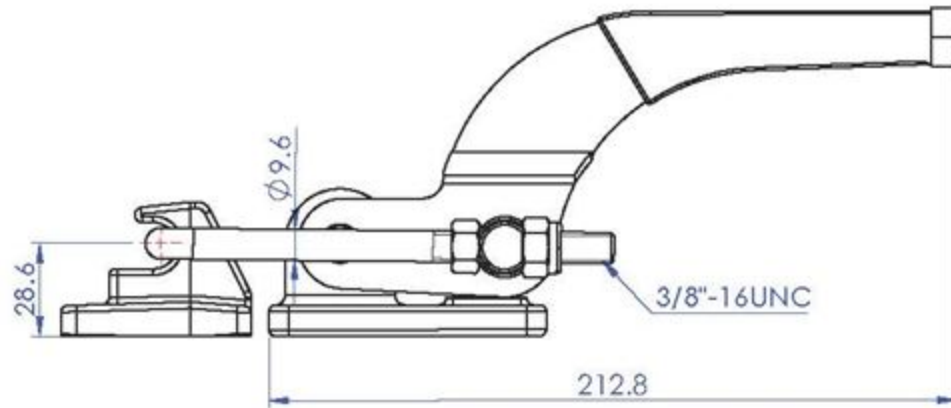

Unit:mm

Scale: 1:1

**Good Hand UK Ltd**

TITLE:

DWG NO. GH-40323

A4

Part No:	GH-40341
Holding Capacity:	900Kg
Weight:	0.68Kg
Latch Plate Supplied:	GH-40341-LP

Unit:mm  
Scale: 1:2

<b>Good Hand UK Ltd</b>	
TITLE:	
DWG NO.	GH-40341
	A4

Part No:	GH-40370
Holding Capacity:	1818Kg
Weight:	1.233Kg
Latch Plate Supplied:	GH-40370-LP

Unit:mm  
Scale: 1:2.5

<b>Good Hand UK Ltd</b>	
TITLE:	
DWG NO.	GH-40370
	A4

Part No:	GH-40380
Holding Capacity:	3400Kg
Weight:	1.57Kg
Latch Plate Supplied:	GH-40370-LP

Unit:mm

Scale: 1:2.5

**Good Hand UK Ltd**

TITLE:

DWG NO. GH-40380

A4

Part No:	GH-40820
Holding Capacity:	200Kg
Weight:	0.111Kg
Latch Plate Supplied:	GH-40820-LP

Unit:mm  
Scale: 1:1.5

**Good Hand UK Ltd**

TITLE:

DWG NO. GH-40820

A4

Part No:	GH-40840
Holding Capacity:	400Kg
Weight:	0.317Kg
Latch Plate Supplied:	GH-40840-LP

Unit:mm  
Scale: 1:2

**Good Hand UK Ltd**