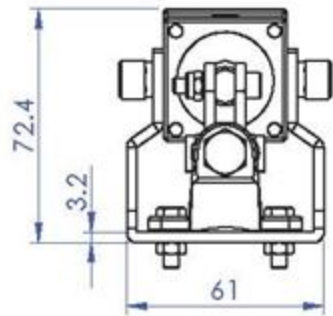

Part No:	GH-31200HL-A
Holding Capacity:	1200Kg
Plunger Stroke:	32mm
Weight:	3.37Kg
Spindle Supplied:	SA-107515
Air Connection Size:	1/8NPT

Unit:mm
Scale: 1:4

Good Hand UK Ltd

TITLE:

DWG NO.

GH-31200HL-A

A4

Part No:	GH-32500HL-A
Holding Capacity:	2500Kg
Plunger Stroke:	75mm
Weight:	7.03Kg
Spindle Supplied:	SA-127517
Air Connection Size:	1/8NPT

Unit:mm
Scale: 1:5

Good Hand UK Ltd

TITLE:

DWG NO.

GH-32500HL-A

A4

Part No:	GH-36003-A
Holding Capacity:	272Kg
Plunger Stroke:	18.3 mm
Weight:	0.94Kg
Spindle Supplied:	SA-085012
Air Connection Size:	1/8NPT

Unit:mm
Scale: 1:2.5

Good Hand UK Ltd

TITLE:

DWG NO.

GH-36003-A

A4

Part No:	GH-36301-A
Holding Capacity:	45Kg
Plunger Stroke:	6.8 mm
Weight:	0.263Kg
Spindle Supplied:	SA-042007(NYLON)
Air Connection Size:	1/8NPT

Unit:mm
Scale: 1:1.5

Good Hand UK Ltd

TITLE:

DWG NO.

GH-36301-A

A4

Part No:	GH-36330-A
Holding Capacity:	1136Kg
Plunger Stroke:	30.4 mm
Weight:	2.663Kg
Spindle Supplied:	SA-105015
Air Connection Size:	1/8NPT

Unit:mm
Scale: 1:3

Good Hand UK Ltd