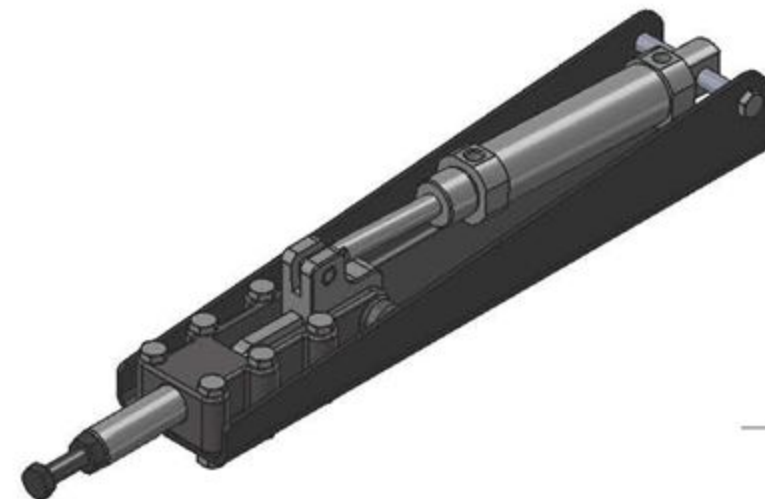

Part No:	GH-30600HL-A
Holding Capacity:	600Kg
Plunger Stroke:	25mm
Weight:	1.225Kg
Spindle Supplied:	SA-086512
Air Connection Size:	1/8NPT

Unit:mm

Scale: 1:3

Good Hand UK Ltd

TITLE:

DWG NO.

GH-30600HL-A

A4

Part No:	GH-31200HL-A
Holding Capacity:	1200Kg
Plunger Stroke:	32mm
Weight:	3.37Kg
Spindle Supplied:	SA-107515
Air Connection Size:	1/8NPT

Unit:mm
Scale: 1:4

Good Hand UK Ltd

TITLE:

DWG NO.

GH-31200HL-A

A4

Part No:	GH-32500HL-A
Holding Capacity:	2500Kg
Plunger Stroke:	75mm
Weight:	7.03Kg
Spindle Supplied:	SA-127517
Air Connection Size:	1/8NPT

Unit:mm
Scale: 1:5

Good Hand UK Ltd

TITLE:

DWG NO.

GH-32500HL-A

A4

Part No:	GH-36003-A
Holding Capacity:	272Kg
Plunger Stroke:	18.3 mm
Weight:	0.94Kg
Spindle Supplied:	SA-085012
Air Connection Size:	1/8NPT

Unit:mm
Scale: 1:2.5

Good Hand UK Ltd

TITLE:

DWG NO.

GH-36003-A

A4

Part No:	GH-36301-A
Holding Capacity:	45Kg
Plunger Stroke:	6.8 mm
Weight:	0.263Kg
Spindle Supplied:	SA-042007(NYLON)
Air Connection Size:	1/8NPT

Unit:mm
Scale: 1:1.5