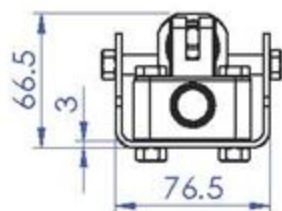

Part No:	GH-30600HL-A
Holding Capacity:	600Kg
Plunger Stroke:	25mm
Weight:	1.225Kg
Spindle Supplied:	SA-086512
Air Connection Size:	1/8NPT

Unit:mm

Scale: 1:3

Good Hand UK Ltd

TITLE:

DWG NO.

GH-30600HL-A

A4

Part No:	GH-31200HL-A
Holding Capacity:	1200Kg
Plunger Stroke:	32mm
Weight:	3.37Kg
Spindle Supplied:	SA-107515
Air Connection Size:	1/8NPT

Unit:mm
Scale: 1:4

Good Hand UK Ltd

TITLE:

DWG NO.

GH-31200HL-A

A4

Part No:	GH-32500HL-A
Holding Capacity:	2500Kg
Plunger Stroke:	75mm
Weight:	7.03Kg
Spindle Supplied:	SA-127517
Air Connection Size:	1/8NPT

Unit:mm
Scale: 1:5

Good Hand UK Ltd

TITLE:

DWG NO.

GH-32500HL-A

A4

Part No:	GH-36003-A
Holding Capacity:	272Kg
Plunger Stroke:	18.3 mm
Weight:	0.94Kg
Spindle Supplied:	SA-085012
Air Connection Size:	1/8NPT

Unit:mm
Scale: 1:2.5

Good Hand UK Ltd

TITLE:

DWG NO.

GH-36003-A

A4

Part No:	GH-36301-A
Holding Capacity:	45Kg
Plunger Stroke:	6.8 mm
Weight:	0.263Kg
Spindle Supplied:	SA-042007(NYLON)
Air Connection Size:	1/8NPT

Unit:mm
Scale: 1:1.5