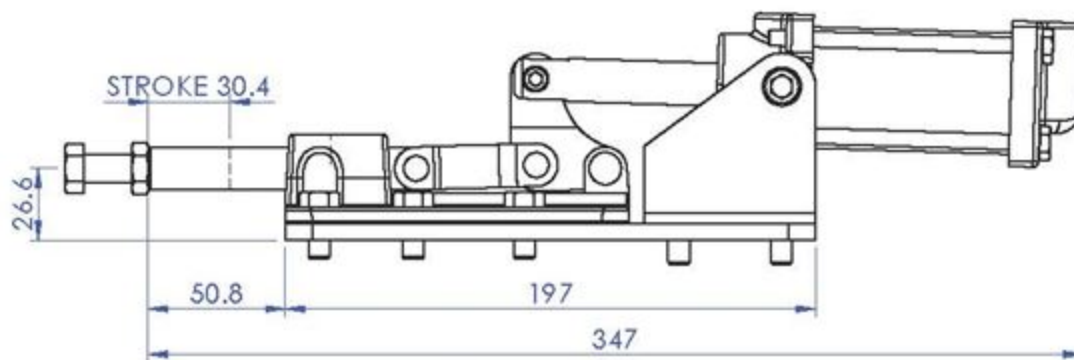

Part No:	GH-30600HL-A
Holding Capacity:	600Kg
Plunger Stroke:	25mm
Weight:	1.225Kg
Spindle Supplied:	SA-086512
Air Connection Size:	1/8NPT

Unit:mm

Scale: 1:3

Good Hand UK Ltd

TITLE:

DWG NO.

GH-30600HL-A

A4

Unit:mm
Scale: 1:5

Good Hand UK Ltd

TITLE:

DWG NO.

GH-32500HL-A

A4

Part No:	GH-36003-A
Holding Capacity:	272Kg
Plunger Stroke:	18.3 mm
Weight:	0.94Kg
Spindle Supplied:	SA-085012
Air Connection Size:	1/8NPT

Unit:mm
Scale: 1:2.5

Good Hand UK Ltd

TITLE:

DWG NO.

GH-36003-A

A4

Part No:	GH-36301-A
Holding Capacity:	45Kg
Plunger Stroke:	6.8 mm
Weight:	0.263Kg
Spindle Supplied:	SA-042007(NYLON)
Air Connection Size:	1/8NPT

Unit:mm
Scale: 1:1.5

Good Hand UK Ltd

TITLE:

DWG NO.

GH-36301-A

A4

Part No:	GH-36330-A
Holding Capacity:	1136Kg
Plunger Stroke:	30.4 mm
Weight:	2.663Kg
Spindle Supplied:	SA-105015
Air Connection Size:	1/8NPT

Unit:mm
Scale: 1:3

Good Hand UK Ltd