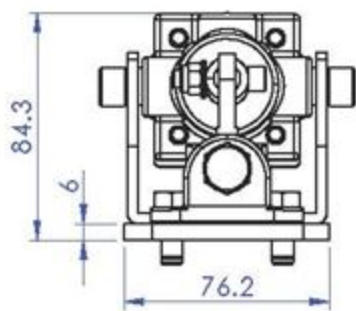

Part No:	GH-31200HL-A
Holding Capacity:	1200Kg
Plunger Stroke:	32mm
Weight:	3.37Kg
Spindle Supplied:	SA-107515
Air Connection Size:	1/8NPT

Unit:mm
Scale: 1:4

Good Hand UK Ltd

TITLE:

DWG NO.

GH-31200HL-A

A4

Part No:	GH-32500HL-A
Holding Capacity:	2500Kg
Plunger Stroke:	75mm
Weight:	7.03Kg
Spindle Supplied:	SA-127517
Air Connection Size:	1/8NPT

Unit:mm
Scale: 1:5

Good Hand UK Ltd

TITLE:

DWG NO.

GH-32500HL-A

A4

Part No:	GH-36003-A
Holding Capacity:	272Kg
Plunger Stroke:	18.3 mm
Weight:	0.94Kg
Spindle Supplied:	SA-085012
Air Connection Size:	1/8NPT

Unit:mm
Scale: 1:2.5

Good Hand UK Ltd

TITLE:

DWG NO.

GH-36003-A

A4

Part No:	GH-36301-A
Holding Capacity:	45Kg
Plunger Stroke:	6.8 mm
Weight:	0.263Kg
Spindle Supplied:	SA-042007(NYLON)
Air Connection Size:	1/8NPT

Unit:mm
Scale: 1:1.5

Good Hand UK Ltd

TITLE:

DWG NO.

GH-36301-A

A4

Part No:	GH-36330-A
Holding Capacity:	1136Kg
Plunger Stroke:	30.4 mm
Weight:	2.663Kg
Spindle Supplied:	SA-105015
Air Connection Size:	1/8NPT

Unit:mm
Scale: 1:3

Good Hand UK Ltd