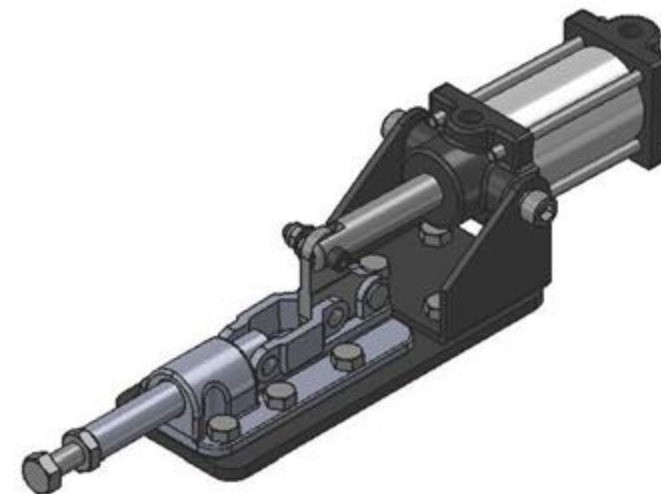

Part No:	GH-30600HL-A
Holding Capacity:	600Kg
Plunger Stroke:	25mm
Weight:	1.225Kg
Spindle Supplied:	SA-086512
Air Connection Size:	1/8NPT

Unit:mm

Scale: 1:3

Good Hand UK Ltd

TITLE:

DWG NO.

GH-30600HL-A

A4

Unit:mm
Scale: 1:5

Good Hand UK Ltd

TITLE:

DWG NO.

GH-32500HL-A

A4

Part No:	GH-36003-A
Holding Capacity:	272Kg
Plunger Stroke:	18.3 mm
Weight:	0.94Kg
Spindle Supplied:	SA-085012
Air Connection Size:	1/8NPT

Unit:mm
Scale: 1:2.5

Good Hand UK Ltd

TITLE:

DWG NO.

GH-36003-A

A4

Part No:	GH-36301-A
Holding Capacity:	45Kg
Plunger Stroke:	6.8 mm
Weight:	0.263Kg
Spindle Supplied:	SA-042007(NYLON)
Air Connection Size:	1/8NPT

Unit:mm
Scale: 1:1.5

Good Hand UK Ltd

TITLE:

DWG NO.

GH-36301-A

A4

Part No:	GH-36330-A
Holding Capacity:	1136Kg
Plunger Stroke:	30.4 mm
Weight:	2.663Kg
Spindle Supplied:	SA-105015
Air Connection Size:	1/8NPT

Unit:mm
Scale: 1:3

Good Hand UK Ltd