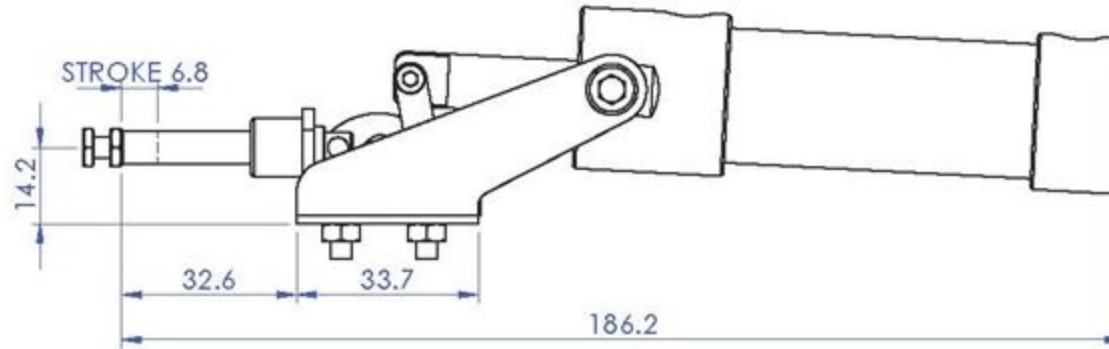

Part No:	GH-30600HL-A
Holding Capacity:	600Kg
Plunger Stroke:	25mm
Weight:	1.225Kg
Spindle Supplied:	SA-086512
Air Connection Size:	1/8NPT

Unit:mm

Scale: 1:3

Good Hand UK Ltd

TITLE:

DWG NO.

GH-30600HL-A

A4

Unit:mm
Scale: 1:5

Good Hand UK Ltd

TITLE:

DWG NO.

GH-32500HL-A

A4

Part No:	GH-36003-A
Holding Capacity:	272Kg
Plunger Stroke:	18.3 mm
Weight:	0.94Kg
Spindle Supplied:	SA-085012
Air Connection Size:	1/8NPT

Unit:mm
Scale: 1:2.5

Good Hand UK Ltd

TITLE:

DWG NO.

GH-36003-A

A4

Part No:	GH-36301-A
Holding Capacity:	45Kg
Plunger Stroke:	6.8 mm
Weight:	0.263Kg
Spindle Supplied:	SA-042007(NYLON)
Air Connection Size:	1/8NPT

Unit:mm
Scale: 1:1.5

Good Hand UK Ltd

TITLE:

DWG NO.

GH-36301-A

A4

Part No:	GH-36330-A
Holding Capacity:	1136Kg
Plunger Stroke:	30.4 mm
Weight:	2.663Kg
Spindle Supplied:	SA-105015
Air Connection Size:	1/8NPT

Unit:mm
Scale: 1:3

Good Hand UK Ltd