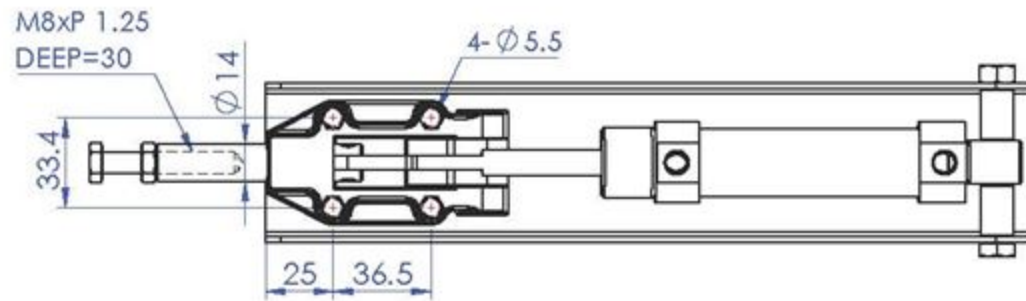

Part No:	GH-30600HL-A
Holding Capacity:	600Kg
Plunger Stroke:	25mm
Weight:	1.225Kg
Spindle Supplied:	SA-086512
Air Connection Size:	1/8NPT

Unit:mm

Scale: 1:3

Good Hand UK Ltd

TITLE:

DWG NO.

GH-30600HL-A

A4

Part No:	GH-31200HL-A
Holding Capacity:	1200Kg
Plunger Stroke:	32mm
Weight:	3.37Kg
Spindle Supplied:	SA-107515
Air Connection Size:	1/8NPT

Unit:mm
Scale: 1:4

Good Hand UK Ltd

TITLE:

DWG NO.

GH-31200HL-A

A4

Part No:	GH-32500HL-A
Holding Capacity:	2500Kg
Plunger Stroke:	75mm
Weight:	7.03Kg
Spindle Supplied:	SA-127517
Air Connection Size:	1/8NPT

Unit:mm
Scale: 1:5

Good Hand UK Ltd

TITLE:

DWG NO.

GH-32500HL-A

A4

Part No:	GH-36003-A
Holding Capacity:	272Kg
Plunger Stroke:	18.3 mm
Weight:	0.94Kg
Spindle Supplied:	SA-085012
Air Connection Size:	1/8NPT

Unit:mm
Scale: 1:2.5

Good Hand UK Ltd

TITLE:

DWG NO.

GH-36003-A

A4

Part No:	GH-36301-A
Holding Capacity:	45Kg
Plunger Stroke:	6.8 mm
Weight:	0.263Kg
Spindle Supplied:	SA-042007(NYLON)
Air Connection Size:	1/8NPT

Unit:mm
Scale: 1:1.5