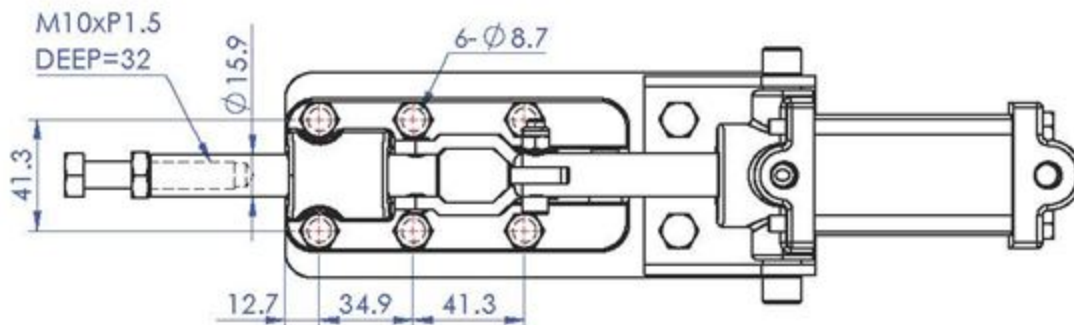

Part No:	GH-30600HL-A
Holding Capacity:	600Kg
Plunger Stroke:	25mm
Weight:	1.225Kg
Spindle Supplied:	SA-086512
Air Connection Size:	1/8NPT

Unit:mm

Scale: 1:3

Good Hand UK Ltd

TITLE:

DWG NO.

GH-30600HL-A

A4

Unit:mm
Scale: 1:5

Good Hand UK Ltd

TITLE:

DWG NO.

GH-32500HL-A

A4

Part No:	GH-36003-A
Holding Capacity:	272Kg
Plunger Stroke:	18.3 mm
Weight:	0.94Kg
Spindle Supplied:	SA-085012
Air Connection Size:	1/8NPT

Unit:mm
Scale: 1:2.5

Good Hand UK Ltd

TITLE:

DWG NO.

GH-36003-A

A4

Part No:	GH-36301-A
Holding Capacity:	45Kg
Plunger Stroke:	6.8 mm
Weight:	0.263Kg
Spindle Supplied:	SA-042007(NYLON)
Air Connection Size:	1/8NPT

Unit:mm
Scale: 1:1.5

Good Hand UK Ltd

TITLE:

DWG NO.

GH-36301-A

A4

Part No:	GH-36330-A
Holding Capacity:	1136Kg
Plunger Stroke:	30.4 mm
Weight:	2.663Kg
Spindle Supplied:	SA-105015
Air Connection Size:	1/8NPT

Unit:mm
Scale: 1:3

Good Hand UK Ltd