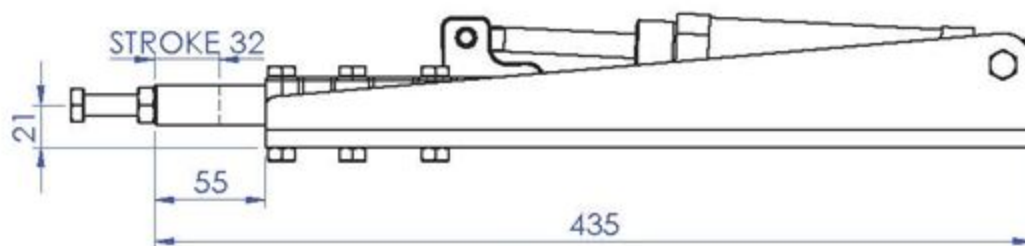

Part No:	GH-30600HL-A
Holding Capacity:	600Kg
Plunger Stroke:	25mm
Weight:	1.225Kg
Spindle Supplied:	SA-086512
Air Connection Size:	1/8NPT

Unit:mm

Scale: 1:3

Good Hand UK Ltd

TITLE:

DWG NO.

GH-30600HL-A

A4

Part No:	GH-31200HL-A
Holding Capacity:	1200Kg
Plunger Stroke:	32mm
Weight:	3.37Kg
Spindle Supplied:	SA-107515
Air Connection Size:	1/8NPT

Unit:mm
Scale: 1:4

Good Hand UK Ltd

TITLE:

DWG NO.

GH-31200HL-A

A4

Part No:	GH-32500HL-A
Holding Capacity:	2500Kg
Plunger Stroke:	75mm
Weight:	7.03Kg
Spindle Supplied:	SA-127517
Air Connection Size:	1/8NPT

Unit:mm
Scale: 1:5

Good Hand UK Ltd

TITLE:

DWG NO.

GH-32500HL-A

A4

Part No:	GH-36003-A
Holding Capacity:	272Kg
Plunger Stroke:	18.3 mm
Weight:	0.94Kg
Spindle Supplied:	SA-085012
Air Connection Size:	1/8NPT

Unit:mm
Scale: 1:2.5

Good Hand UK Ltd

TITLE:

DWG NO.

GH-36003-A

A4

Part No:	GH-36301-A
Holding Capacity:	45Kg
Plunger Stroke:	6.8 mm
Weight:	0.263Kg
Spindle Supplied:	SA-042007(NYLON)
Air Connection Size:	1/8NPT

Unit:mm
Scale: 1:1.5