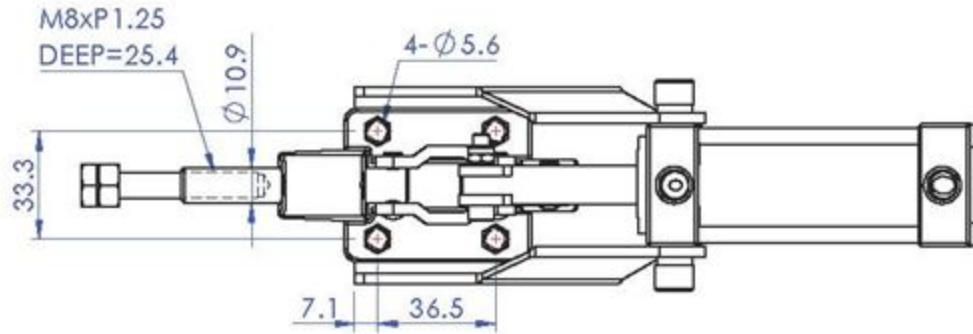

Part No:	GH-31200HL-A
Holding Capacity:	1200Kg
Plunger Stroke:	32mm
Weight:	3.37Kg
Spindle Supplied:	SA-107515
Air Connection Size:	1/8NPT

Unit:mm
Scale: 1:4

Good Hand UK Ltd

TITLE:

DWG NO.

GH-31200HL-A

A4

Part No:	GH-32500HL-A
Holding Capacity:	2500Kg
Plunger Stroke:	75mm
Weight:	7.03Kg
Spindle Supplied:	SA-127517
Air Connection Size:	1/8NPT

Unit:mm
Scale: 1:5

Good Hand UK Ltd

TITLE:

DWG NO.

GH-32500HL-A

A4

Part No:	GH-36003-A
Holding Capacity:	272Kg
Plunger Stroke:	18.3 mm
Weight:	0.94Kg
Spindle Supplied:	SA-085012
Air Connection Size:	1/8NPT

Unit:mm
Scale: 1:2.5

Good Hand UK Ltd

TITLE:

DWG NO.

GH-36003-A

A4

Part No:	GH-36301-A
Holding Capacity:	45Kg
Plunger Stroke:	6.8 mm
Weight:	0.263Kg
Spindle Supplied:	SA-042007(NYLON)
Air Connection Size:	1/8NPT

Unit:mm
Scale: 1:1.5

Good Hand UK Ltd

TITLE:

DWG NO.

GH-36301-A

A4

Part No:	GH-36330-A
Holding Capacity:	1136Kg
Plunger Stroke:	30.4 mm
Weight:	2.663Kg
Spindle Supplied:	SA-105015
Air Connection Size:	1/8NPT

Unit:mm
Scale: 1:3

Good Hand UK Ltd