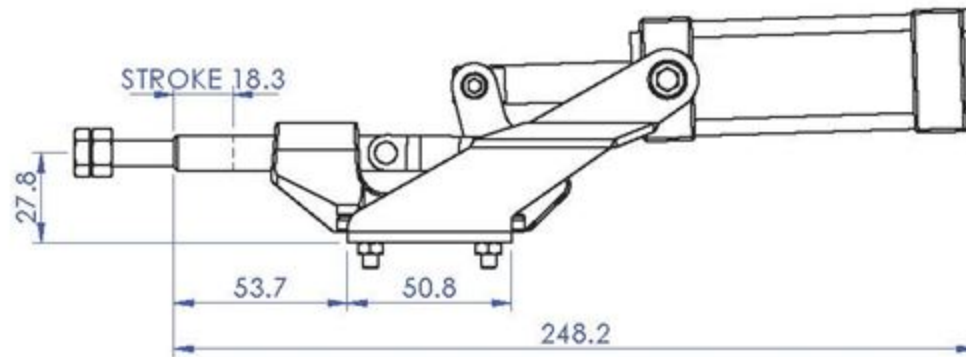

Part No:	GH-31200HL-A
Holding Capacity:	1200Kg
Plunger Stroke:	32mm
Weight:	3.37Kg
Spindle Supplied:	SA-107515
Air Connection Size:	1/8NPT

Unit:mm
Scale: 1:4

Good Hand UK Ltd

TITLE:

DWG NO.

GH-31200HL-A

A4

Part No:	GH-32500HL-A
Holding Capacity:	2500Kg
Plunger Stroke:	75mm
Weight:	7.03Kg
Spindle Supplied:	SA-127517
Air Connection Size:	1/8NPT

Unit:mm
Scale: 1:5

Good Hand UK Ltd

TITLE:

DWG NO.

GH-32500HL-A

A4

Part No:	GH-36003-A
Holding Capacity:	272Kg
Plunger Stroke:	18.3 mm
Weight:	0.94Kg
Spindle Supplied:	SA-085012
Air Connection Size:	1/8NPT

Unit:mm
Scale: 1:2.5

Good Hand UK Ltd

TITLE:

DWG NO.

GH-36003-A

A4

Part No:	GH-36301-A
Holding Capacity:	45Kg
Plunger Stroke:	6.8 mm
Weight:	0.263Kg
Spindle Supplied:	SA-042007(NYLON)
Air Connection Size:	1/8NPT

Unit:mm
Scale: 1:1.5

Good Hand UK Ltd

TITLE:

DWG NO.

GH-36301-A

A4

Part No:	GH-36330-A
Holding Capacity:	1136Kg
Plunger Stroke:	30.4 mm
Weight:	2.663Kg
Spindle Supplied:	SA-105015
Air Connection Size:	1/8NPT

Unit:mm
Scale: 1:3

Good Hand UK Ltd