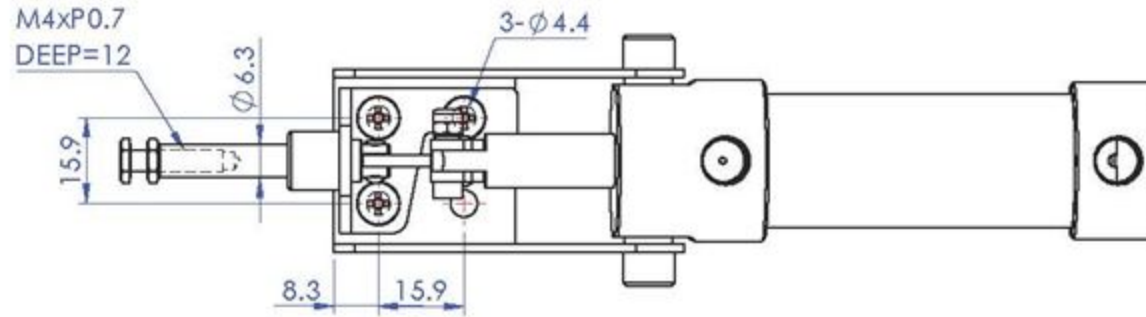

Part No:	GH-30600HL-A
Holding Capacity:	600Kg
Plunger Stroke:	25mm
Weight:	1.225Kg
Spindle Supplied:	SA-086512
Air Connection Size:	1/8NPT

Unit:mm

Scale: 1:3

Good Hand UK Ltd

TITLE:

DWG NO.

GH-30600HL-A

A4

Unit:mm
Scale: 1:5

Good Hand UK Ltd

TITLE:

DWG NO.

GH-32500HL-A

A4

Part No:	GH-36003-A
Holding Capacity:	272Kg
Plunger Stroke:	18.3 mm
Weight:	0.94Kg
Spindle Supplied:	SA-085012
Air Connection Size:	1/8NPT

Unit:mm
Scale: 1:2.5

Good Hand UK Ltd

TITLE:

DWG NO.

GH-36003-A

A4

Part No:	GH-36301-A
Holding Capacity:	45Kg
Plunger Stroke:	6.8 mm
Weight:	0.263Kg
Spindle Supplied:	SA-042007(NYLON)
Air Connection Size:	1/8NPT

Unit:mm
Scale: 1:1.5

Good Hand UK Ltd

TITLE:

DWG NO.

GH-36301-A

A4

Part No:	GH-36330-A
Holding Capacity:	1136Kg
Plunger Stroke:	30.4 mm
Weight:	2.663Kg
Spindle Supplied:	SA-105015
Air Connection Size:	1/8NPT

Unit:mm
Scale: 1:3

Good Hand UK Ltd