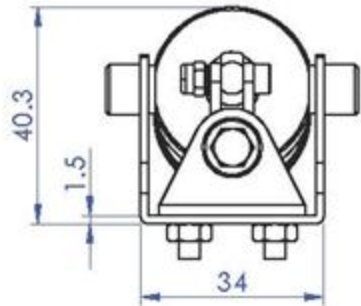

Part No:	GH-30600HL-A
Holding Capacity:	600Kg
Plunger Stroke:	25mm
Weight:	1.225Kg
Spindle Supplied:	SA-086512
Air Connection Size:	1/8NPT

Unit:mm

Scale: 1:3

Good Hand UK Ltd

TITLE:

DWG NO.

GH-30600HL-A

A4

Unit:mm
Scale: 1:5

Good Hand UK Ltd

TITLE:

DWG NO.

GH-32500HL-A

A4

Part No:	GH-36003-A
Holding Capacity:	272Kg
Plunger Stroke:	18.3 mm
Weight:	0.94Kg
Spindle Supplied:	SA-085012
Air Connection Size:	1/8NPT

Unit:mm
Scale: 1:2.5

Good Hand UK Ltd

TITLE:

DWG NO.

GH-36003-A

A4

Part No:	GH-36301-A
Holding Capacity:	45Kg
Plunger Stroke:	6.8 mm
Weight:	0.263Kg
Spindle Supplied:	SA-042007(NYLON)
Air Connection Size:	1/8NPT

Unit:mm
Scale: 1:1.5

Good Hand UK Ltd

TITLE:

DWG NO.

GH-36301-A

A4

Part No:	GH-36330-A
Holding Capacity:	1136Kg
Plunger Stroke:	30.4 mm
Weight:	2.663Kg
Spindle Supplied:	SA-105015
Air Connection Size:	1/8NPT

Unit:mm
Scale: 1:3

Good Hand UK Ltd