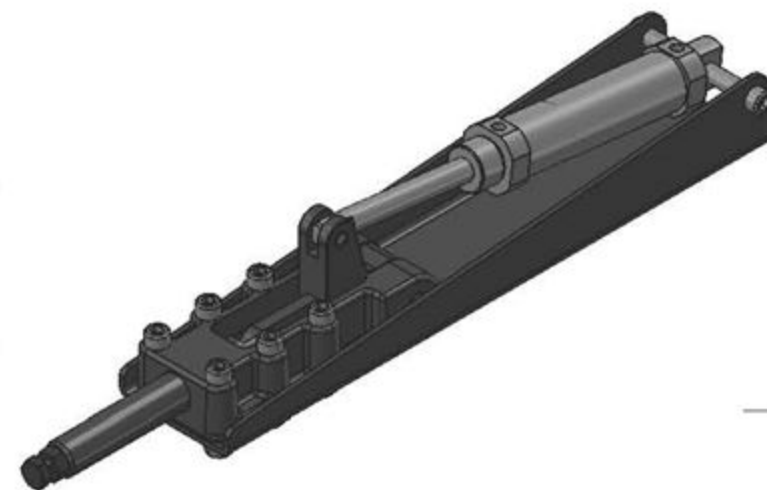

Part No:	GH-30600HL-A
Holding Capacity:	600Kg
Plunger Stroke:	25mm
Weight:	1.225Kg
Spindle Supplied:	SA-086512
Air Connection Size:	1/8NPT

Unit:mm

Scale: 1:3

Good Hand UK Ltd

TITLE:

DWG NO.

GH-30600HL-A

A4

Part No:	GH-31200HL-A
Holding Capacity:	1200Kg
Plunger Stroke:	32mm
Weight:	3.37Kg
Spindle Supplied:	SA-107515
Air Connection Size:	1/8NPT

Unit:mm
Scale: 1:4

Good Hand UK Ltd

TITLE:

DWG NO.

GH-31200HL-A

A4

Part No:	GH-32500HL-A
Holding Capacity:	2500Kg
Plunger Stroke:	75mm
Weight:	7.03Kg
Spindle Supplied:	SA-127517
Air Connection Size:	1/8NPT

Unit:mm
Scale: 1:5

Good Hand UK Ltd

TITLE:

DWG NO.

GH-32500HL-A

A4

Part No:	GH-36003-A
Holding Capacity:	272Kg
Plunger Stroke:	18.3 mm
Weight:	0.94Kg
Spindle Supplied:	SA-085012
Air Connection Size:	1/8NPT

Unit:mm
Scale: 1:2.5

Good Hand UK Ltd

TITLE:

DWG NO.

GH-36003-A

A4

Part No:	GH-36301-A
Holding Capacity:	45Kg
Plunger Stroke:	6.8 mm
Weight:	0.263Kg
Spindle Supplied:	SA-042007(NYLON)
Air Connection Size:	1/8NPT

Unit:mm
Scale: 1:1.5