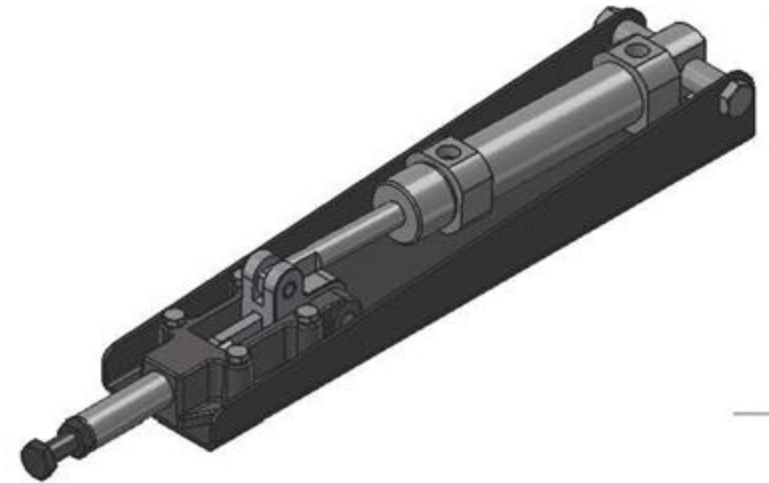

Part No:	GH-30600HL-A
Holding Capacity:	600Kg
Plunger Stroke:	25mm
Weight:	1.225Kg
Spindle Supplied:	SA-086512
Air Connection Size:	1/8NPT

Unit:mm

Scale: 1:3

Good Hand UK Ltd

TITLE:

DWG NO.

GH-30600HL-A

A4

Part No:	GH-31200HL-A
Holding Capacity:	1200Kg
Plunger Stroke:	32mm
Weight:	3.37Kg
Spindle Supplied:	SA-107515
Air Connection Size:	1/8NPT

Unit:mm
Scale: 1:4

Good Hand UK Ltd

TITLE:

DWG NO.

GH-31200HL-A

A4

Part No:	GH-32500HL-A
Holding Capacity:	2500Kg
Plunger Stroke:	75mm
Weight:	7.03Kg
Spindle Supplied:	SA-127517
Air Connection Size:	1/8NPT

Unit:mm
Scale: 1:5

Good Hand UK Ltd

TITLE:

DWG NO.

GH-32500HL-A

A4

Part No:	GH-36003-A
Holding Capacity:	272Kg
Plunger Stroke:	18.3 mm
Weight:	0.94Kg
Spindle Supplied:	SA-085012
Air Connection Size:	1/8NPT

Unit:mm
Scale: 1:2.5

Good Hand UK Ltd

TITLE:

DWG NO.

GH-36003-A

A4

Part No:	GH-36301-A
Holding Capacity:	45Kg
Plunger Stroke:	6.8 mm
Weight:	0.263Kg
Spindle Supplied:	SA-042007(NYLON)
Air Connection Size:	1/8NPT

Unit:mm
Scale: 1:1.5