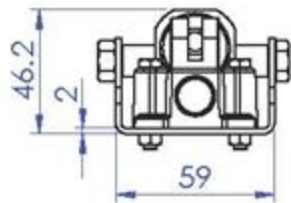

Part No:	GH-30600HL-A
Holding Capacity:	600Kg
Plunger Stroke:	25mm
Weight:	1.225Kg
Spindle Supplied:	SA-086512
Air Connection Size:	1/8NPT

Unit:mm

Scale: 1:3

Good Hand UK Ltd

TITLE:

DWG NO.

GH-30600HL-A

A4

Part No:	GH-31200HL-A
Holding Capacity:	1200Kg
Plunger Stroke:	32mm
Weight:	3.37Kg
Spindle Supplied:	SA-107515
Air Connection Size:	1/8NPT

Unit:mm
Scale: 1:4

Good Hand UK Ltd

TITLE:

DWG NO.

GH-31200HL-A

A4

Part No:	GH-32500HL-A
Holding Capacity:	2500Kg
Plunger Stroke:	75mm
Weight:	7.03Kg
Spindle Supplied:	SA-127517
Air Connection Size:	1/8NPT

Unit:mm
Scale: 1:5

Good Hand UK Ltd

TITLE:

DWG NO.

GH-32500HL-A

A4

Part No:	GH-36003-A
Holding Capacity:	272Kg
Plunger Stroke:	18.3 mm
Weight:	0.94Kg
Spindle Supplied:	SA-085012
Air Connection Size:	1/8NPT

Unit:mm
Scale: 1:2.5

Good Hand UK Ltd

TITLE:

DWG NO.

GH-36003-A

A4

Part No:	GH-36301-A
Holding Capacity:	45Kg
Plunger Stroke:	6.8 mm
Weight:	0.263Kg
Spindle Supplied:	SA-042007(NYLON)
Air Connection Size:	1/8NPT

Unit:mm
Scale: 1:1.5