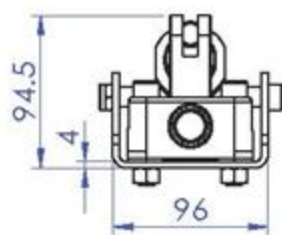

Part No:	GH-31200HL-A
Holding Capacity:	1200Kg
Plunger Stroke:	32mm
Weight:	3.37Kg
Spindle Supplied:	SA-107515
Air Connection Size:	1/8NPT

Unit:mm
Scale: 1:4

Good Hand UK Ltd

TITLE:

DWG NO.

GH-31200HL-A

A4

Part No:	GH-32500HL-A
Holding Capacity:	2500Kg
Plunger Stroke:	75mm
Weight:	7.03Kg
Spindle Supplied:	SA-127517
Air Connection Size:	1/8NPT

Unit:mm
Scale: 1:5

Good Hand UK Ltd

TITLE:

DWG NO.

GH-32500HL-A

A4

Part No:	GH-36003-A
Holding Capacity:	272Kg
Plunger Stroke:	18.3 mm
Weight:	0.94Kg
Spindle Supplied:	SA-085012
Air Connection Size:	1/8NPT

Unit:mm
Scale: 1:2.5

Good Hand UK Ltd

TITLE:

DWG NO.

GH-36003-A

A4

Part No:	GH-36301-A
Holding Capacity:	45Kg
Plunger Stroke:	6.8 mm
Weight:	0.263Kg
Spindle Supplied:	SA-042007(NYLON)
Air Connection Size:	1/8NPT

Unit:mm
Scale: 1:1.5

Good Hand UK Ltd

TITLE:

DWG NO.

GH-36301-A

A4

Part No:	GH-36330-A
Holding Capacity:	1136Kg
Plunger Stroke:	30.4 mm
Weight:	2.663Kg
Spindle Supplied:	SA-105015
Air Connection Size:	1/8NPT

Unit:mm
Scale: 1:3

Good Hand UK Ltd