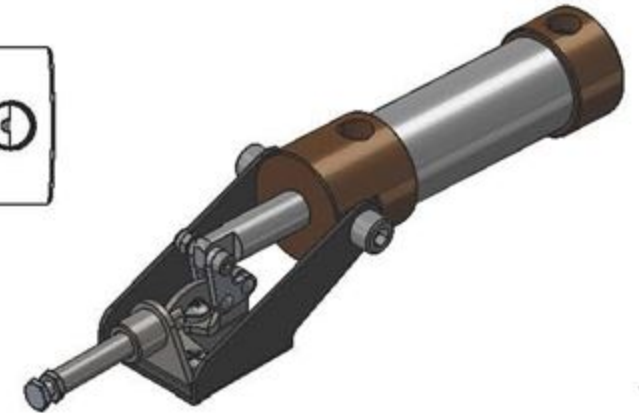

Part No:	GH-30600HL-A
Holding Capacity:	600Kg
Plunger Stroke:	25mm
Weight:	1.225Kg
Spindle Supplied:	SA-086512
Air Connection Size:	1/8NPT

Unit:mm

Scale: 1:3

Good Hand UK Ltd

TITLE:

DWG NO.

GH-30600HL-A

A4

Unit:mm
Scale: 1:5

Good Hand UK Ltd

TITLE:

DWG NO.

GH-32500HL-A

A4

Part No:	GH-36003-A
Holding Capacity:	272Kg
Plunger Stroke:	18.3 mm
Weight:	0.94Kg
Spindle Supplied:	SA-085012
Air Connection Size:	1/8NPT

Unit:mm
Scale: 1:2.5

Good Hand UK Ltd

TITLE:

DWG NO.

GH-36003-A

A4

Part No:	GH-36301-A
Holding Capacity:	45Kg
Plunger Stroke:	6.8 mm
Weight:	0.263Kg
Spindle Supplied:	SA-042007(NYLON)
Air Connection Size:	1/8NPT

Unit:mm
Scale: 1:1.5

Good Hand UK Ltd

TITLE:

DWG NO.

GH-36301-A

A4

Part No:	GH-36330-A
Holding Capacity:	1136Kg
Plunger Stroke:	30.4 mm
Weight:	2.663Kg
Spindle Supplied:	SA-105015
Air Connection Size:	1/8NPT

Unit:mm
Scale: 1:3

Good Hand UK Ltd