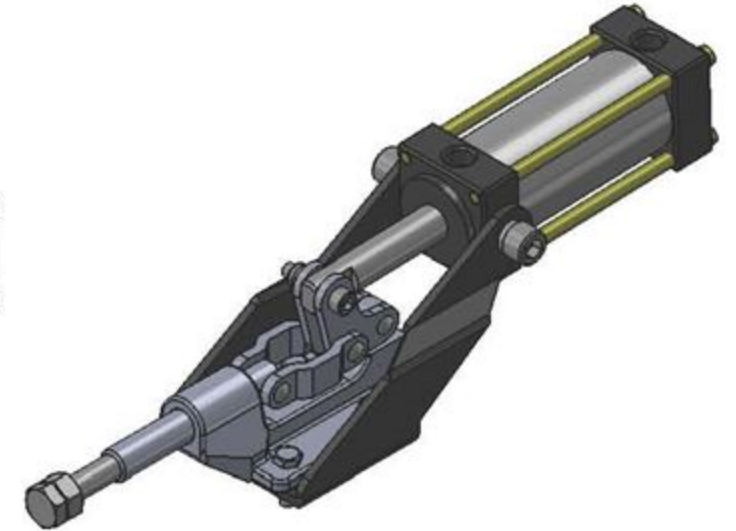

Part No:	GH-30600HL-A
Holding Capacity:	600Kg
Plunger Stroke:	25mm
Weight:	1.225Kg
Spindle Supplied:	SA-086512
Air Connection Size:	1/8NPT

Unit:mm

Scale: 1:3

Good Hand UK Ltd

TITLE:

DWG NO.

GH-30600HL-A

A4

Part No:	GH-31200HL-A
Holding Capacity:	1200Kg
Plunger Stroke:	32mm
Weight:	3.37Kg
Spindle Supplied:	SA-107515
Air Connection Size:	1/8NPT

Unit:mm
Scale: 1:4

Good Hand UK Ltd

TITLE:

DWG NO.

GH-31200HL-A

A4

Part No:	GH-32500HL-A
Holding Capacity:	2500Kg
Plunger Stroke:	75mm
Weight:	7.03Kg
Spindle Supplied:	SA-127517
Air Connection Size:	1/8NPT

Unit:mm
Scale: 1:5

Good Hand UK Ltd

TITLE:

DWG NO.

GH-32500HL-A

A4

Part No:	GH-36003-A
Holding Capacity:	272Kg
Plunger Stroke:	18.3 mm
Weight:	0.94Kg
Spindle Supplied:	SA-085012
Air Connection Size:	1/8NPT

Unit:mm
Scale: 1:2.5

Good Hand UK Ltd

TITLE:

DWG NO.

GH-36003-A

A4

Part No:	GH-36301-A
Holding Capacity:	45Kg
Plunger Stroke:	6.8 mm
Weight:	0.263Kg
Spindle Supplied:	SA-042007(NYLON)
Air Connection Size:	1/8NPT

Unit:mm
Scale: 1:1.5