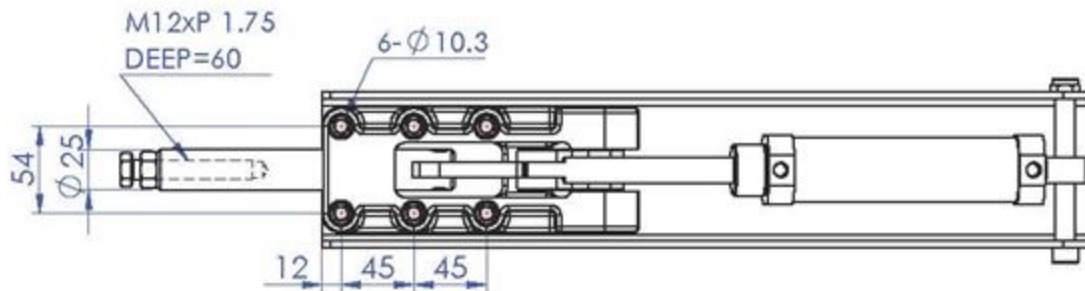

Part No:	GH-30600HL-A
Holding Capacity:	600Kg
Plunger Stroke:	25mm
Weight:	1.225Kg
Spindle Supplied:	SA-086512
Air Connection Size:	1/8NPT

Unit:mm

Scale: 1:3

Good Hand UK Ltd

TITLE:

DWG NO.

GH-30600HL-A

A4

Part No:	GH-31200HL-A
Holding Capacity:	1200Kg
Plunger Stroke:	32mm
Weight:	3.37Kg
Spindle Supplied:	SA-107515
Air Connection Size:	1/8NPT

Unit:mm
Scale: 1:4

Good Hand UK Ltd

TITLE:

DWG NO.

GH-31200HL-A

A4

Part No:	GH-32500HL-A
Holding Capacity:	2500Kg
Plunger Stroke:	75mm
Weight:	7.03Kg
Spindle Supplied:	SA-127517
Air Connection Size:	1/8NPT

Unit:mm
Scale: 1:5

Good Hand UK Ltd

TITLE:

DWG NO.

GH-32500HL-A

A4

Part No:	GH-36003-A
Holding Capacity:	272Kg
Plunger Stroke:	18.3 mm
Weight:	0.94Kg
Spindle Supplied:	SA-085012
Air Connection Size:	1/8NPT

Unit:mm
Scale: 1:2.5

Good Hand UK Ltd

TITLE:

DWG NO.

GH-36003-A

A4

Part No:	GH-36301-A
Holding Capacity:	45Kg
Plunger Stroke:	6.8 mm
Weight:	0.263Kg
Spindle Supplied:	SA-042007(NYLON)
Air Connection Size:	1/8NPT

Unit:mm
Scale: 1:1.5