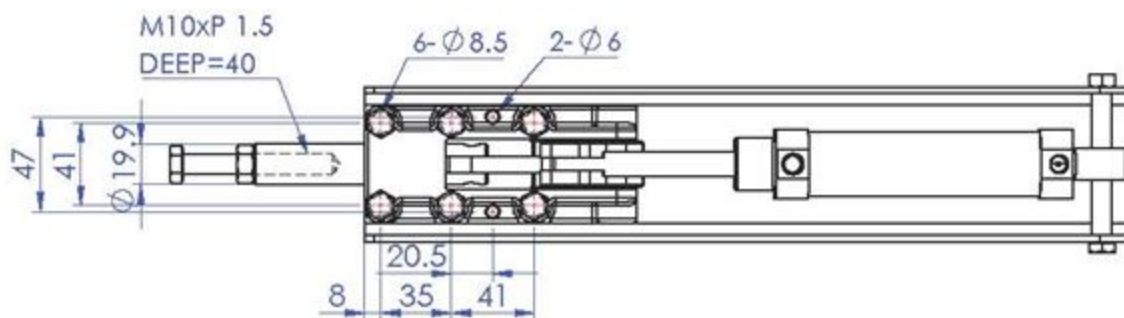

Part No:	GH-30600HL-A
Holding Capacity:	600Kg
Plunger Stroke:	25mm
Weight:	1.225Kg
Spindle Supplied:	SA-086512
Air Connection Size:	1/8NPT

Unit:mm

Scale: 1:3

Good Hand UK Ltd

TITLE:

DWG NO.

GH-30600HL-A

A4

Part No:	GH-31200HL-A
Holding Capacity:	1200Kg
Plunger Stroke:	32mm
Weight:	3.37Kg
Spindle Supplied:	SA-107515
Air Connection Size:	1/8NPT

Unit:mm
Scale: 1:4

Good Hand UK Ltd

TITLE:

DWG NO.

GH-31200HL-A

A4

Part No:	GH-32500HL-A
Holding Capacity:	2500Kg
Plunger Stroke:	75mm
Weight:	7.03Kg
Spindle Supplied:	SA-127517
Air Connection Size:	1/8NPT

Unit:mm
Scale: 1:5

Good Hand UK Ltd

TITLE:

DWG NO.

GH-32500HL-A

A4

Part No:	GH-36003-A
Holding Capacity:	272Kg
Plunger Stroke:	18.3 mm
Weight:	0.94Kg
Spindle Supplied:	SA-085012
Air Connection Size:	1/8NPT

Unit:mm
Scale: 1:2.5

Good Hand UK Ltd

TITLE:

DWG NO.

GH-36003-A

A4

Part No:	GH-36301-A
Holding Capacity:	45Kg
Plunger Stroke:	6.8 mm
Weight:	0.263Kg
Spindle Supplied:	SA-042007(NYLON)
Air Connection Size:	1/8NPT

Unit:mm
Scale: 1:1.5