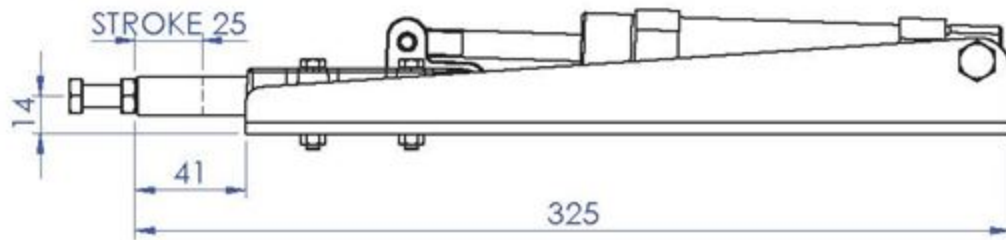

Part No:	GH-30600HL-A
Holding Capacity:	600Kg
Plunger Stroke:	25mm
Weight:	1.225Kg
Spindle Supplied:	SA-086512
Air Connection Size:	1/8NPT

Unit:mm

Scale: 1:3

Good Hand UK Ltd

TITLE:

DWG NO.

GH-30600HL-A

A4

Part No:	GH-31200HL-A
Holding Capacity:	1200Kg
Plunger Stroke:	32mm
Weight:	3.37Kg
Spindle Supplied:	SA-107515
Air Connection Size:	1/8NPT

Unit:mm
Scale: 1:4

Good Hand UK Ltd

TITLE:

DWG NO.

GH-31200HL-A

A4

Part No:	GH-32500HL-A
Holding Capacity:	2500Kg
Plunger Stroke:	75mm
Weight:	7.03Kg
Spindle Supplied:	SA-127517
Air Connection Size:	1/8NPT

Unit:mm
Scale: 1:5

Good Hand UK Ltd

TITLE:

DWG NO.

GH-32500HL-A

A4

Part No:	GH-36003-A
Holding Capacity:	272Kg
Plunger Stroke:	18.3 mm
Weight:	0.94Kg
Spindle Supplied:	SA-085012
Air Connection Size:	1/8NPT

Unit:mm
Scale: 1:2.5

Good Hand UK Ltd

TITLE:

DWG NO.

GH-36003-A

A4

Part No:	GH-36301-A
Holding Capacity:	45Kg
Plunger Stroke:	6.8 mm
Weight:	0.263Kg
Spindle Supplied:	SA-042007(NYLON)
Air Connection Size:	1/8NPT

Unit:mm
Scale: 1:1.5