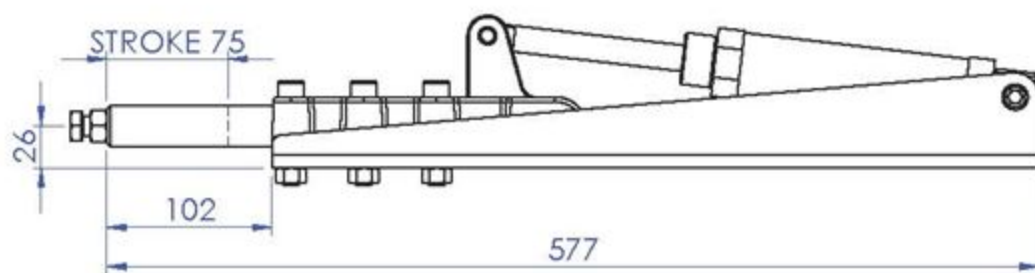

Part No:	GH-30600HL-A
Holding Capacity:	600Kg
Plunger Stroke:	25mm
Weight:	1.225Kg
Spindle Supplied:	SA-086512
Air Connection Size:	1/8NPT

Unit:mm

Scale: 1:3

Good Hand UK Ltd

TITLE:

DWG NO.

GH-30600HL-A

A4

Part No:	GH-31200HL-A
Holding Capacity:	1200Kg
Plunger Stroke:	32mm
Weight:	3.37Kg
Spindle Supplied:	SA-107515
Air Connection Size:	1/8NPT

Unit:mm
Scale: 1:4

Good Hand UK Ltd

TITLE:

DWG NO.

GH-31200HL-A

A4

Part No:	GH-32500HL-A
Holding Capacity:	2500Kg
Plunger Stroke:	75mm
Weight:	7.03Kg
Spindle Supplied:	SA-127517
Air Connection Size:	1/8NPT

Unit:mm
Scale: 1:5

Good Hand UK Ltd

TITLE:

DWG NO.

GH-32500HL-A

A4

Part No:	GH-36003-A
Holding Capacity:	272Kg
Plunger Stroke:	18.3 mm
Weight:	0.94Kg
Spindle Supplied:	SA-085012
Air Connection Size:	1/8NPT

Unit:mm
Scale: 1:2.5

Good Hand UK Ltd

TITLE:

DWG NO.

GH-36003-A

A4

Part No:	GH-36301-A
Holding Capacity:	45Kg
Plunger Stroke:	6.8 mm
Weight:	0.263Kg
Spindle Supplied:	SA-042007(NYLON)
Air Connection Size:	1/8NPT

Unit:mm
Scale: 1:1.5