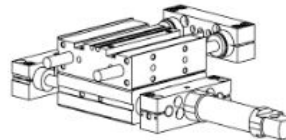

Íme néhány példakonfiguráció:

Grip & Rotate

DRF Rotary Actuator to DPDL Parallel Gripper

Pick & Rotate

DRF Rotary Actuator to DPP Parallel Gripper

Place & Rotate

DLB Base Slide to DRF Rotary Actuator

Place & Rotate

DLM Linear Slide to DRG Rotary Actuator

Rotate & Place

DRF Rotary Actuator to DLT Linear Slide

Pick & Place

DLT Base Slide to DPP Parallel Gripper

Place & Place

DLB Base Slide to DLT Linear Slide

Place & Place

DLB Base Slide to DLT Linear Slide

DIRECTCONNECT™

ROBOHAND

További információkért kattintson ide

GERMANY
 +49-6171-705-0
 europe@destaco.com

FRANCE
 Tel: +33-4-7354-5001
 france@destaco.com

UNITED KINGDOM
 +44-1902-797980
 uk@destaco.com